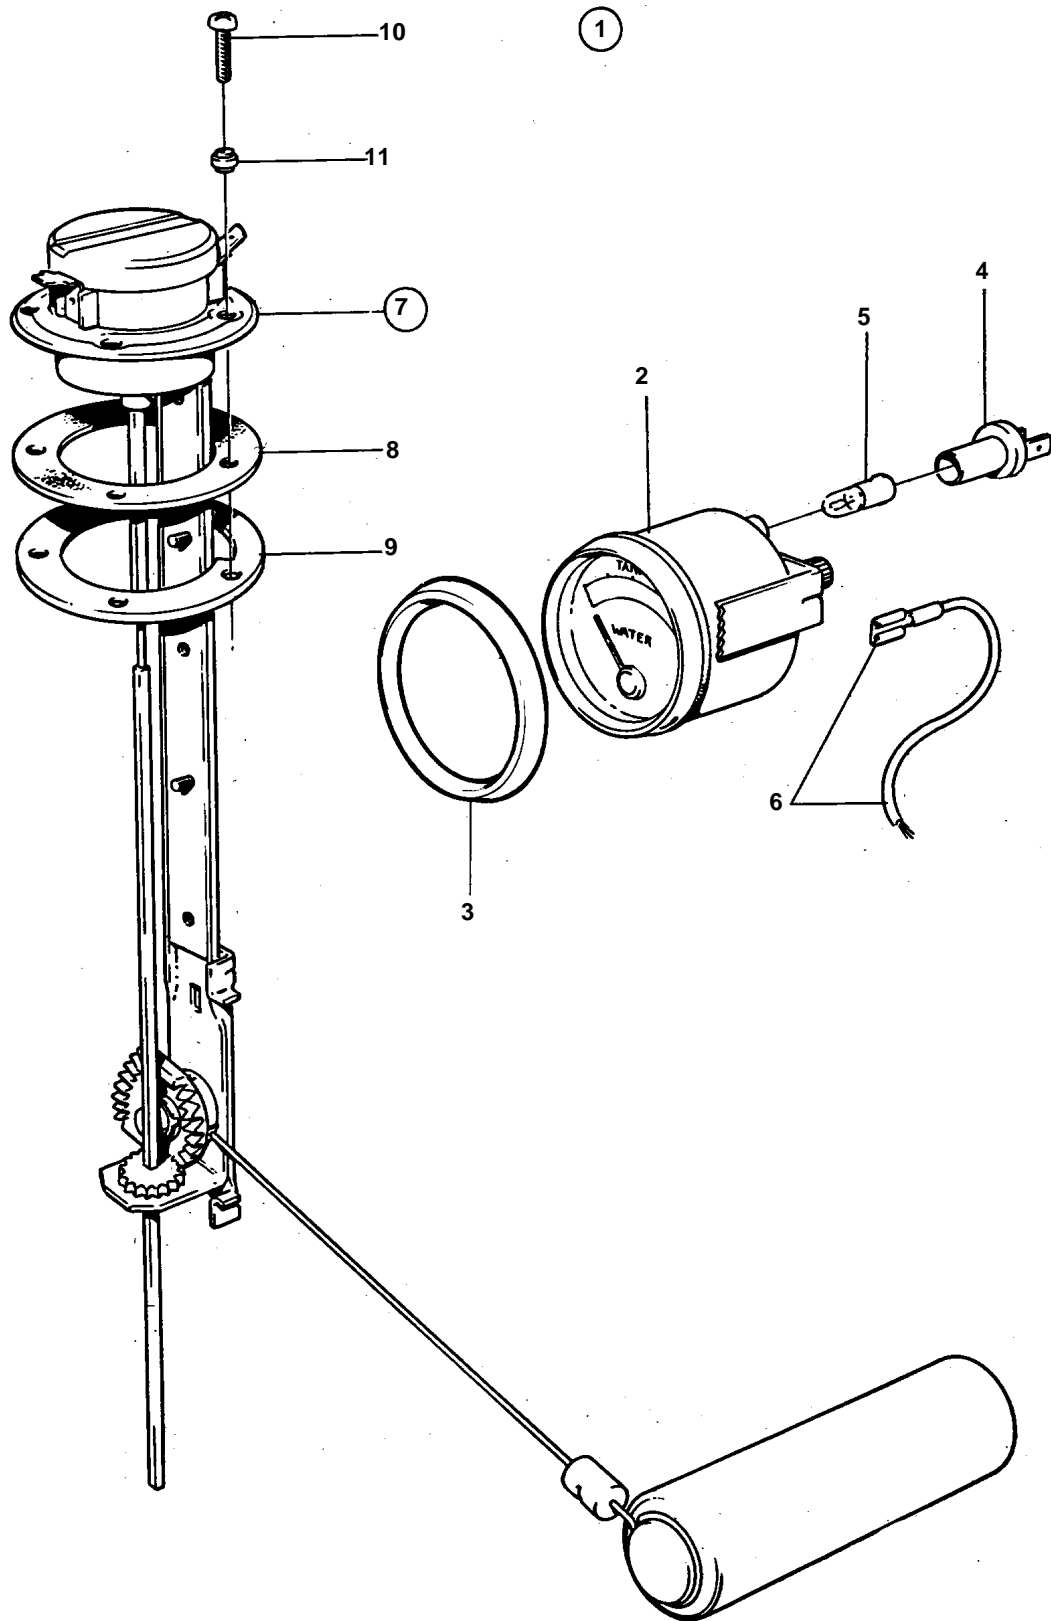

COMMON

COMMON

REF	PART NO.	QTY	DESCRIPTION	NOTES
1	858881	1	Tank gauge kit	12V
2	828635	1	· Water level gauge	
3	858643	1	· Front ring	
4	808175	1	· Bulb socket	
5	19923	1	· Bulb	
6		X	· CABLES AND TERMINALS	SEE GROUP 3
7	834389	1	· Sender	
8	89865	1	· · Gasket	
9	834480	1	· · Flange	
10	956078	4	· · Screw	L = 16 MM
11	834481	5	· · Gasket	