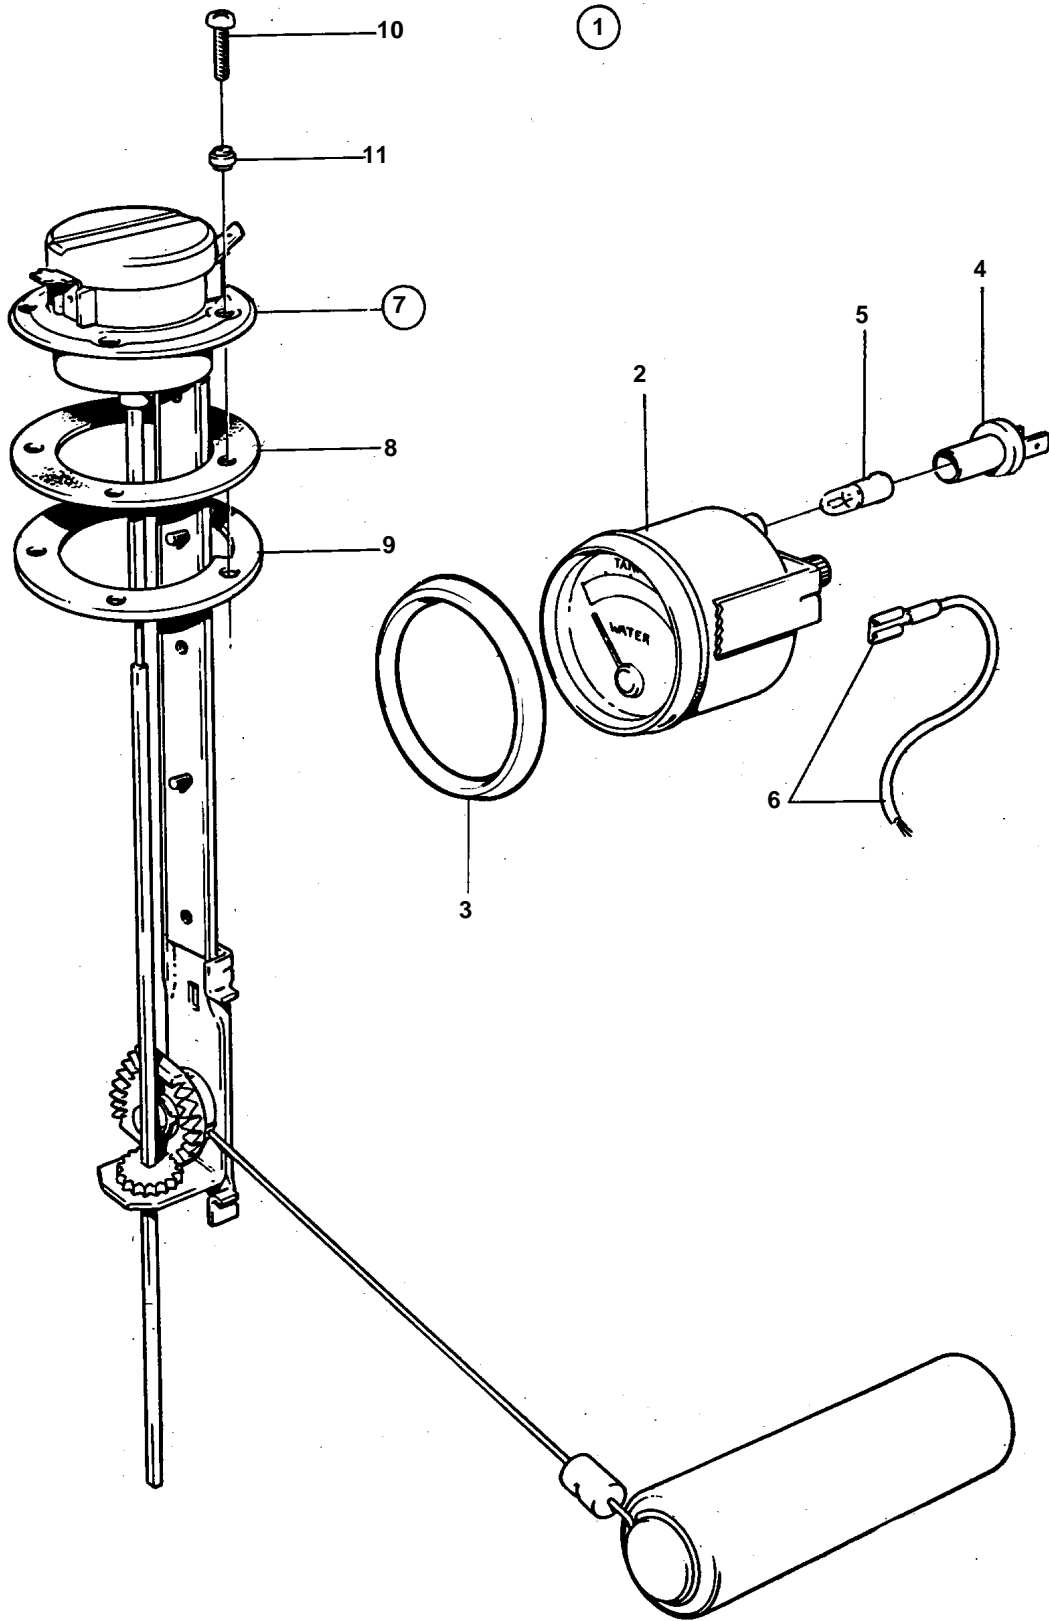

## COMMON

| REF | PART NO. | QTY | DESCRIPTION            | NOTES       |
|-----|----------|-----|------------------------|-------------|
| 1   | 858879   | 1   | Tank gauge kit         | 12V         |
| 2   | 828632   | 1   | · Fuel gauge           |             |
| 3   | 858643   | 1   | · Front ring           |             |
| 4   | 808175   | 1   | · Bulb socket          |             |
| 5   | 19923    | 1   | · Bulb                 |             |
| 6   |          | X   | · CABLES AND TERMINALS | SEE GROUP 3 |
| 7   | 837999   | 1   | · Tank sensor          |             |
| 8   | 89865    | 1   | · · Gasket             |             |
| 9   | 834480   | 1   | · · Flange             |             |
| 10  | 956078   | 4   | · · Screw              | L = 16 MM   |
| 11  | 834481   | 5   | · · Gasket             |             |