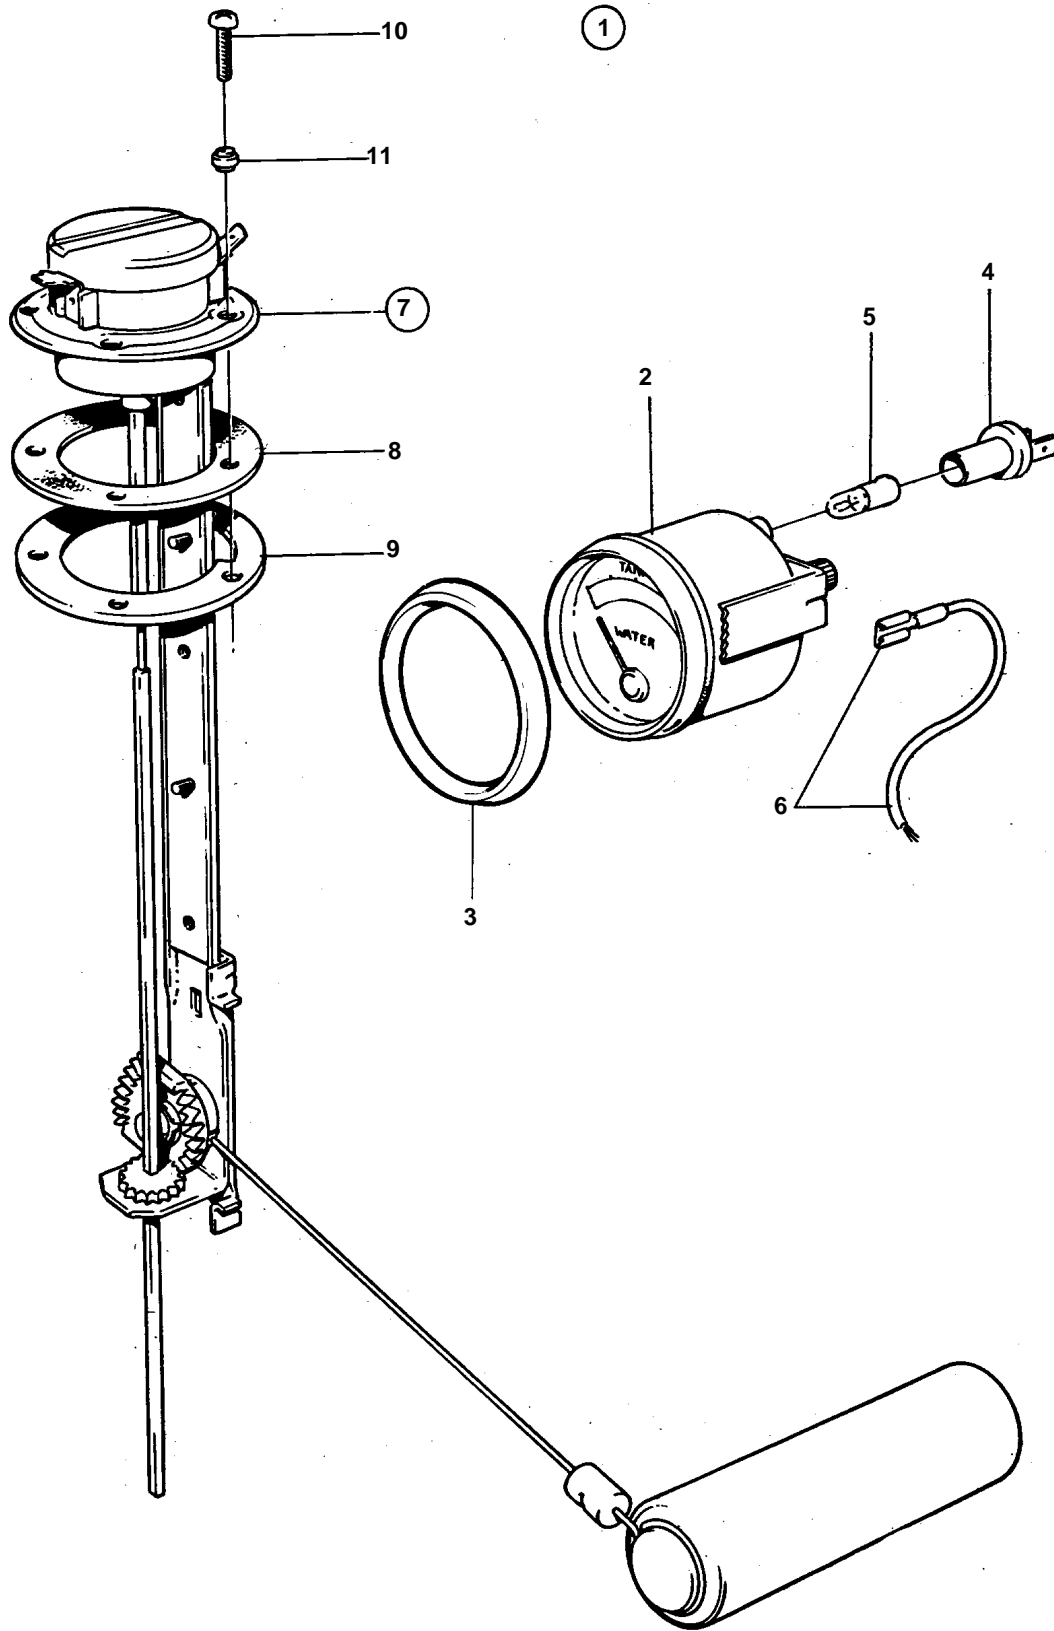

COMMON

COMMON

REF	PART NO.	QTY	DESCRIPTION	NOTES
1	828717	1		24V
2	828636	1	• Tank gauge	*
3	828542	1	• Front ring	*
4	808175	1	• Bulb socket	
5	182059	1	• Bulb	
6		X	• CABLES AND TERMINALS	SEE GROUP 3
7	834389	1	• Sender	
8	89865	1	• • Gasket	
9	834480	1	• • Flange	
10	956078	4	• • Screw	L = 16 MM
	956081	1	• • Screw	L = 25 MM
11	834481	5	• • Gasket	