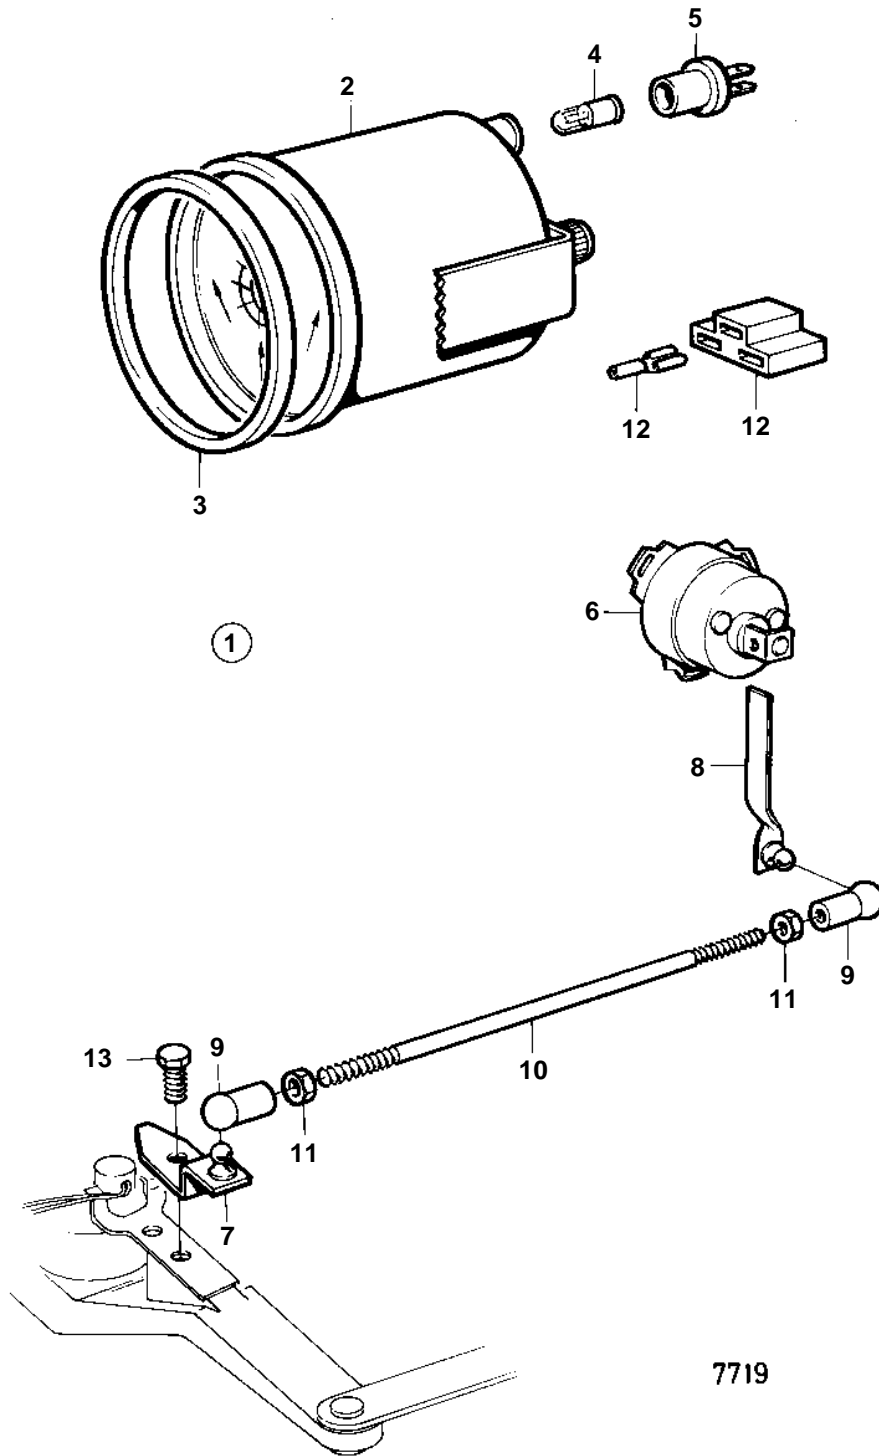

COMMON

COMMON

REF	PART NO.	QTY	DESCRIPTION	NOTES
1	858886	1	Rudder indicator	
2	828698	1	• Rudder indicator	
3	858643	1	• Front ring	
4	19923	1	• Bulb	12V
5	808175	1	• Bulb socket	
6	837772	1	• Rudder position sens	
7	853176	1	• Bracket	
8	853177	1	• Lever	
9	946704	1	• Ball socket	
	946703	1	• Ball socket	
10	943549	1	• Control rod	
11	942836	1	• Nut	
	955780	1	• Nut	
12		X	• CABLES AND TERMINALS	SEE GROUP 3
13	940199	1	• Screw	