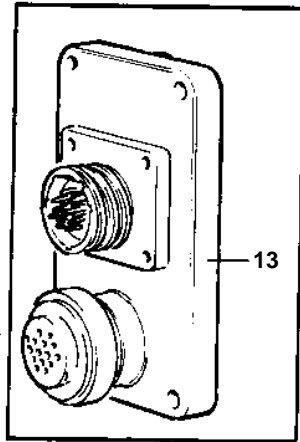

COMMON

7724

COMMON

REF	PART NO.	QTY	DESCRIPTION	NOTES
1	853067	1	Instrument panel	
2	828731	1	• Trimmer	
3	853866	1	• Control panel	(828739)
4	876040	1	• Relay kit	
5	828584	1	• Switch	
6	828586	1	• Button	
7	828743	1	• Button	
8	828742	1	• Switch	
9	828740	2	• Spacer washer	
10	828647	4	• Screw	
11		X	• CABLES AND TERMINALS	SEE GROUP 3
12	853052	X	Extension cable verl	L = 3000 MM
13	1140317	X	Y-koppling	