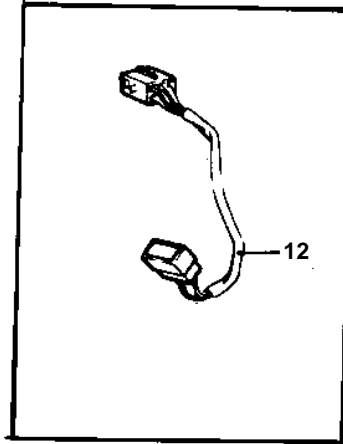

COMMON

7724

COMMON

REF	PART NO.	QTY	DESCRIPTION	NOTES
1	853067	1	Instrument panel	
2	828731	1	• Trimmer	
3	853866	1	• Control panel	(828739)
4	876040	1	• Relay kit	
5	828584	1	• Switch	
6	828586	1	• Button	
7	828743	1	• Button	
8	828742	1	• Switch	
9	828740	2	• Spacer washer	
10	828647	4	• Screw	
11		X	• CABLES AND TERMINALS	SEE GROUP 3
12	853052	X	Extension cable verl	L = 3000 MM
13	1140317	X	Y-koppling	