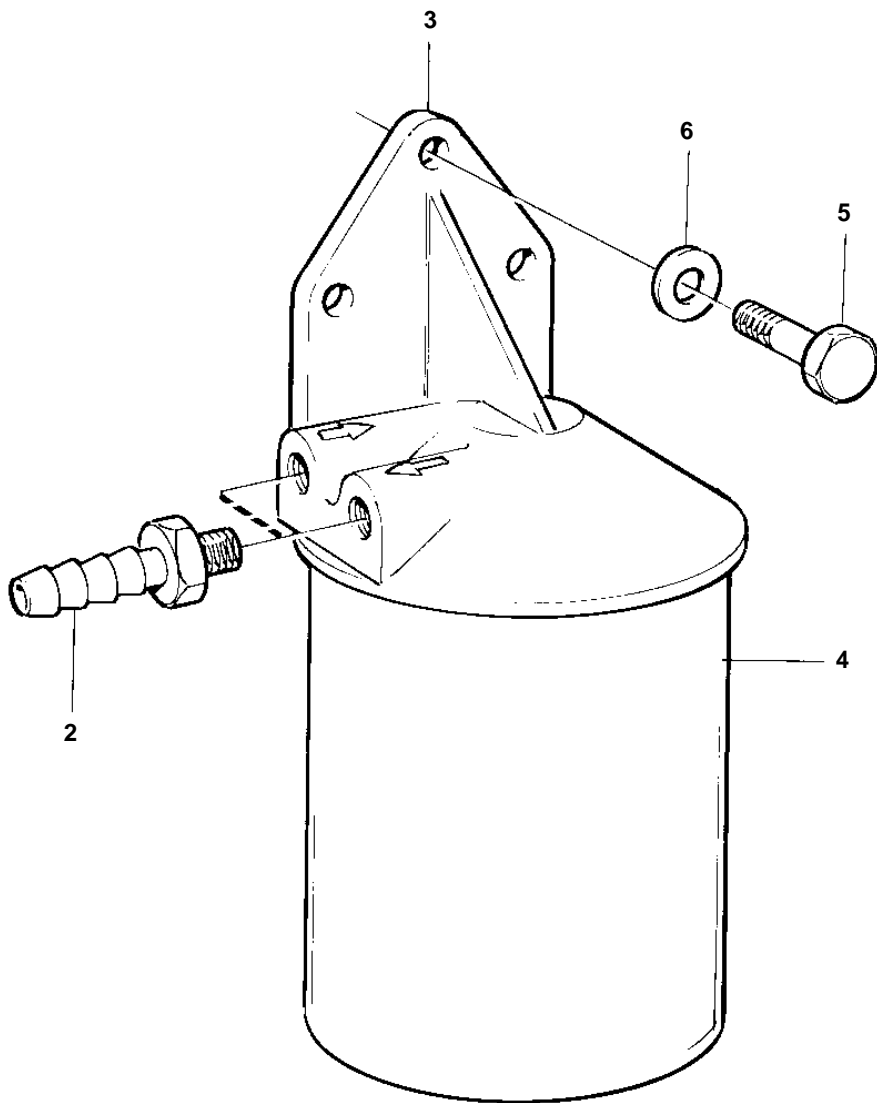

1

8818

REF	PART NO.	QTY	DESCRIPTION
1	855952	1	Filter kit
2	834781	2	· Nipple
3	855569	1	· Cover
4	855686	1	· Fuel filter
5	941110	3	· Screw
6	960147	3	· Washer