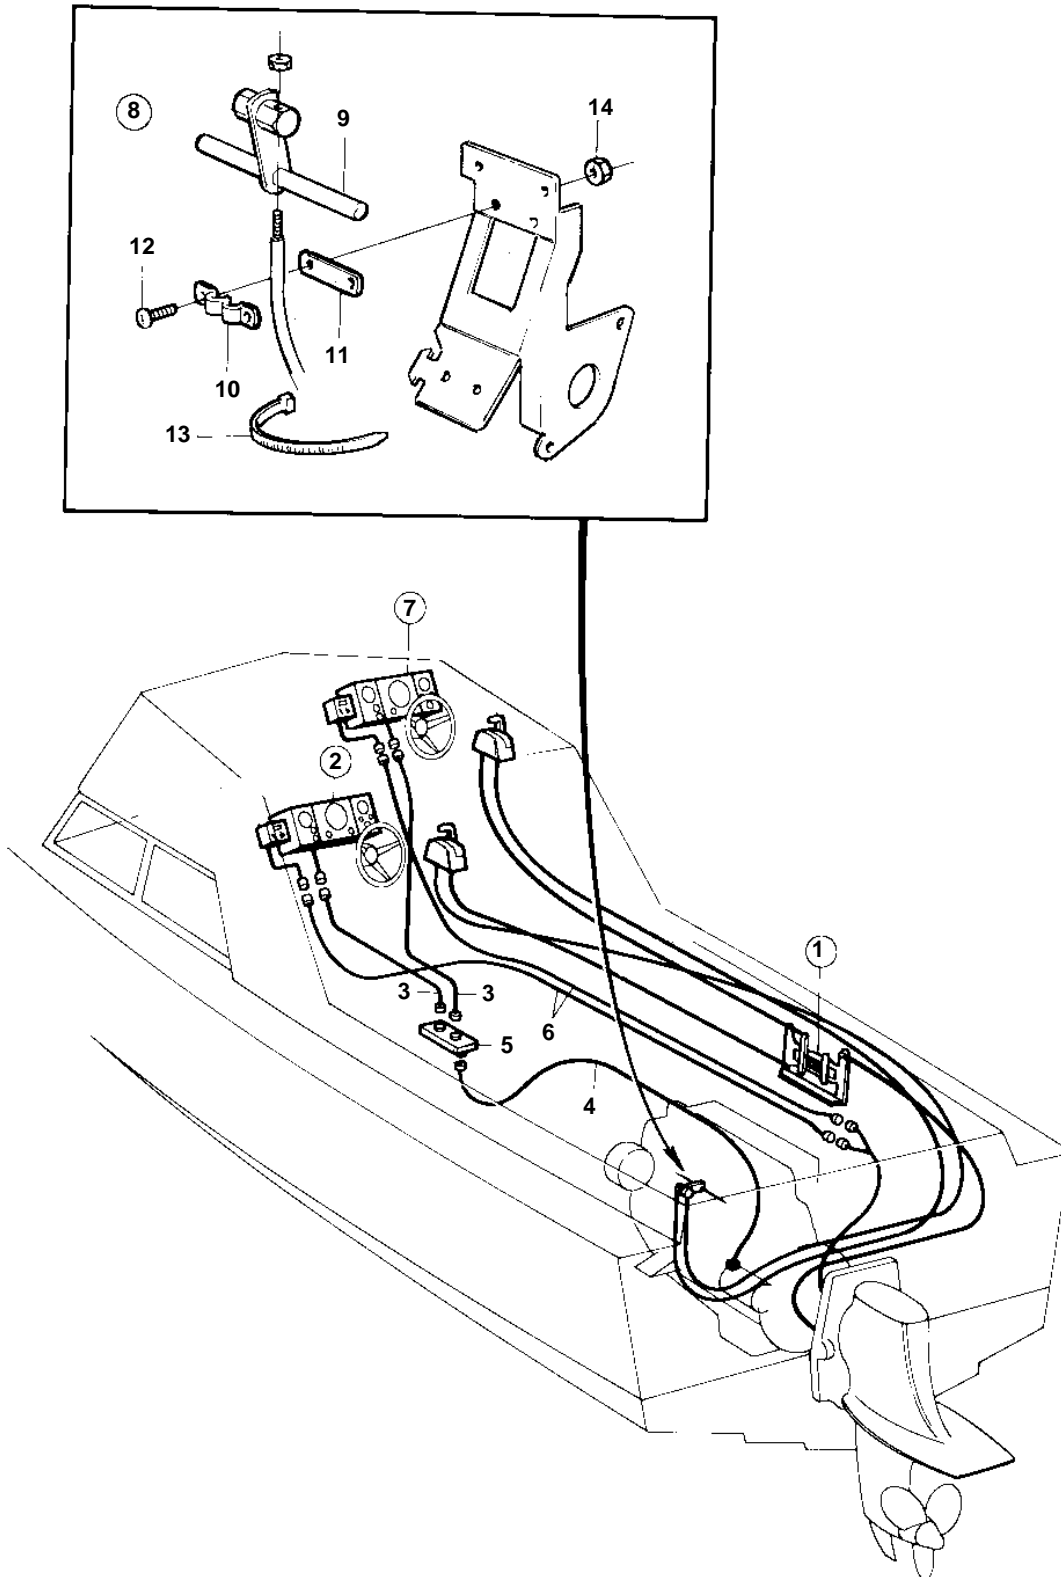

COMMON

COMMON

REF	PART NO.	QTY	DESCRIPTION	SEE SEC.	NOTES
1	828164	1	Collector		
				090-2550	
2		1	INSTRUMENT PANEL		SEE GROUP 3
3	835671	X	Cable trunk		L = 3000 MM
4	835670	X	Cable trunk		L = 6100 MM
5	1140317	1	Y-koppling		
6	835672	X	Cable trunk		
7	853067	1	Instrument panel		
				090-2525	
8	855355	1	Mounting kit		
9	841724	1	· Countershaft		
10	850182	1	· Cable attachment		
11	850183	1	· Spacer		
12	946753	2	· Screw		
13	948210	1	· Strip clamp		
14	955844	2	· Nut		