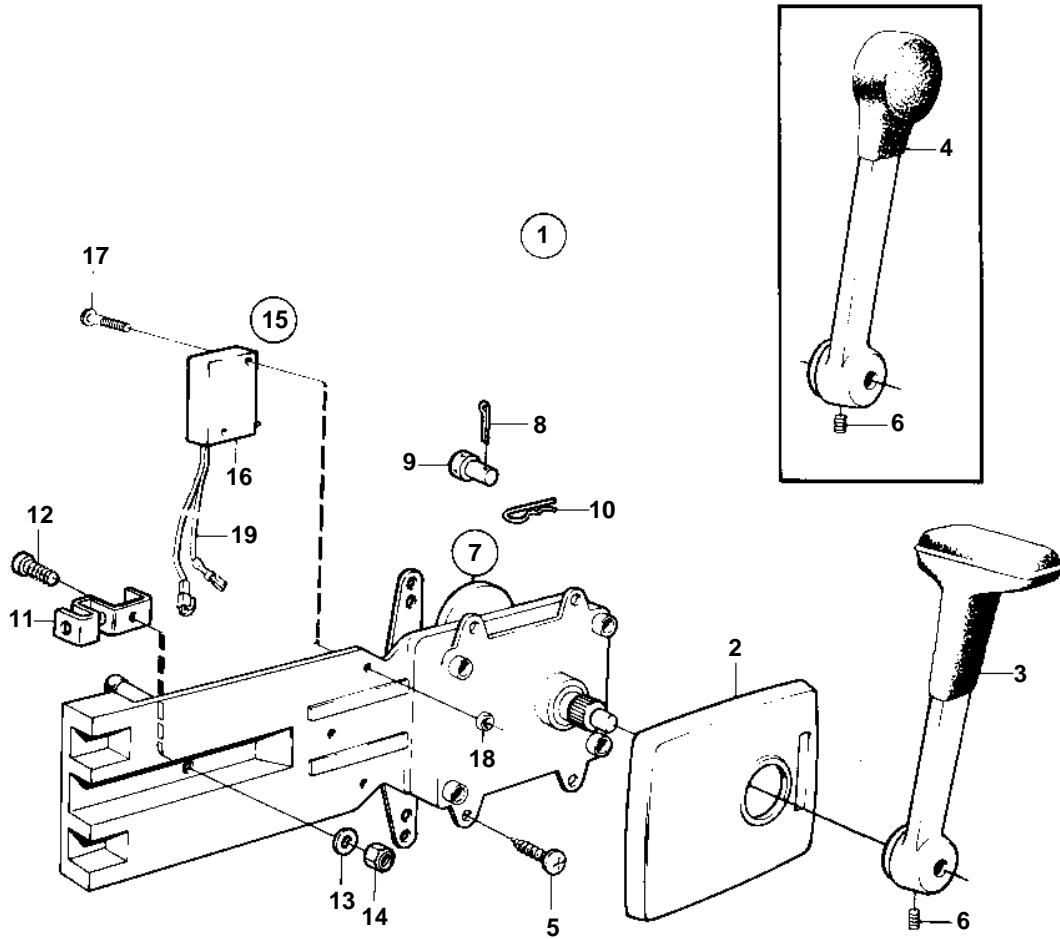

COMMON

9584

COMMON

REF	PART NO.	QTY	DESCRIPTION	NOTES
1	851605	1	Mounting kit	FOR SAILING BOAT.
2	1140048	1	· Cover	
4	839521	1	· Lever	FOR SAILING BOAT.
5	955142	4	· Screw	
6	839693	1	· Lock screw	
7	851601	1	· Control	
8	17253	2	· Cotter pin	
9	839638	2	· Cube	
10	852924	1	· Clip	
11	853423	1	· Retainer	
12	839664	1	· Screw	
13	940275	1	· Washer	
14	946435	1	· Lock nut	
15	855352	1	· Neutral posit contac	
16	850200	1	· Switch	
17	946177	2	· Screw	
18	947536	2	· Nut	
19		X	· CABLES AND TERMINALS	SEE GROUP 3