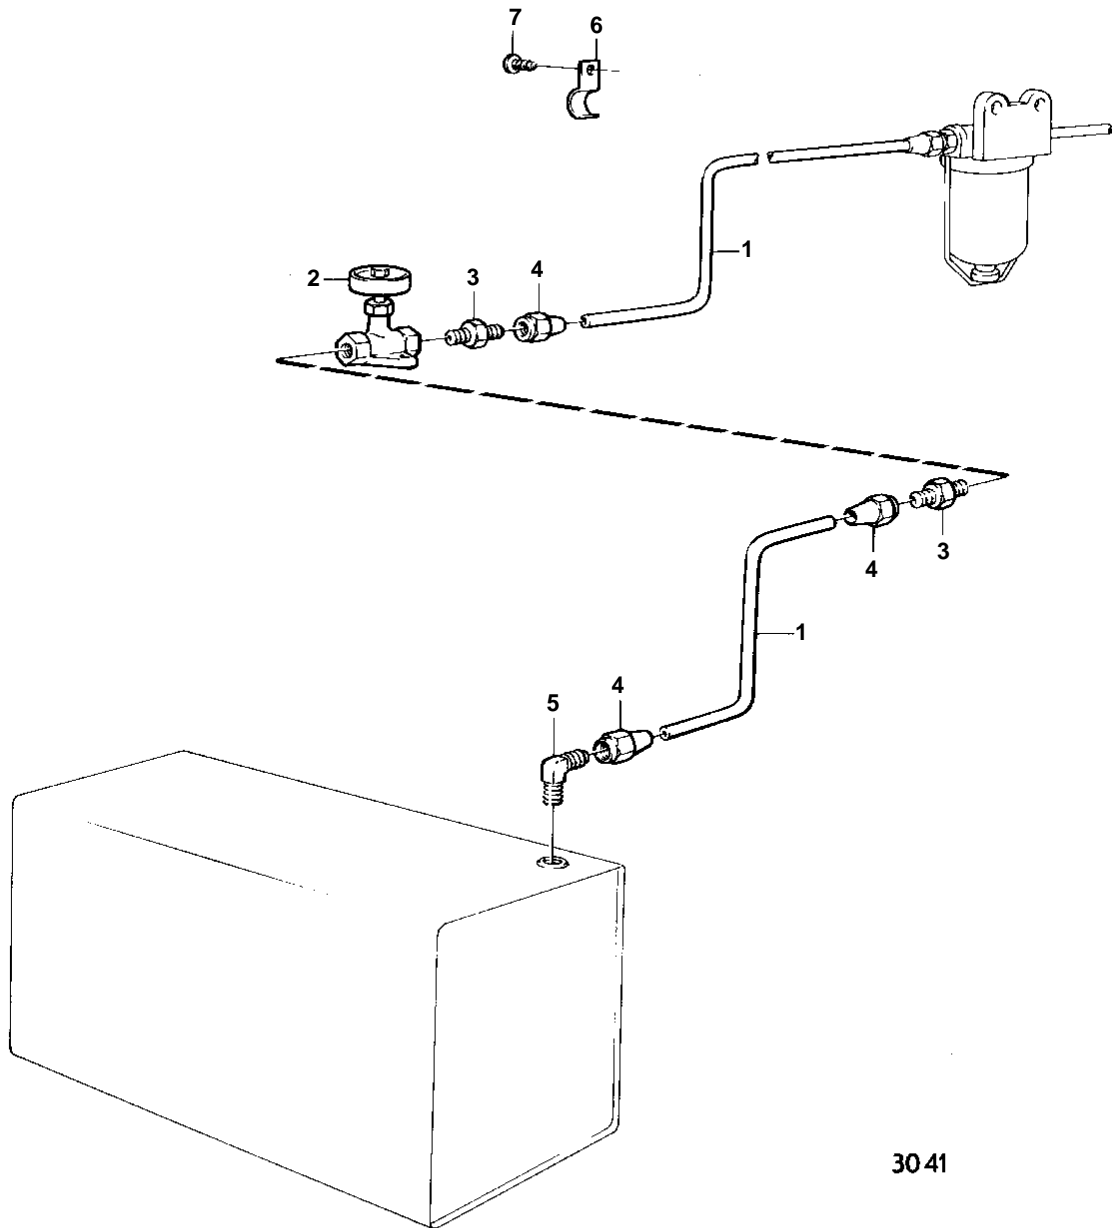

COMMON

3041

COMMON

REF	PART NO.	QTY	DESCRIPTION
1	954305	X	Copper tube
2	824599	1	Tap
3	954336	2	Nipple
4	954322	3	Cap nut
5	954343	1	Elbow nipple
6	951189	X	Clamp
7	955139	X	Screw