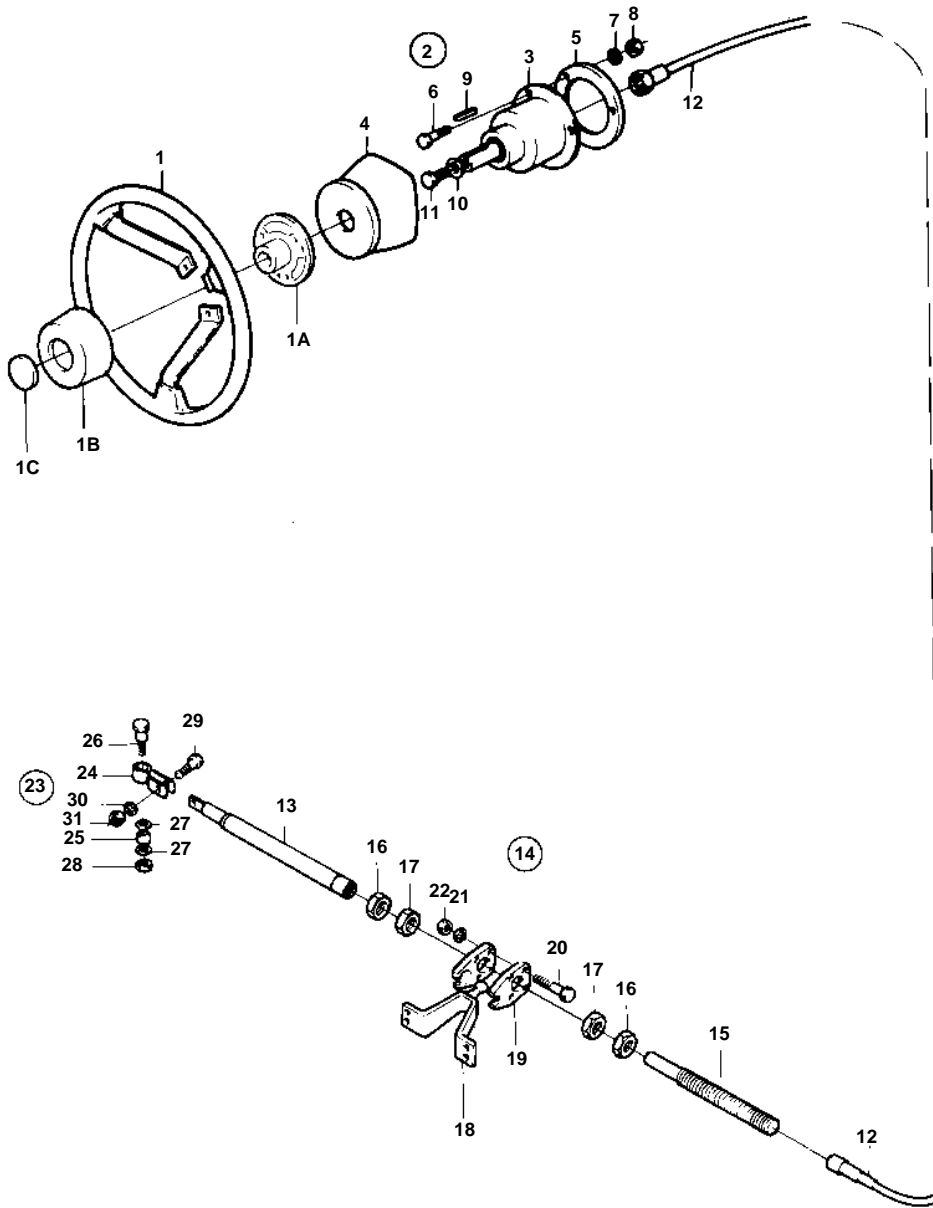

COMMON

7532

COMMON

REF	PART NO.	QTY	DESCRIPTION	NOTES
1	850936	1	Steering wheel	
1A	850937	1	• Steering wheel hub	
1B	828943	1	• Steering wheel pad	
1C	850938	1	• Steering wh emblem	
2	851056	1	Steering head	
3		1	• STEERING GEAR	
4	851057	1	• Cover	
5	851069	1	• Washer	
6	940101	3	• Screw	
7	941906	3	• Spring washer	(955892)
8	955781	3	• Nut	
9	851349	1	• Key	
10	948823	1	• Washer	
11	940148	1	• Screw	
12	852035	X	Steering cable	L = 800 MM
	851016	X	Steering cable	L = 2500 MM. REPLACED BY 851017.
	851017	X	Steering cable	L = 2750 MM
	851018	X	Steering cable	L = 3000 MM
	851019	X	Steering cable	L = 3250 MM
	851020	X	Steering cable	L = 3500 MM
	851021	X	Steering cable	L = 3750 MM
	851022	X	Steering cable	L = 4000 MM
	851023	X	Steering cable	L = 4250 MM
	851024	X	Steering cable	L = 4500 MM
	851025	X	Steering cable	L = 4750 MM
	851026	X	Steering cable	L = 5000 MM
	851027	X	Steering cable	L = 5250 MM
	851028	X	Steering cable	L = 5500 MM
	851029	X	Steering cable	L = 5750 MM
	851030	X	Steering cable	L = 6000 MM
	851031	X	Steering cable	L = 6500 MM
	851032	X	Steering cable	L = 7000 MM
	851033	X	Steering cable	L = 7500 MM
	851034	X	Steering cable	L = 8000 MM
	851921	X	Steering cable	L = 8500 MM
	851922	X	Steering cable	L = 9000 MM
	851923	X	Steering cable	L = 9500 MM
13	851059	1	Steering cylinder	FOR PORT MOUNTING.
	851147	1	Steering cylinder	FOR STARBOARD MOUNTING.
14	853290	1	Stern attachment	
15	850771	1	• Anchorage	
16	850778	1	• Nut	
17	853306	2	• Nut	
18	851093	1	• Bracket	
19	828854	2	• Anchorage	IK
20	940101	4	• Screw	
21	941906	4	• Spring washer	
22	963105	4	• Nut	
23	828924	1	• Ball joint kit	(851122)
24		1	• • BRACKET	
25	851121	1	• • Sleeve	
26	851117	1	• • Shoulder screw	
27	942551	2	• • Washer	
28	966172	1	• • Nut	
29	851118	1	• • Shoulder screw	
30	941670	1	• • Washer	
31	966171	1	• • Lock nut	