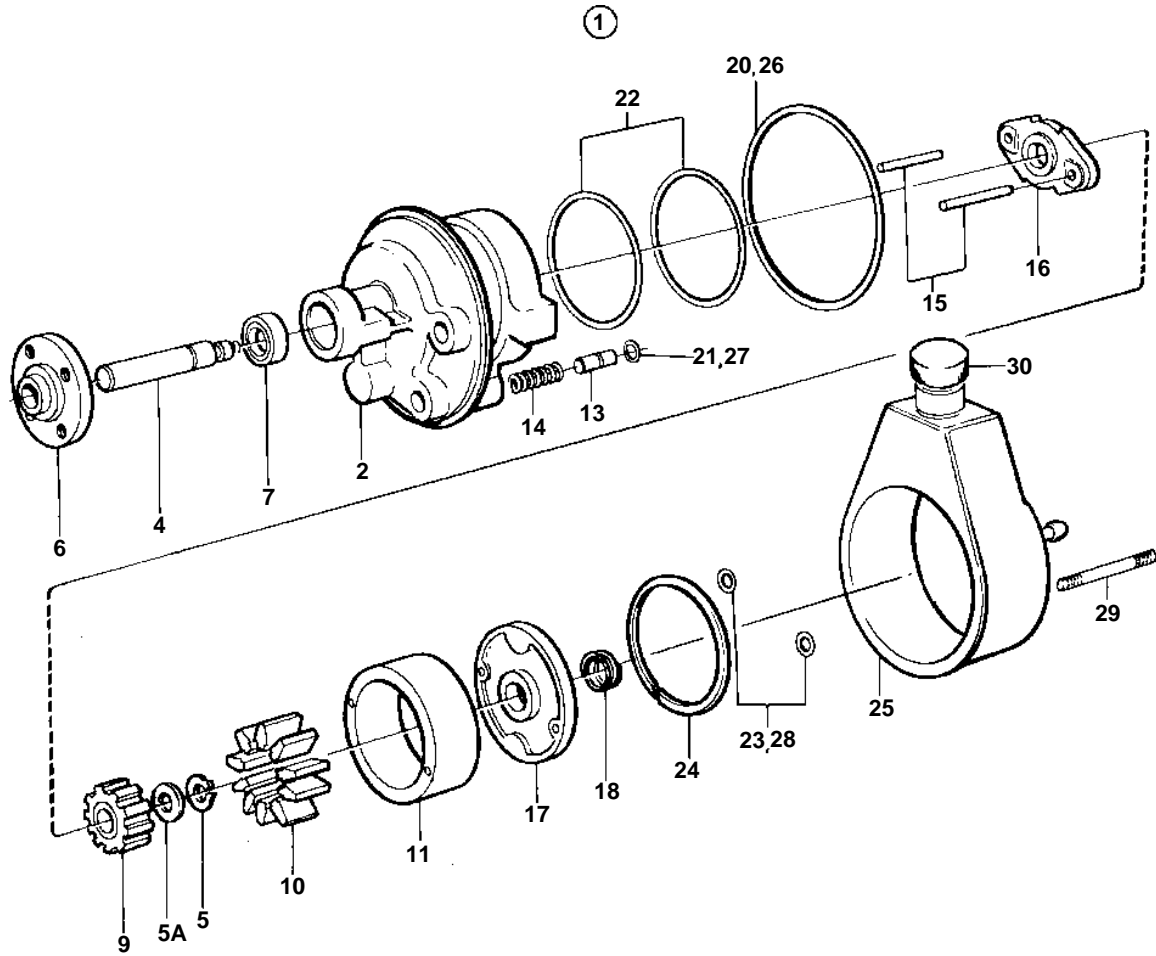

COMMON

7222

COMMON

REF	PART NO.	QTY	DESCRIPTION	NOTES
1	838310	1	Power steering pump	
2		1	· HOUSING	
3	855734	1	· Shaft set	
4		1	· · SHAFT	
5	273881	1	· · Sealing ring kit	
5A	1272634	X	· Adjusting washer	TH = 0,05 MM
	1272635	X	· Adjusting washer	TH = 0,1 MM
	1272636	X	· Adjusting washer	TH = 0,2 MM
	1272637	X	· Adjusting washer	TH = 0,3 MM
6		1	· HUB	
7	1272412	2	· Seal	
8		1	· ROTOR KIT	
9		1	· · ROTOR	
10		1	· · VANE	
11		1	· · RING	
12	273905	1	· Valve kit	
13		1	· · VALVE	
14		1	· · SPRING	
15	1272427	1	· Pin	
16	1329586	1	· Plate	
17	855736	1		
18	1329589	1	· Spring	
19	855735	1	· Sealing kit	
20		1	· · O-RING	
21		1	· · O-RING	
22		2	· · O-RING	
23		2	· · O-RING	
24	1272431	1	· · Lock ring	
25	855544	1	· Oil container kit	
26		1	O-RING	INCLUDED IN 855735.
27		1	O-RING	INCLUDED IN 855735.
28		1	O-RING	INCLUDED IN 855735.
29	855574	2	· Stud	
30	1330839	1	· Cover	