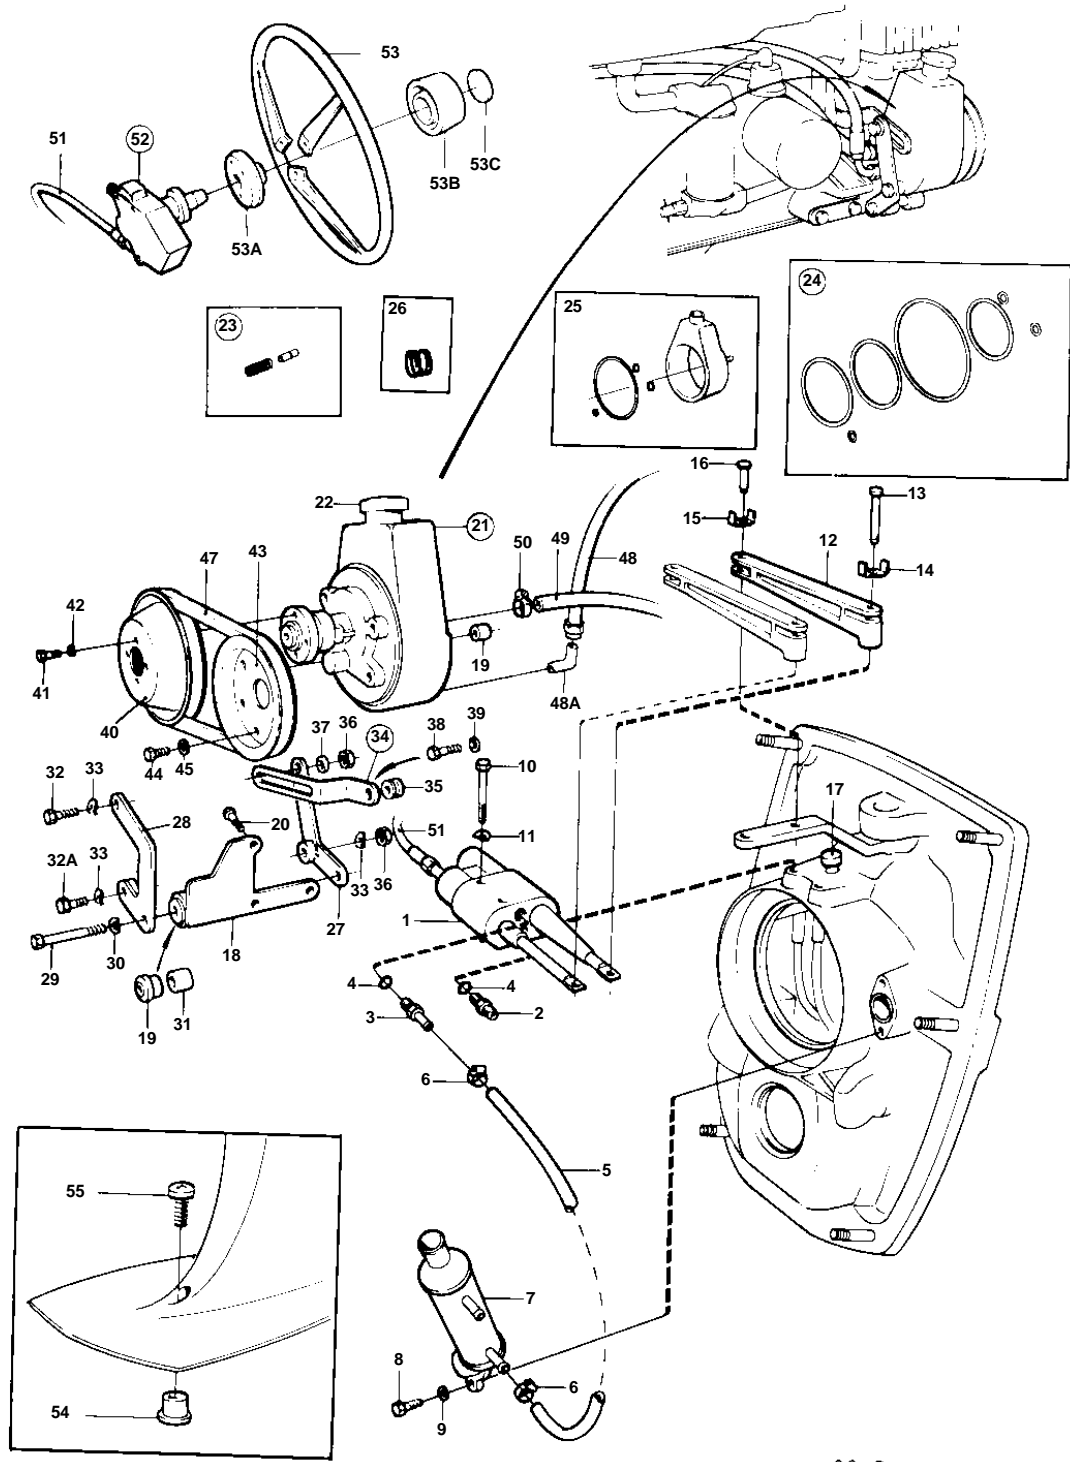

AQ151A,AQ151B,AQ151C

8945

AQ151A,AQ151B,AQ151C

REF	PART NO.	QTY	DESCRIPTION	SEE SEC.	NOTES
1	852741	1	Steering cylinder		
	853307	1	· Repair kit		
2	957031	1	Nipple		
3	946152	1	Nipple		
4	958226	2	O-ring		
5	838311	X	Hose		L = 500 MM
6	961664	3	Hose clamp		
7	838482	1	Oil cooler		
8	955515	2	Screw		
9	941906	2	Spring washer		
10	955329	2	Screw		
11	941908	2	Spring washer		
12	852787	1	Link rod		
13	852789	1	Clevis pin		
14	853160	2	· Lock washer		
15	853160	1	Lock washer		
16	913158	1	Clevis pin		
17	184700	1	Roller		
18	855273	1	Bracket		
19	463909	2	· Rubber bushing		
20	955306	3	Screw		
21	838310	1	Power steering pump	060-0292	
22	1330839	1	· Cover		
23		1	· VALVE KIT		
24	855735	1	· Sealing kit		(1272411)
25		1	· OIL CONTAINER KIT		
26	1329589	1	· Spring		
27	855275	1	Attaching plate		
28	855276	1	Attaching plate		
29	955307	1	Screw		
30	941907	1	Spring washer		
31	826652	1	Spacer sleeve		L = 20 MM
32	955315	1	Screw		L = 30 MM
32A	955317	1	Screw		L = 25 MM
33	941908	3	Spring washer		
34	855277	1	Tensioner		
35	463909	1	· Rubber bushing		
36	955783	2	Nut		
37	960148	1	Washer		
38	955298	1	Screw		
39	960141	1	Washer		
40	855353	1	Pulley		
41	955293	4	Screw		
42	941907	4	Spring washer		
43	1336647	1	Pulley		
44	947542	6	Screw		
45	949607	6	Spring washer		
46	948210	X	Strip clamp		
47	966910	1	V-belt		L = 950 MM
48	855270	1	Hose		EARLY TYPE
	853454	1	Hose		LATE TYPE.
48A	855616	1	Tube		
49	838311	X	Hose		L = 1700 MM
50	961664	1	Hose clamp		
51	850810	X	Steering cable		L = 3000 MM
	850811	X	Steering cable, STEERING CABLE		L = 3300 MM
	853188	X	Steering cable		REPL BY 853186+853214
	850813	X	Steering cable		L = 3750 MM
	850814	X	Steering cable		L = 3900 MM
	850815	X	Steering cable		L = 4200 MM
	850816	X	Steering cable		L = 4500 MM
	850817	X	Steering cable		L = 4800 MM
					L = 5100 MM