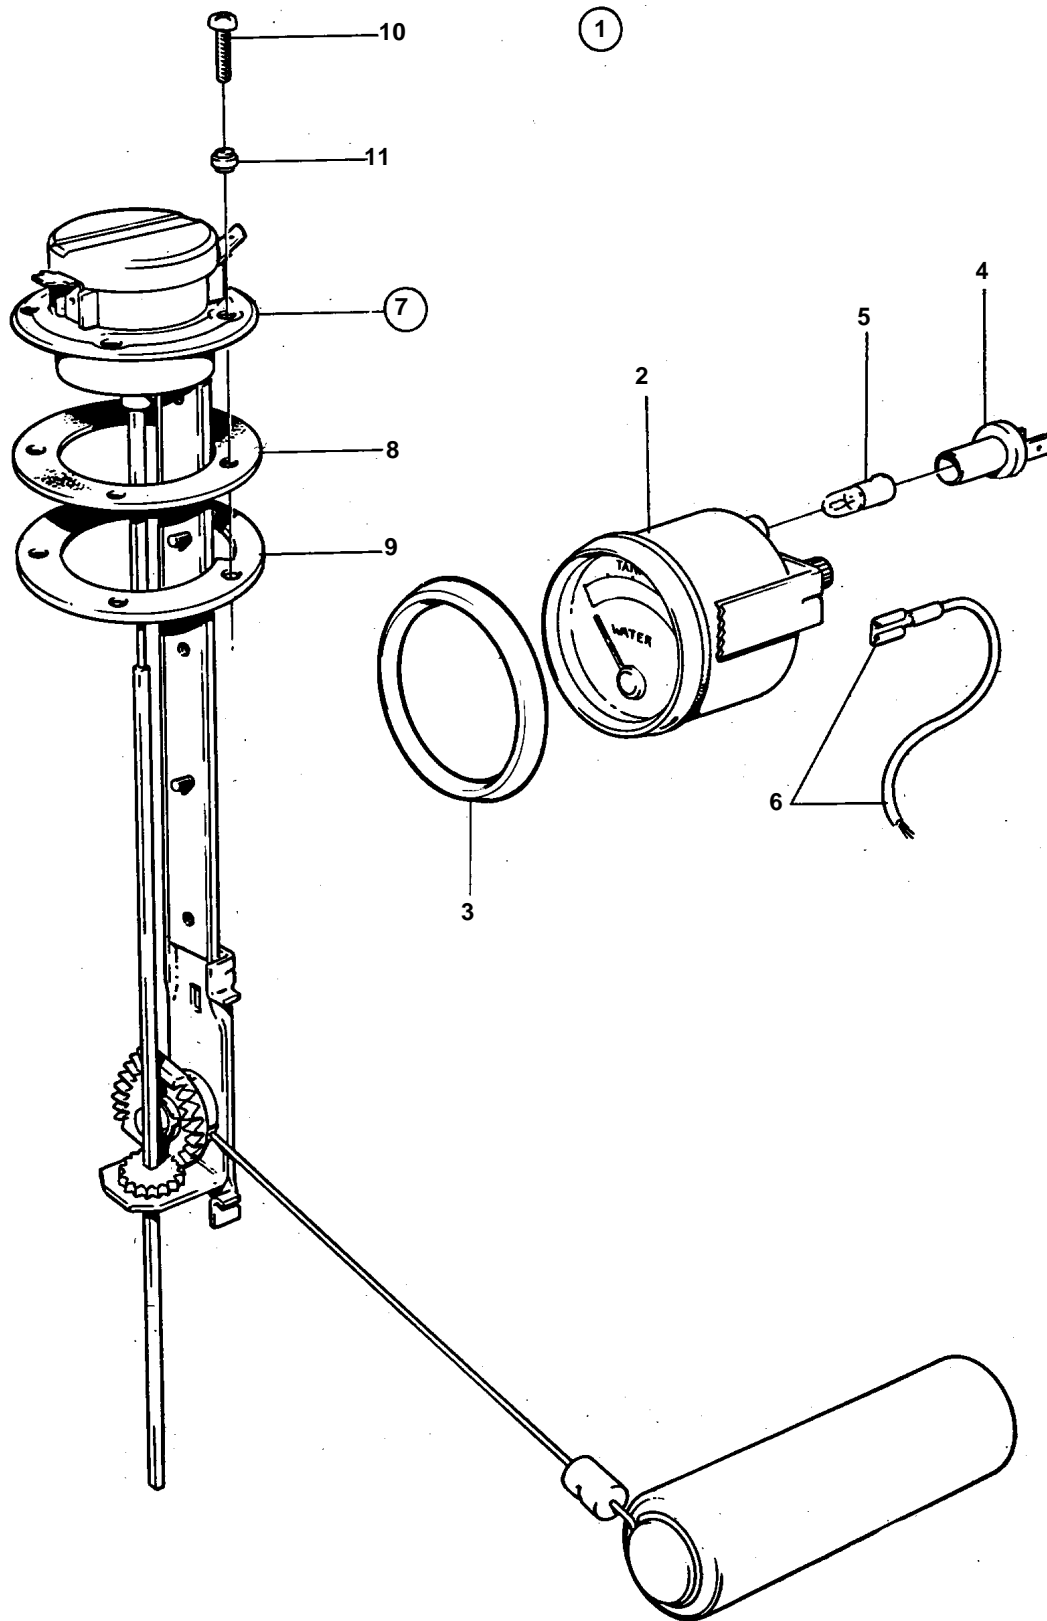

COMMON

COMMON

REF	PART NO.	QTY	DESCRIPTION	NOTES
1	858881	1	Tank gauge kit	12V, WATER
2	828635	1	· Water level gauge	
3	858643	1	· Front ring	
4	808175	1	· Bulb socket	
5	19923	1	· Bulb	
6		X	· CABLES AND TERMINALS	SEE GROUP 3
7	834389	1	· Sender	
8	89865	1	· · Gasket	
9	834480	1	· · Flange	
10	956078	4	· · Screw	L = 16 MM
11	834481	5	· · Gasket	