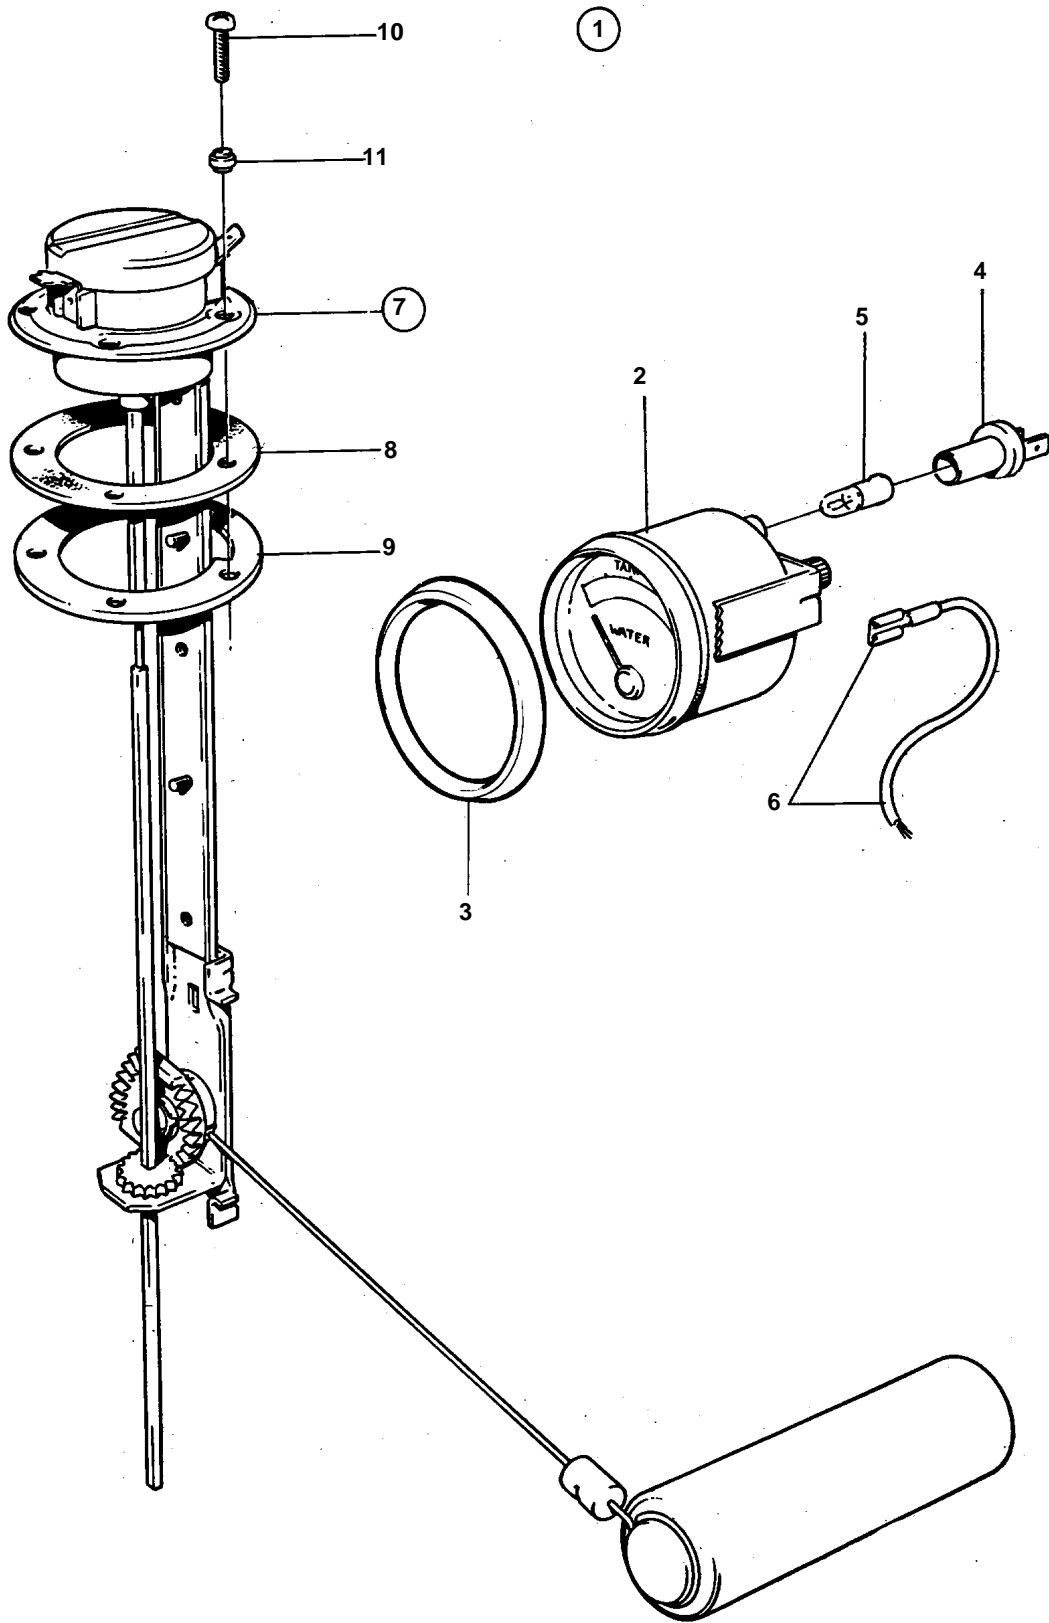

COMMON

COMMON

REF	PART NO.	QTY	DESCRIPTION	NOTES
1	858879	1	Tank gauge kit	12V, FUEL
2	828632	1	· Fuel gauge	
3	858643	1	· Front ring	
4	808175	1	· Bulb socket	
5	19923	1	· Bulb	
6		X	· CABLES AND TERMINALS	SEE GROUP 3
7	837999	1	· Tank sensor	
8	89865	1	· · Gasket	
9	834480	1	· · Flange	
10	956078	4	· · Screw	L = 16 MM
11	834481	5	· · Gasket	