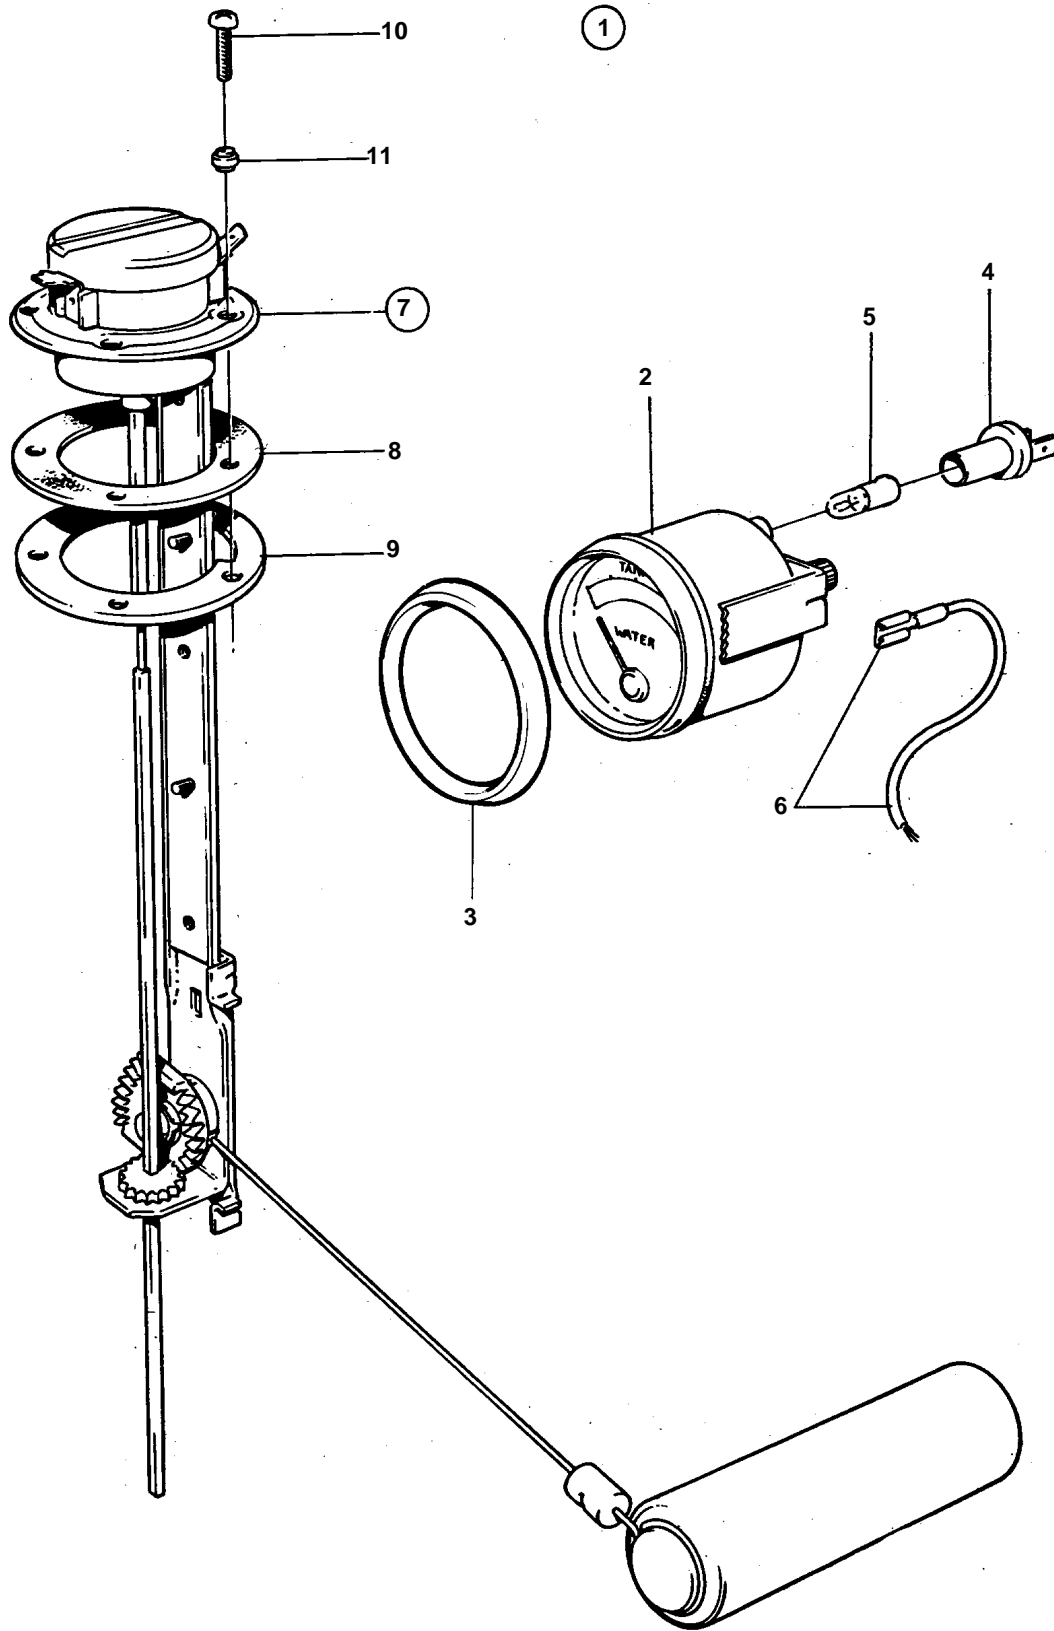

COMMON

COMMON

REF	PART NO.	QTY	DESCRIPTION	NOTES
1	828717	1		24V
2	828636	1	• Tank gauge	*
3	858643	1	• Front ring	*
4	808175	1	• Bulb socket	
5	182059	1	• Bulb	
6		X	• CABLES AND TERMINALS	SEE GROUP 3
7	834389	1	• Sender	
8	89865	1	• • Gasket	
9	834480	1	• • Flange	
10	956078	4	• • Screw	L = 16 MM
	956081	1	• • Screw	L = 25 MM
11	834481	5	• • Gasket	