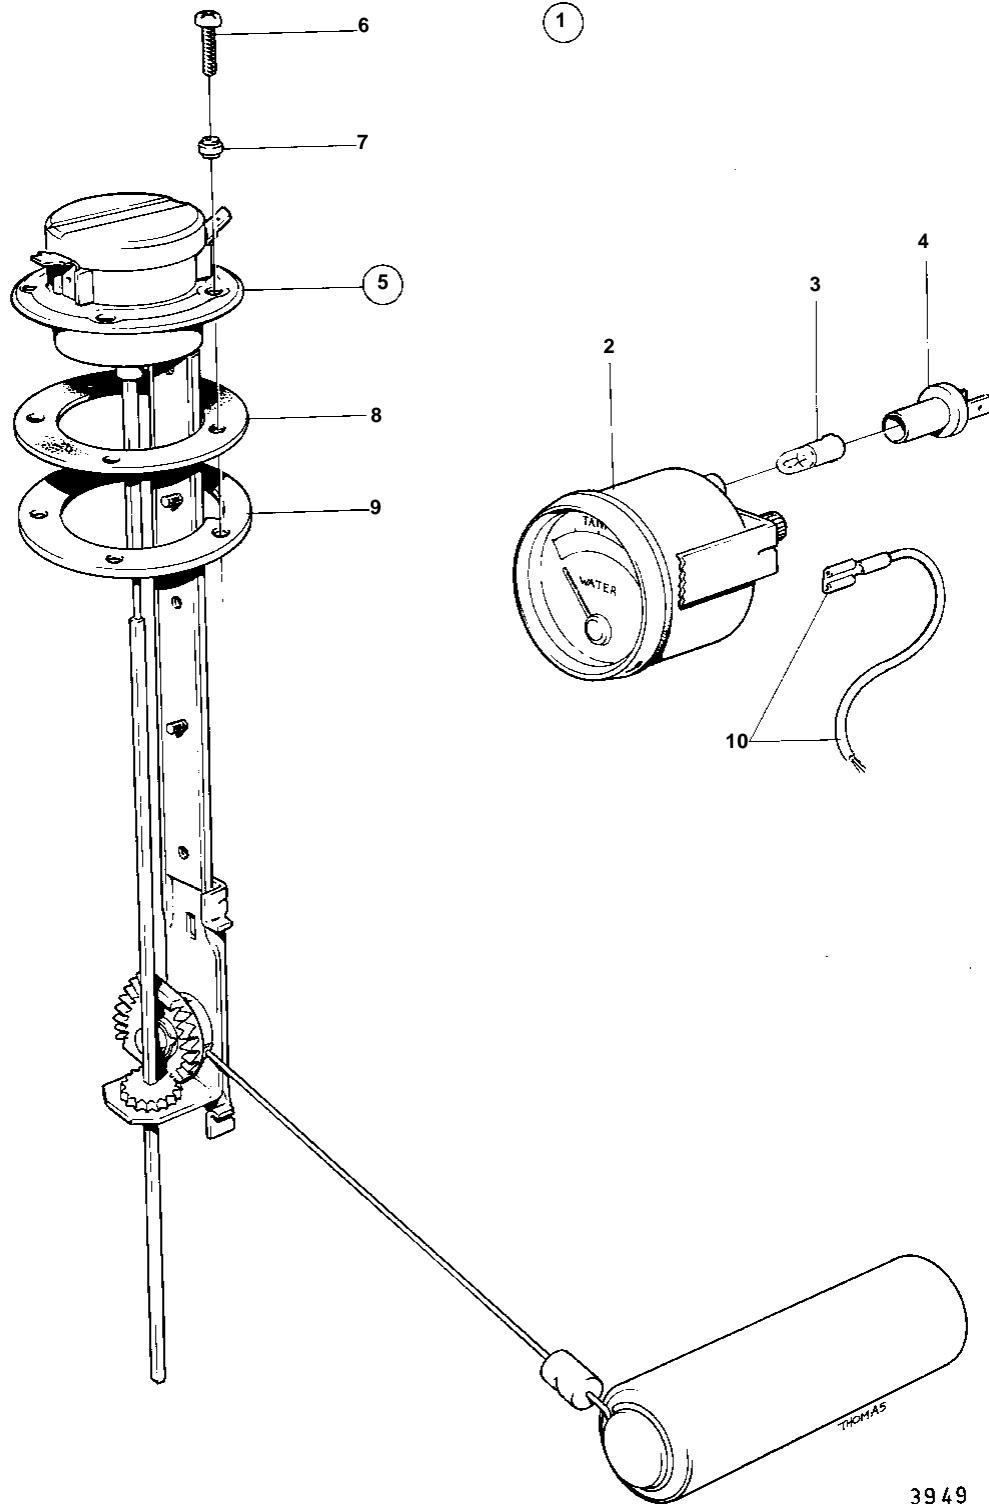

COMMON

3949

COMMON

| REF | PART NO. | QTY | DESCRIPTION | NOTES |
|-----|----------|-----|----------------------------|-------------|
| 1 | 834399 | 1 | Tank gauge | FOR FUEL. |
| 2 | 834378 | 1 | · Tank gauge | |
| 3 | 19923 | 1 | · Bulb | |
| 4 | 808175 | 1 | · Bulb socket | |
| 5 | 837999 | 1 | · Tank sensor | |
| 6 | 956078 | 4 | · · Screw | L = 16 MM |
| | 956081 | 1 | · · Screw | L = 25 MM |
| 7 | 834481 | 5 | · · Gasket | |
| 8 | 89865 | 1 | · · Gasket | |
| 9 | 834480 | 1 | · · Flange | |
| 10 | | X | CABLES AND CABLE TERMINALS | SEE GROUP 3 |