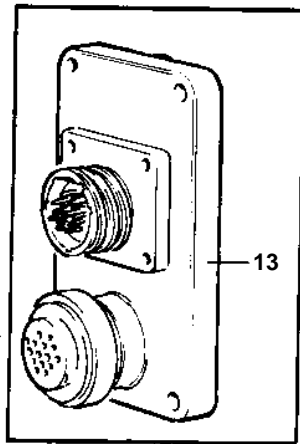

COMMON

7724

COMMON

REF	PART NO.	QTY	DESCRIPTION	NOTES
1	853067	1	Instrument panel	
2	828731	1	• Trimmer	
3	853866	1	• Control panel	(828739)
4	876040	1	• Relay kit	
5	828584	1	• Switch	
6	828586	1	• Button	
7	828743	1	• Button	
8	828742	1	• Switch	
9	828740	2	• Spacer washer	
10	828647	4	• Screw	
11		X	• CABLES AND TERMINALS	SEE GROUP 3
12	853052	X	Extension cable verl	L = 3000 MM
13	1140317	X	Y-koppling	