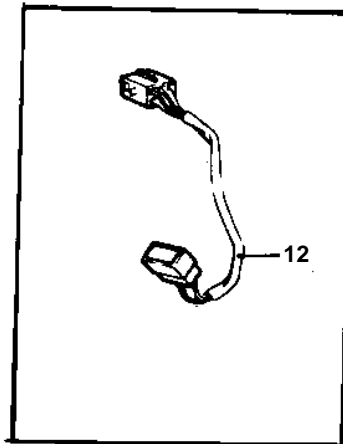

COMMON

7724

COMMON

REF	PART NO.	QTY	DESCRIPTION	NOTES
1	853067	1	Instrument panel	
2	828731	1	• Trimmer	
3	853866	1	• Control panel	(828739)
4	876040	1	• Relay kit	
5	828584	1	• Switch	
6	828586	1	• Button	
7	828743	1	• Button	
8	828742	1	• Switch	
9	828740	2	• Spacer washer	
10	828647	4	• Screw	
11		X	• CABLES AND TERMINALS	SEE GROUP 3
12	853052	X	Extension cable verl	L = 3000 MM
13	1140317	X	Y-koppling	