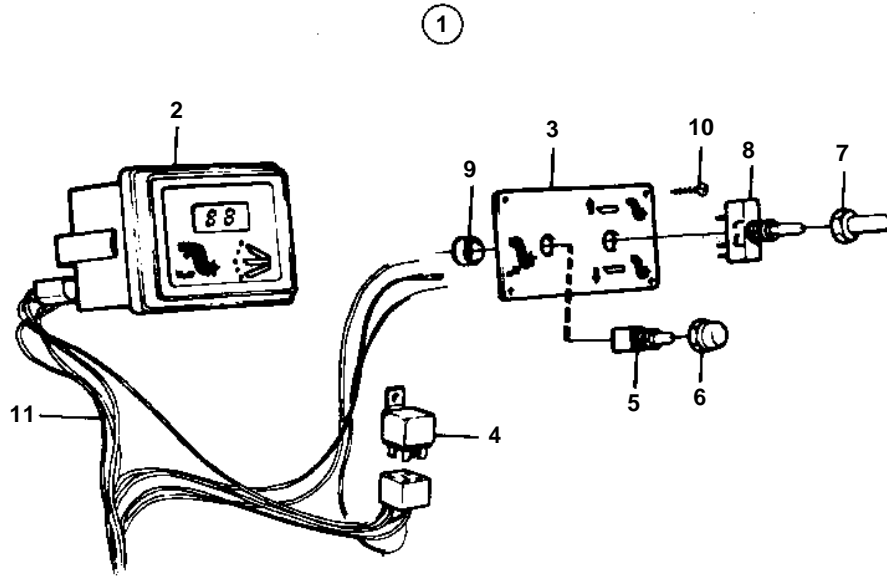

COMMON

7724

COMMON

REF	PART NO.	QTY	DESCRIPTION	NOTES
1	853067	1	Instrument panel	
2	828731	1	• Trimmer	
3	853866	1	• Control panel	(828739)
4	876040	1	• Relay kit	
5	828584	1	• Switch	
6	828586	1	• Button	
7	828743	1	• Button	
8	828742	1	• Switch	
9	828740	2	• Spacer washer	
10	828647	4	• Screw	
11		X	• CABLES AND TERMINALS	SEE GROUP 3
12	853052	X	Extension cable verl	L = 3000 MM
13	1140317	X	Y-koppling	