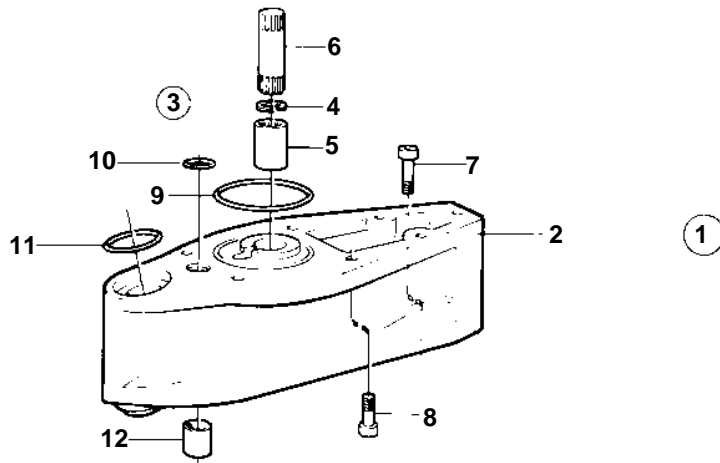

COMMON

9604

COMMON

REF	PART NO.	QTY	DESCRIPTION	NOTES
1	814318	1	Extension kit	L = 4"
2		1	· ADAPTER	
3	875183	1	· Splined sleeve	
4	914508	1	· · Snap ring	
5	875183	1	· · Splined sleeve	(897368)
6	814321	1	· Shaft	
7	941809	3	· Screw	
8	941810	4	· Screw	
9	925256	1	· O-ring	
10	125017	1	· O-ring	
11	941820	1	· O-ring	
12	897823	1	· Tube	