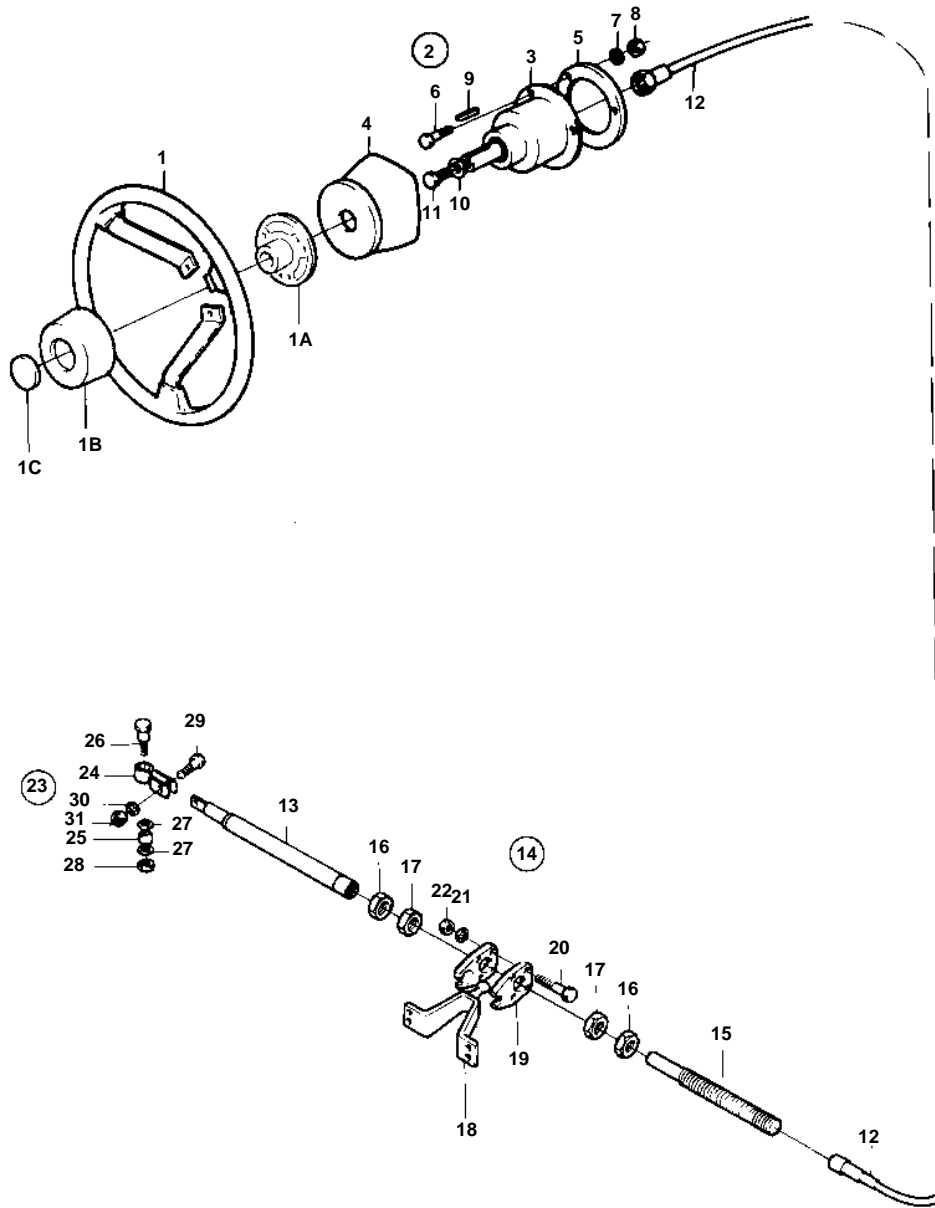

COMMON

7532

**COMMON**

REF	PART NO.	QTY	DESCRIPTION	NOTES
1	850936	1	Steering wheel	
1A	850937	1	• Steering wheel hub	
1B	828943	1	• Steering wheel pad	
1C	850938	1	• Steering wh emblem	
2	851056	1	Steering head	
3		1	• STEERING GEAR	
4	851057	1	• Cover	
5	851069	1	• Washer	
6	940101	3	• Screw	
7	941906	3	• Spring washer	(955892)
8	955781	3	• Nut	
9	851349	1	• Key	
10	948823	1	• Washer	
11	940148	1	• Screw	
12	852035	X	Steering cable	L = 800 MM
	851016	X	Steering cable	L = 2500 MM. REPLACED BY 851017.
	851017	X	Steering cable	L = 2750 MM
	851018	X	Steering cable	L = 3000 MM
	851019	X	Steering cable	L = 3250 MM
	851020	X	Steering cable	L = 3500 MM
	851021	X	Steering cable	L = 3750 MM
	851022	X	Steering cable	L = 4000 MM
	851023	X	Steering cable	L = 4250 MM
	851024	X	Steering cable	L = 4500 MM
	851025	X	Steering cable	L = 4750 MM
	851026	X	Steering cable	L = 5000 MM
	851027	X	Steering cable	L = 5250 MM
	851028	X	Steering cable	L = 5500 MM
	851029	X	Steering cable	L = 5750 MM
	851030	X	Steering cable	L = 6000 MM
	851031	X	Steering cable	L = 6500 MM
	851032	X	Steering cable	L = 7000 MM
	851033	X	Steering cable	L = 7500 MM
	851034	X	Steering cable	L = 8000 MM
	851921	X	Steering cable	L = 8500 MM
	851922	X	Steering cable	L = 9000 MM
	851923	X	Steering cable	L = 9500 MM
13	851059	1	Steering cylinder	FOR PORT MOUNTING.
	851147	1	Steering cylinder	FOR STARBOARD MOUNTING.
14	853290	1	Stern attachment	
15	850771	1	• Anchorage	
16	850778	1	• Nut	
17	853306	2	• Nut	
18	851093	1	• Bracket	
19	828854	2	• Anchorage	IK
20	940101	4	• Screw	
21	941906	4	• Spring washer	
22	963105	4	• Nut	
23	828924	1	• Ball joint kit	(851122)
24		1	• • BRACKET	
25	851121	1	• • Sleeve	
26	851117	1	• • Shoulder screw	
27	942551	2	• • Washer	
28	966172	1	• • Nut	
29	851118	1	• • Shoulder screw	
30	941670	1	• • Washer	
31	966171	1	• • Lock nut	