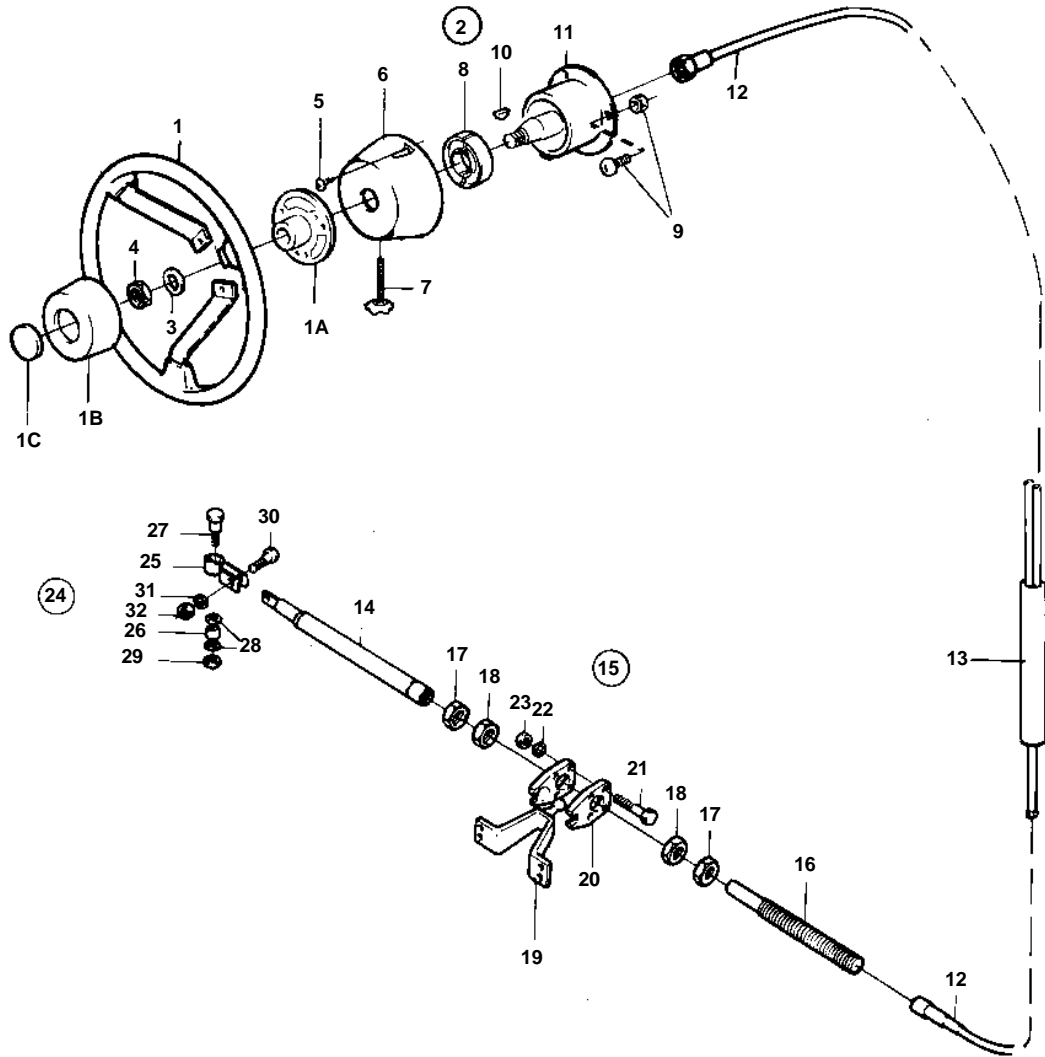

COMMON

7533

COMMON

REF	PART NO.	QTY	DESCRIPTION		NOTES
1	850936	1	Steering wheel		
1A	850937	1	• Steering wheel hub		
1B	828943	1	• Steering wheel pad		
1C	850938	1	• Steering wh emblem		
2	853182	1	Mounting kit	IK	90%Z9
	1140023	1	Mounting kit	IK	90%Z9 BLACK
	853183	1	Mounting kit	IK	70%Z9
	1140024	1	Mounting kit	IK	70%Z9 BLACK
3		1	• WASHER	IK	
4		1	• NUT	IK	
5		2	• SCREW	IK	
6		1	• COVER	IK	
7		1	• BRAKE SCREW	IK	
8		1	• BRAKE	IK	
9		4	• SCREW AND NUT	IK	
10		1	• KEY	IK	
11	853181	1	Steering box		
12	853185	X	Steering cable		L = 3000 MM
	853186	X	Steering cable		L = 3250 MM
	853187	X	Steering cable		L = 3500 MM
	853188	X	Steering cable		L = 3750 MM
	853189	X	Steering cable		L = 4000 MM
	853190	X	Steering cable		L = 4250 MM
	853191	X	Steering cable		L = 4500 MM
	853192	X	Steering cable		L = 4750 MM
	853193	X	Steering cable		L = 5000 MM
	853194	X	Steering cable		L = 5500 MM
	853195	X	Steering cable		L = 6000 MM
	853196	X	Steering cable		L = 6500 MM
	853197	X	Steering cable		L = 7000 MM
	853286	X	Steering cable		L = 7500 MM
	853287	X	Steering cable		L = 8000 MM
	853288	X	Steering cable		L = 8500 MM
	853289	X	Steering cable		L = 9000 MM
13	853291	1	Ds unit		ONLY FOR FLYING BRIDGE
14	851059	1	Steering cylinder		FOR PORT MOUNTING.
	851147	1	Steering cylinder		FOR STARBOARD MOUNTING.
15	853290	1	Stern attachment		
16	850771	1	• Anchorage		
17	850778	2	• Nut		
18	853306	2	• Nut		
19	851093	1	• Bracket		
20	851077	2	• Anchorage		REPL BY 828877
21	940101	4	• Screw		
22	941906	4	• Spring washer		
23	955781	4	• Nut		
24	828924	1	• Ball joint kit		(851122)
25		1	• • BRACKET		
26	851121	1	• • Sleeve		
27	851117	1	• • Shoulder screw		
28	942551	2	• • Washer		
29	966172	1	• • Nut		
30	851118	1	• • Shoulder screw		
31	941670	1	• • Washer		
32	966171	1	• • Lock nut		