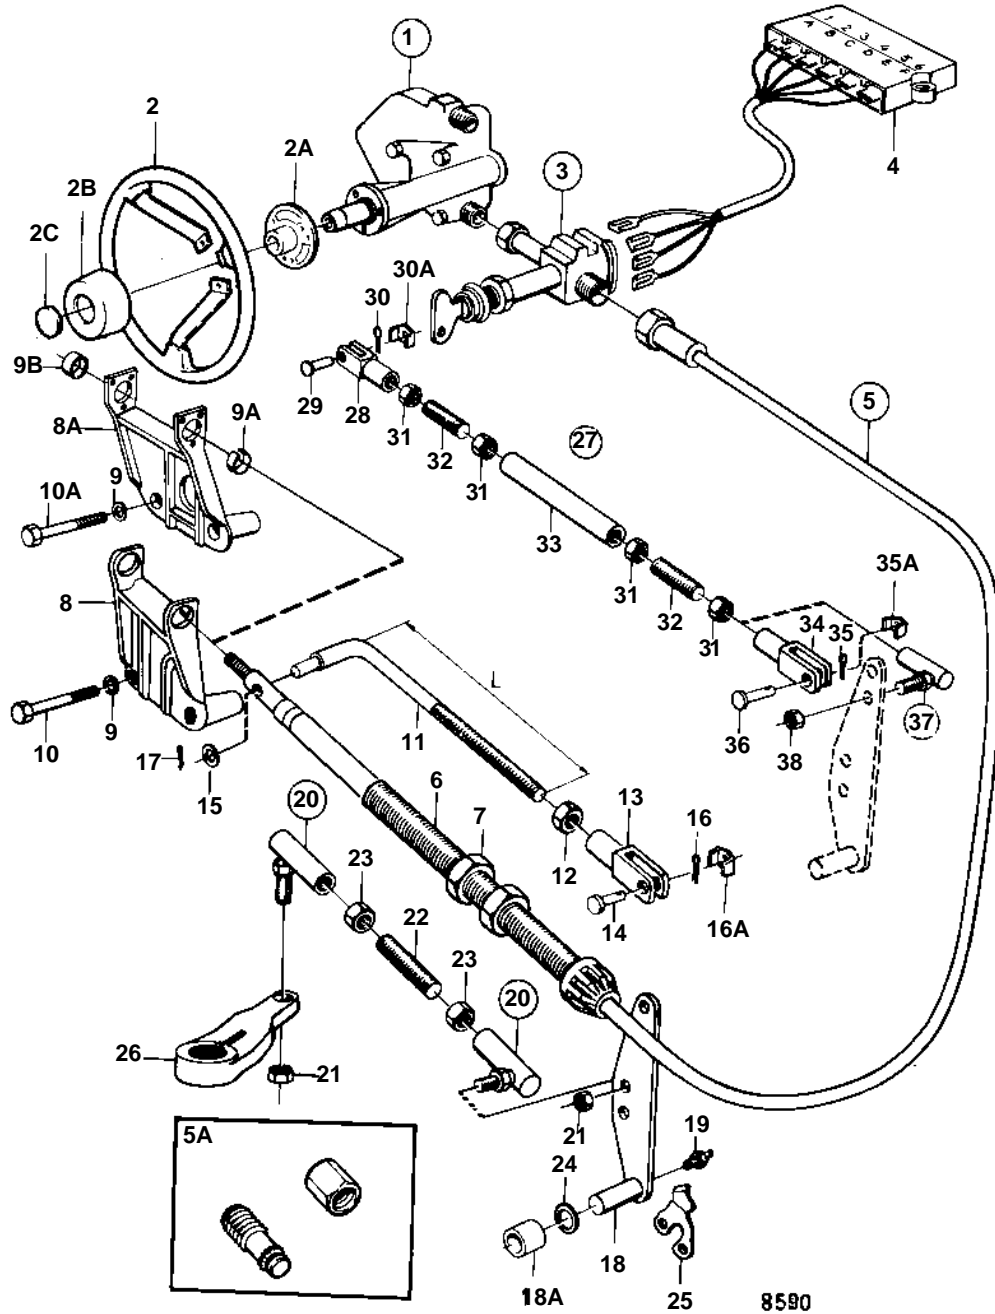

COMMON

COMMON

REF	PART NO.	QTY	DESCRIPTION	SEE SEC.	NOTES
1	850809	1	Steering head		
				060-0300	
2	850936	1	Steering wheel		(814138)
2A	850937	1	· Steering wheel hub		
2B	828943	1	· Steering wheel pad		
2C	850938	1	· Steering wh emblem		
3	839544	1	Steering lock		
				060-0350	
4	839617	1	Extension cable'verl		
5	850810	X	Steering cable		L = 3000 MM
	850811	X	Steering cable		L = 3300 MM. REPLACED BY STEERING CABLE 853186 AND ADAPTER 853214
	853186	X	Steering cable		L = 3250 MM
	850812	X	Steering cable		L = 3600 MM. REPLACED BY STEERING CABLE 853188 AND ADAPTER 853214
	853188	X	Steering cable		L = 3750 MM
	850813	X	Steering cable		L = 3900 MM
	850814	X	Steering cable		L = 4200 MM
	850815	X	Steering cable		L = 4500 MM. REPLACED BY STEERING CABLE 853191 AND ADAPTER 853214
	853191	X	Steering cable		L = 4500 MM
	850816	X	Steering cable		L = 4800 MM
	850817	X	Steering cable		L = 5100 MM
	850818	X	Steering cable		L = 5500 MM. REPLACED BY STEERING CABLE 853194 AND ADAPTER 853214
	853194	X	Steering cable		L = 5500 MM
	850820	X	Steering cable		L = 6100 MM. REPLACED BY STEERING CABLE 853195 AND ADAPTER 853214
	853195	X	Steering cable		L = 6000 MM
	850822	X	Steering cable		L = 6700 MM. REPLACED BY STEERING CABLE 828866 AND ADAPTER 853214
	828866	X	Steering cable		L = 6750 MM
	850826	X	Steering cable		L = 7900 MM. REPLACED BY STEERING CABLE 853287 AND ADAPTER 853214
	853287	X	Steering cable		L = 8000 MM
	850828	X	Steering cable		L = 8500 MM. REPLACED BY STEERING CABLE 853288 AND ADAPTER 853214
	853288	X	Steering cable		L = 8500 MM
5A	853214	X	Adapter		
6	850771	1	Anchorage		(835693)
7	850778	4	Nut		(955861)
8		1	BRACKET		REPLACED BY 1EA BRACKET 850958, 2EA BOLT 955541, 1EA BUSHING 850959, 1EA BUSHING 850960.
8A	850958	1	Guide bracket		
9	942336	2	Spring washer		
9A	850960	1	Bushing		
9B	850959	1	Bushing		
10	955542	2	Screw		L = 83 MM
10A	955541	2	Screw		L = 76 MM
11	850478	1	Link rod		L = 318 MM
	850479	1	Link rod		L = 195 MM
12	940154	1	Nut		
13	956511	1	Fork		
14	913158	1	Clevis pin		
15	940097	1	Washer		
16	907856	1	Cotter pin		
16A	853160	1	· Lock washer		
17	964960	1	Cotter pin		
18	851385	1	Link arm		
18A	850653	1	Bushing		SEE GROUP 4A
19	914169	1	Lubricating nipple		
20	875772	2	Ball joint kit		
21	851326	2	· Lock nut