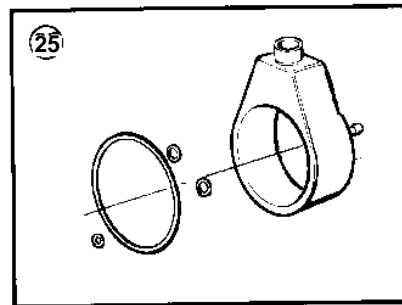

COMMON

7222

COMMON

REF	PART NO.	QTY	DESCRIPTION	NOTES
1	838310	1	Power steering pump	
2		1	· HOUSING	
3	855734	1	· Shaft set	
4		1	· · SHAFT	
5	273881	1	· · Sealing ring kit	
5A	1272634	X	· Adjusting washer	TH = 0,05 MM
	1272635	X	· Adjusting washer	TH = 0,1 MM
	1272636	X	· Adjusting washer	TH = 0,2 MM
	1272637	X	· Adjusting washer	TH = 0,3 MM
6		1	· HUB	
7	1272412	2	· Seal	
8		1	· ROTOR KIT	
9		1	· · ROTOR	
10		1	· · VANE	
11		1	· · RING	
12	273905	1	· Valve kit	
13		1	· · VALVE	
14		1	· · SPRING	
15	1272427	1	· Pin	
16	1329586	1	· Plate	
17	855736	1		
18	1329589	1	· Spring	
19	855735	1	· Sealing kit	
20		1	· · O-RING	
21		1	· · O-RING	
22		2	· · O-RING	
23		2	· · O-RING	
24	1272431	1	· · Lock ring	
25	855544	1	· Oil container kit	
26		1	· O-RING	INCLUDED IN 855735.
27		1	· O-RING	INCLUDED IN 855735.
28		1	· O-RING	INCLUDED IN 855735.
29	855574	2	· Stud	
30	1330839	1	· Cover