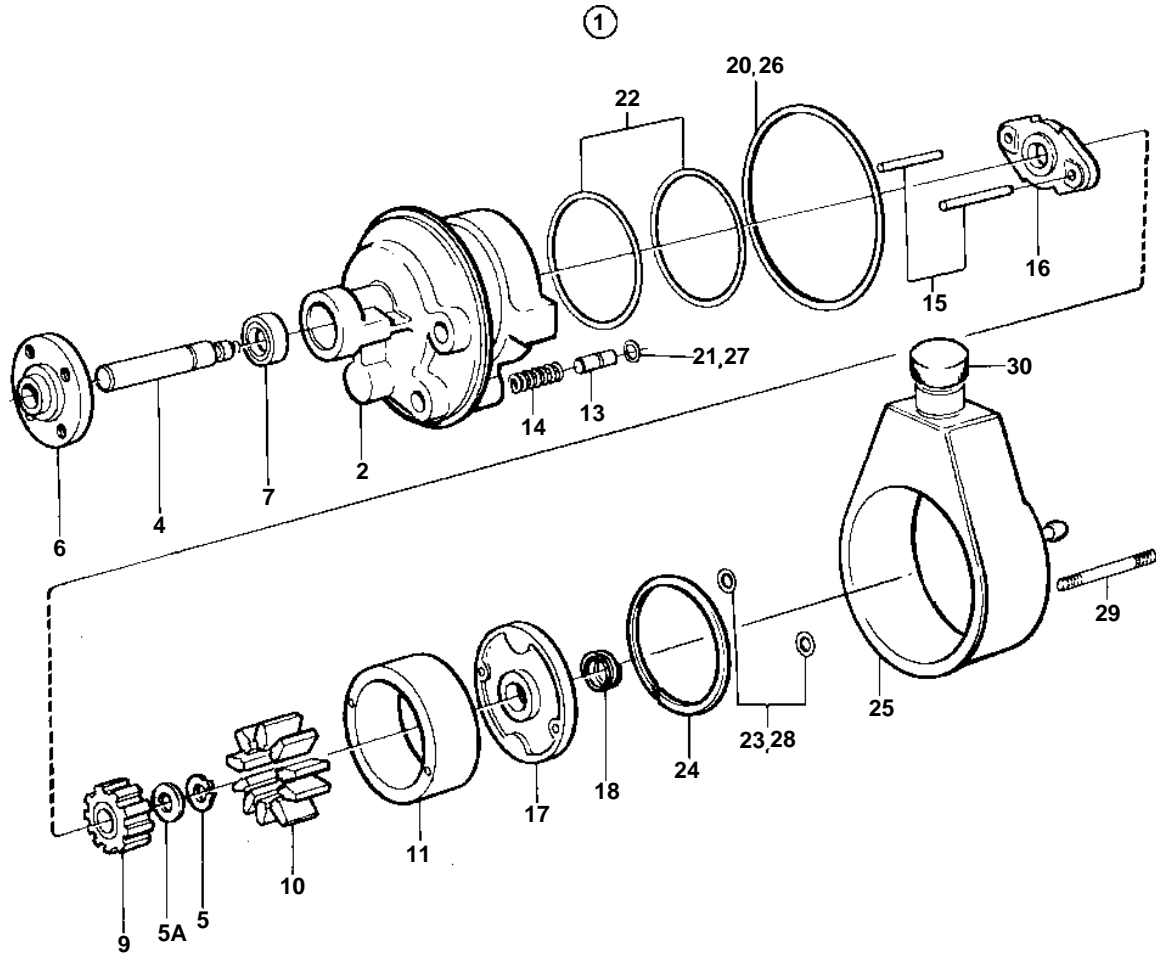

COMMON

7222

COMMON

REF	PART NO.	QTY	DESCRIPTION	NOTES
1	838310	1	Power steering pump	
2		1	· HOUSING	
3	855734	1	· Shaft set	
4		1	· · SHAFT	
5	273881	1	· · Sealing ring kit	
5A	1272634	X	· Adjusting washer	TH = 0,05 MM
	1272635	X	· Adjusting washer	TH = 0,1 MM
	1272636	X	· Adjusting washer	TH = 0,2 MM
	1272637	X	· Adjusting washer	TH = 0,3 MM
6		1	· HUB	
7	1272412	2	· Seal	
8		1	· ROTOR KIT	
9		1	· · ROTOR	
10		1	· · VANE	
11		1	· · RING	
12	273905	1	· Valve kit	
13		1	· · VALVE	
14		1	· · SPRING	
15	1272427	1	· Pin	
16	1329586	1	· Plate	
17	855736	1		
18	1329589	1	· Spring	
19	855735	1	· Sealing kit	
20		1	· · O-RING	
21		1	· · O-RING	
22		2	· · O-RING	
23		2	· · O-RING	
24	1272431	1	· · Lock ring	
25	855544	1	· Oil container kit	
26		1	· O-RING	INCLUDED IN 855735.
27		1	· O-RING	INCLUDED IN 855735.
28		1	· O-RING	INCLUDED IN 855735.
29	855574	2	· Stud	
30	1330839	1	· Cover