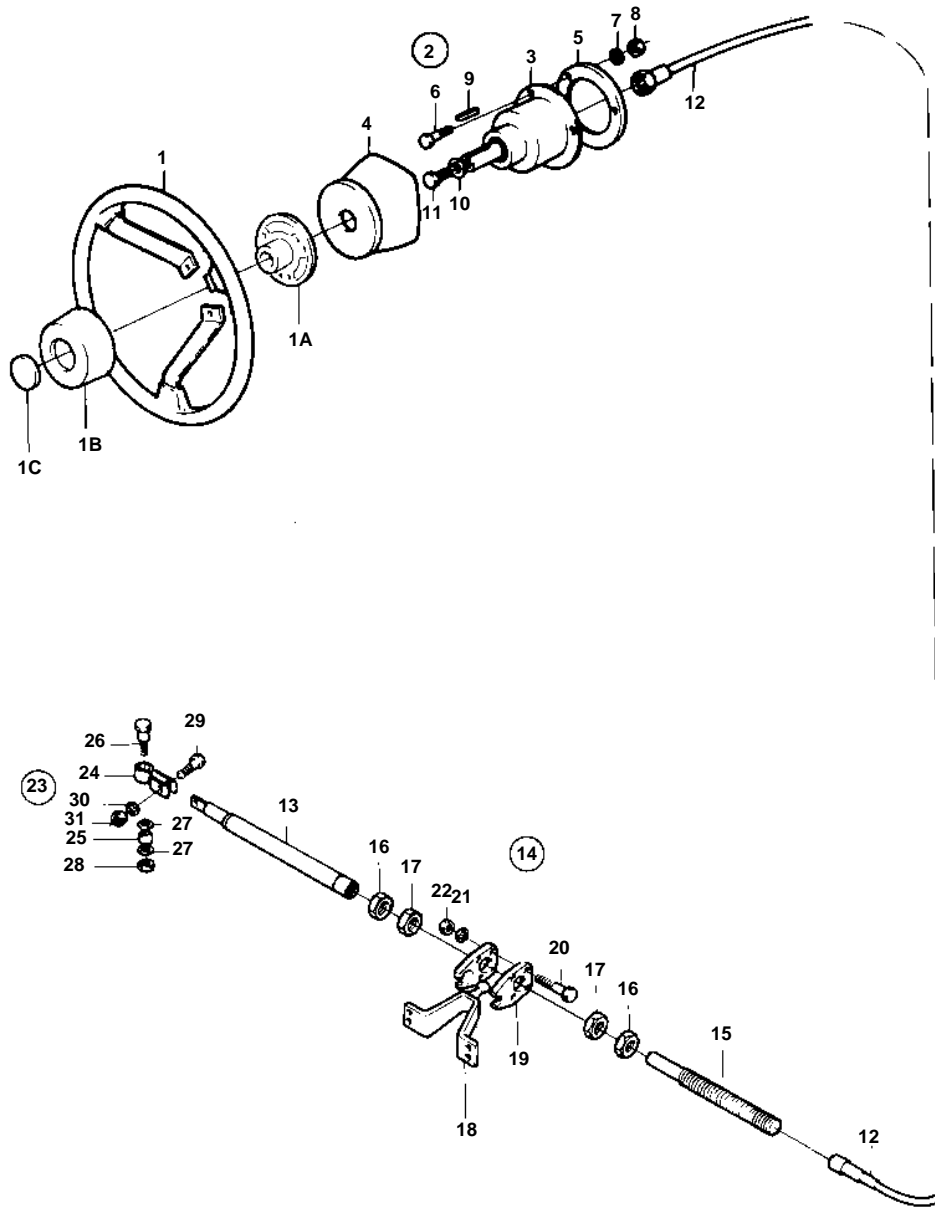

COMMON

7532

COMMON

REF	PART NO.	QTY	DESCRIPTION	NOTES
1	850936	1	Steering wheel	
1A	850937	1	• Steering wheel hub	
1B	828943	1	• Steering wheel pad	
1C	850938	1	• Steering wh emblem	
2	851056	1	Steering head	
3		1	• STEERING GEAR	
4	851057	1	• Cover	
5	851069	1	• Washer	
6	940101	3	• Screw	
7	941906	3	• Spring washer	(955892)
8	955781	3	• Nut	
9	851349	1	• Key	
10	948823	1	• Washer	
11	940148	1	• Screw	
12	852035	X	Steering cable	L = 800 MM
	851016	X	Steering cable	L = 2500 MM. REPLACED BY 851017.
	851017	X	Steering cable	L = 2750 MM
	851018	X	Steering cable	L = 3000 MM
	851019	X	Steering cable	L = 3250 MM
	851020	X	Steering cable	L = 3500 MM
	851021	X	Steering cable	L = 3750 MM
	851022	X	Steering cable	L = 4000 MM
	851023	X	Steering cable	L = 4250 MM
	851024	X	Steering cable	L = 4500 MM
	851025	X	Steering cable	L = 4750 MM
	851026	X	Steering cable	L = 5000 MM
	851027	X	Steering cable	L = 5250 MM
	851028	X	Steering cable	L = 5500 MM
	851029	X	Steering cable	L = 5750 MM
	851030	X	Steering cable	L = 6000 MM
	851031	X	Steering cable	L = 6500 MM
	851032	X	Steering cable	L = 7000 MM
	851033	X	Steering cable	L = 7500 MM
	851034	X	Steering cable	L = 8000 MM
	851921	X	Steering cable	L = 8500 MM
	851922	X	Steering cable	L = 9000 MM
	851923	X	Steering cable	L = 9500 MM
13	851059	1	Steering cylinder	FOR PORT MOUNTING.
	851147	1	Steering cylinder	FOR STARBOARD MOUNTING.
14	853290	1	Stern attachment	
15	850771	1	• Anchorage	
16	850778	1	• Nut	
17	853306	2	• Nut	
18	851093	1	• Bracket	
19	828854	2	• Anchorage	IK
20	940101	4	• Screw	
21	941906	4	• Spring washer	
22	963105	4	• Nut	
23	828924	1	• Ball joint kit	(851122)
24		1	• • BRACKET	
25	851121	1	• • Sleeve	
26	851117	1	• • Shoulder screw	
27	942551	2	• • Washer	
28	966172	1	• • Nut	
29	851118	1	• • Shoulder screw	
30	941670	1	• • Washer	
31	966171	1	• • Lock nut	