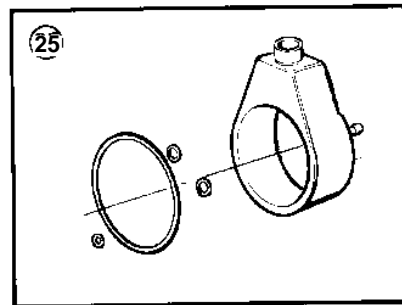

COMMON

7222

COMMON

REF	PART NO.	QTY	DESCRIPTION	NOTES
1	838310	1	Power steering pump	
2		1	· HOUSING	
3	855734	1	· Shaft set	
4		1	· · SHAFT	
5	273881	1	· · Sealing ring kit	
5A	1272634	X	· Adjusting washer	TH = 0,05 MM
	1272635	X	· Adjusting washer	TH = 0,1 MM
	1272636	X	· Adjusting washer	TH = 0,2 MM
	1272637	X	· Adjusting washer	TH = 0,3 MM
6		1	· HUB	
7	1272412	2	· Seal	
8		1	· ROTOR KIT	
9		1	· · ROTOR	
10		1	· · VANE	
11		1	· · RING	
12	273905	1	· Valve kit	
13		1	· · VALVE	
14		1	· · SPRING	
15	1272427	1	· Pin	
16	1329586	1	· Plate	
17	855736	1		
18	1329589	1	· Spring	
19	855735	1	· Sealing kit	
20		1	· · O-RING	
21		1	· · O-RING	
22		2	· · O-RING	
23		2	· · O-RING	
24	1272431	1	· · Lock ring	
25	855544	1	· Oil container kit	
26		1	· O-RING	INCLUDED IN 855735.
27		1	· O-RING	INCLUDED IN 855735.
28		1	· O-RING	INCLUDED IN 855735.
29	855574	2	· Stud	
30	1330839	1	· Cover	