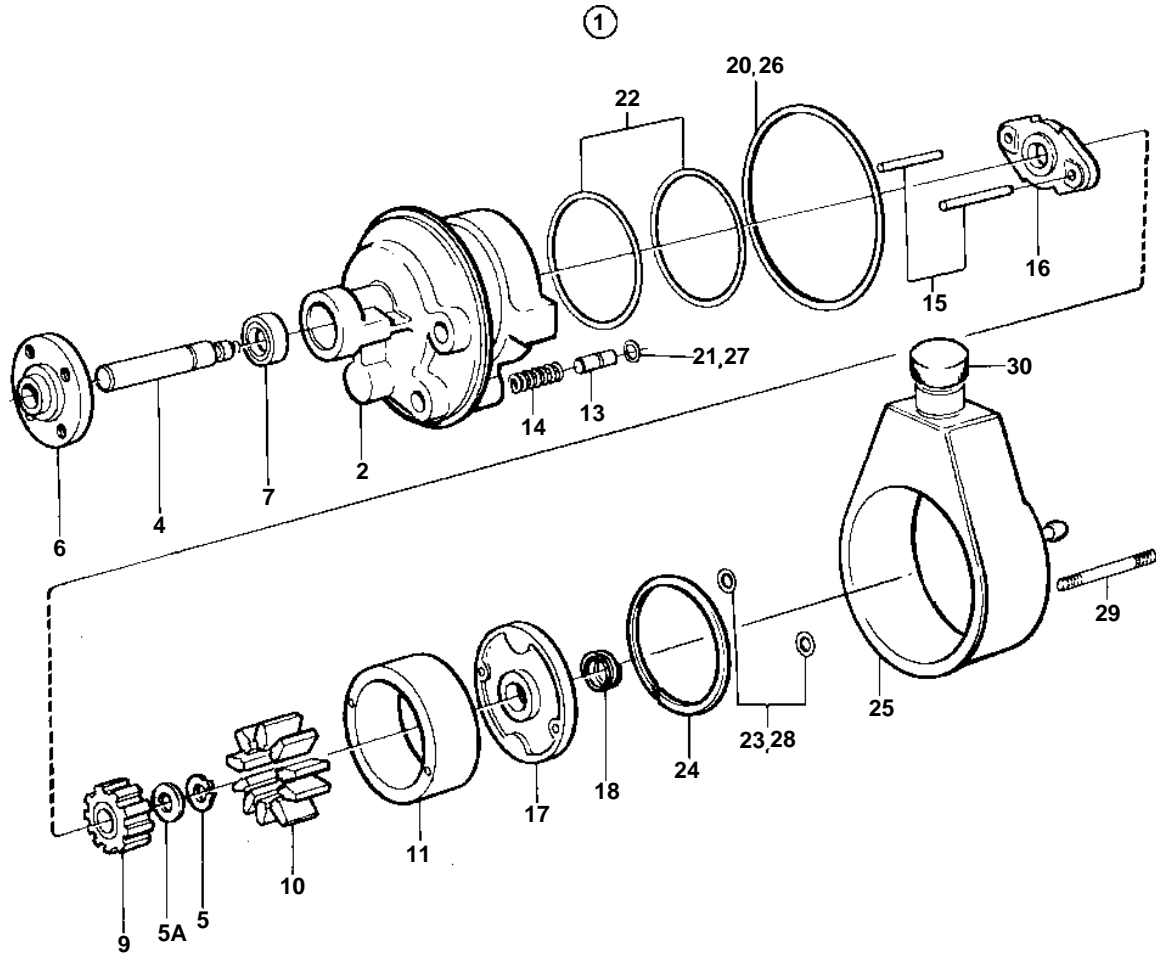

COMMON

7222

COMMON

REF	PART NO.	QTY	DESCRIPTION	NOTES
1	838310	1	Power steering pump	
2		1	· HOUSING	
3	855734	1	· Shaft set	
4		1	· · SHAFT	
5	273881	1	· · Sealing ring kit	
5A	1272634	X	· Adjusting washer	TH = 0,05 MM
	1272635	X	· Adjusting washer	TH = 0,1 MM
	1272636	X	· Adjusting washer	TH = 0,2 MM
	1272637	X	· Adjusting washer	TH = 0,3 MM
6		1	· HUB	
7	1272412	2	· Seal	
8		1	· ROTOR KIT	
9		1	· · ROTOR	
10		1	· · VANE	
11		1	· · RING	
12	273905	1	· Valve kit	
13		1	· · VALVE	
14		1	· · SPRING	
15	1272427	1	· Pin	
16	1329586	1	· Plate	
17	855736	1		
18	1329589	1	· Spring	
19	855735	1	· Sealing kit	
20		1	· · O-RING	
21		1	· · O-RING	
22		2	· · O-RING	
23		2	· · O-RING	
24	1272431	1	· · Lock ring	
25	855544	1	· Oil container kit	
26		1	· O-RING	INCLUDED IN 855735.
27		1	· O-RING	INCLUDED IN 855735.
28		1	· O-RING	INCLUDED IN 855735.
29	855574	2	· Stud	
30	1330839	1	· Cover	