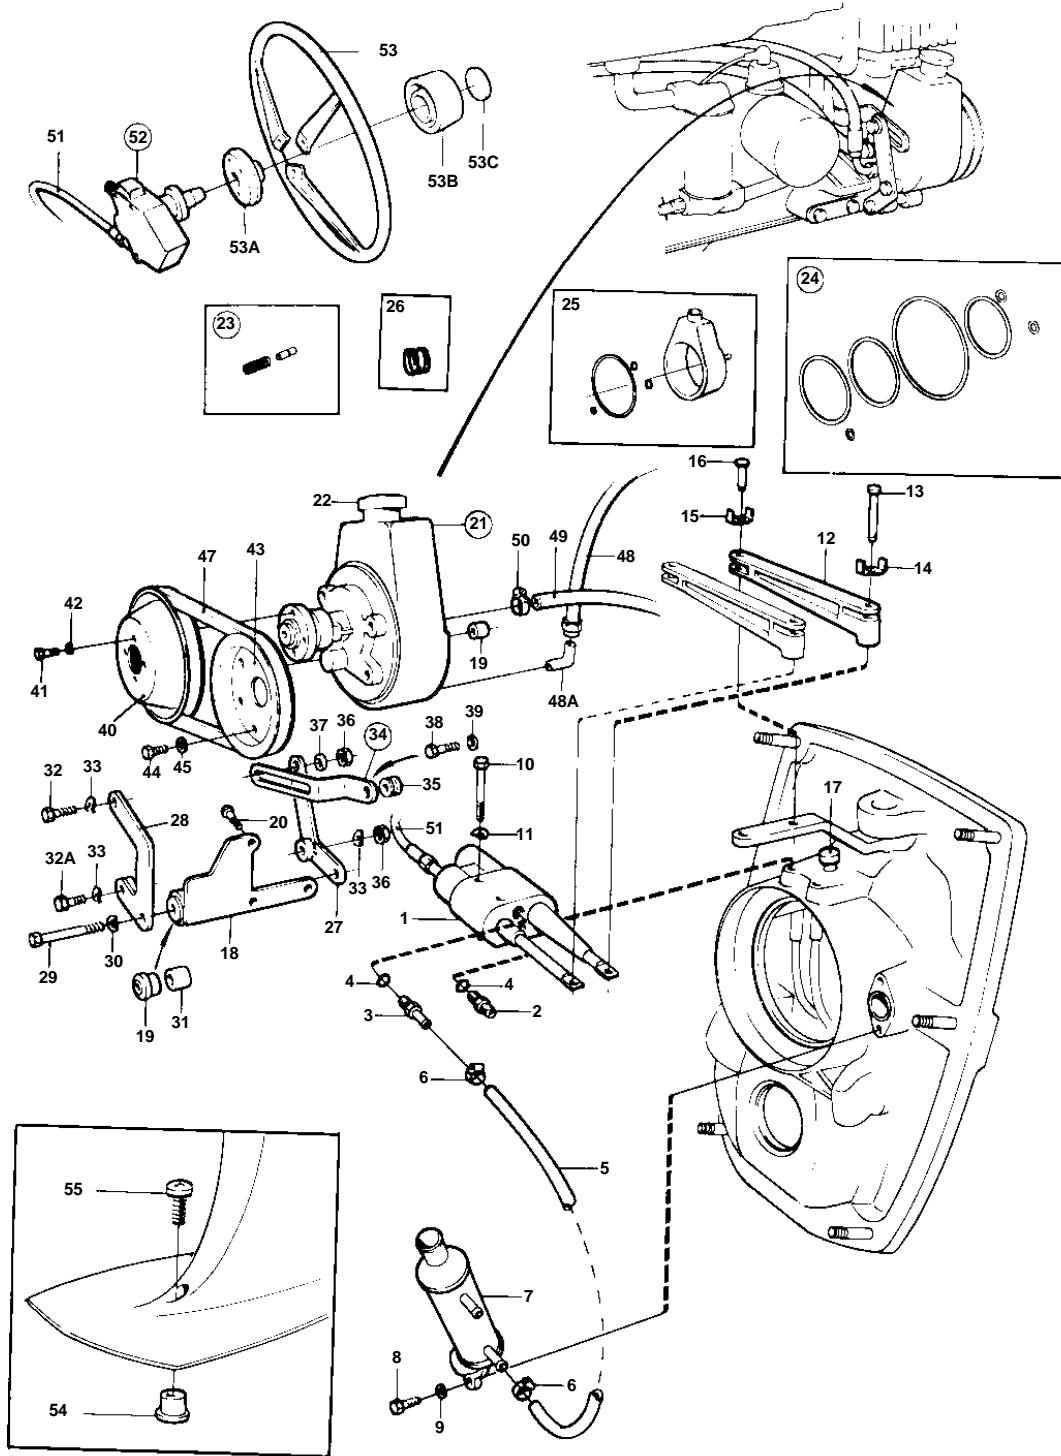

AQ131B,AQ131C

8945

AQ131B,AQ131C

REF	PART NO.	QTY	DESCRIPTION	SEE SEC.	NOTES
1	852741	1	Steering cylinder		
	853307	1	· Repair kit		
2	957031	1	Nipple		
3	946152	1	Nipple		
4	958226	2	O-ring		
5	838311	X	Hose		L = 500 MM
6	961664	3	Hose clamp		
7	838482	1	Oil cooler		
8	955515	2	Screw		
9	941906	2	Spring washer		
10	955329	2	Screw		
11	941908	2	Spring washer		
12	852787	1	Link rod		
13	852789	1	Clevis pin		
14	853160	2	· Lock washer		
15	853160	1	Lock washer		
16	913158	1	Clevis pin		
17	184700	1	Roller		
18	855273	1	Bracket		
19	463909	2	· Rubber bushing		
20	955306	3	Screw		
21	838310	1	Power steering pump	060-0292	
22	1330839	1	· Cover		
23		1	· VALVE KIT		
24	855735	1	· Sealing kit		(1272411)
25		1	· OIL CONTAINER KIT		
26	1329589	1	· Spring		
27	855275	1	Attaching plate		
28	855276	1	Attaching plate		
29	955307	1	Screw		
30	941907	1	Spring washer		
31	826652	1	Spacer sleeve		L = 20 MM
32	955315	1	Screw		L = 30 MM
32A	955317	1	Screw		L = 25 MM
33	941908	3	Spring washer		
34	855277	1	Tensioner		
35	463909	1	· Rubber bushing		
36	955783	2	Nut		
37	960148	1	Washer		
38	955298	1	Screw		
39	960141	1	Washer		
40	855353	1	Pulley		
41	955293	4	Screw		
42	941907	4	Spring washer		
43	1336647	1	Pulley		
44	947542	6	Screw		
45	949607	6	Spring washer		
46	948210	X	Strip clamp		
47	966910	1	V-belt		L = 950 MM
48	855270	1	Hose		EARLY TYPE
	853454	1	Hose		LATE TYPE.
48A	855616	1	Tube		
49	838311	X	Hose		L = 1700 MM
50	961664	1	Hose clamp		
51	850810	X	Steering cable		L = 3000 MM
	850811	X	Steering cable		L = 3300 MM
	853188	X	Steering cable		L = 3750 MM
	850813	X	Steering cable		L = 3900 MM
	850814	X	Steering cable		L = 4200 MM
	850815	X	Steering cable		L = 4500 MM
	850816	X	Steering cable		L = 4800 MM
	850817	X	Steering cable		L = 5100 MM
	853194	X	Steering cable		L = 5500 MM