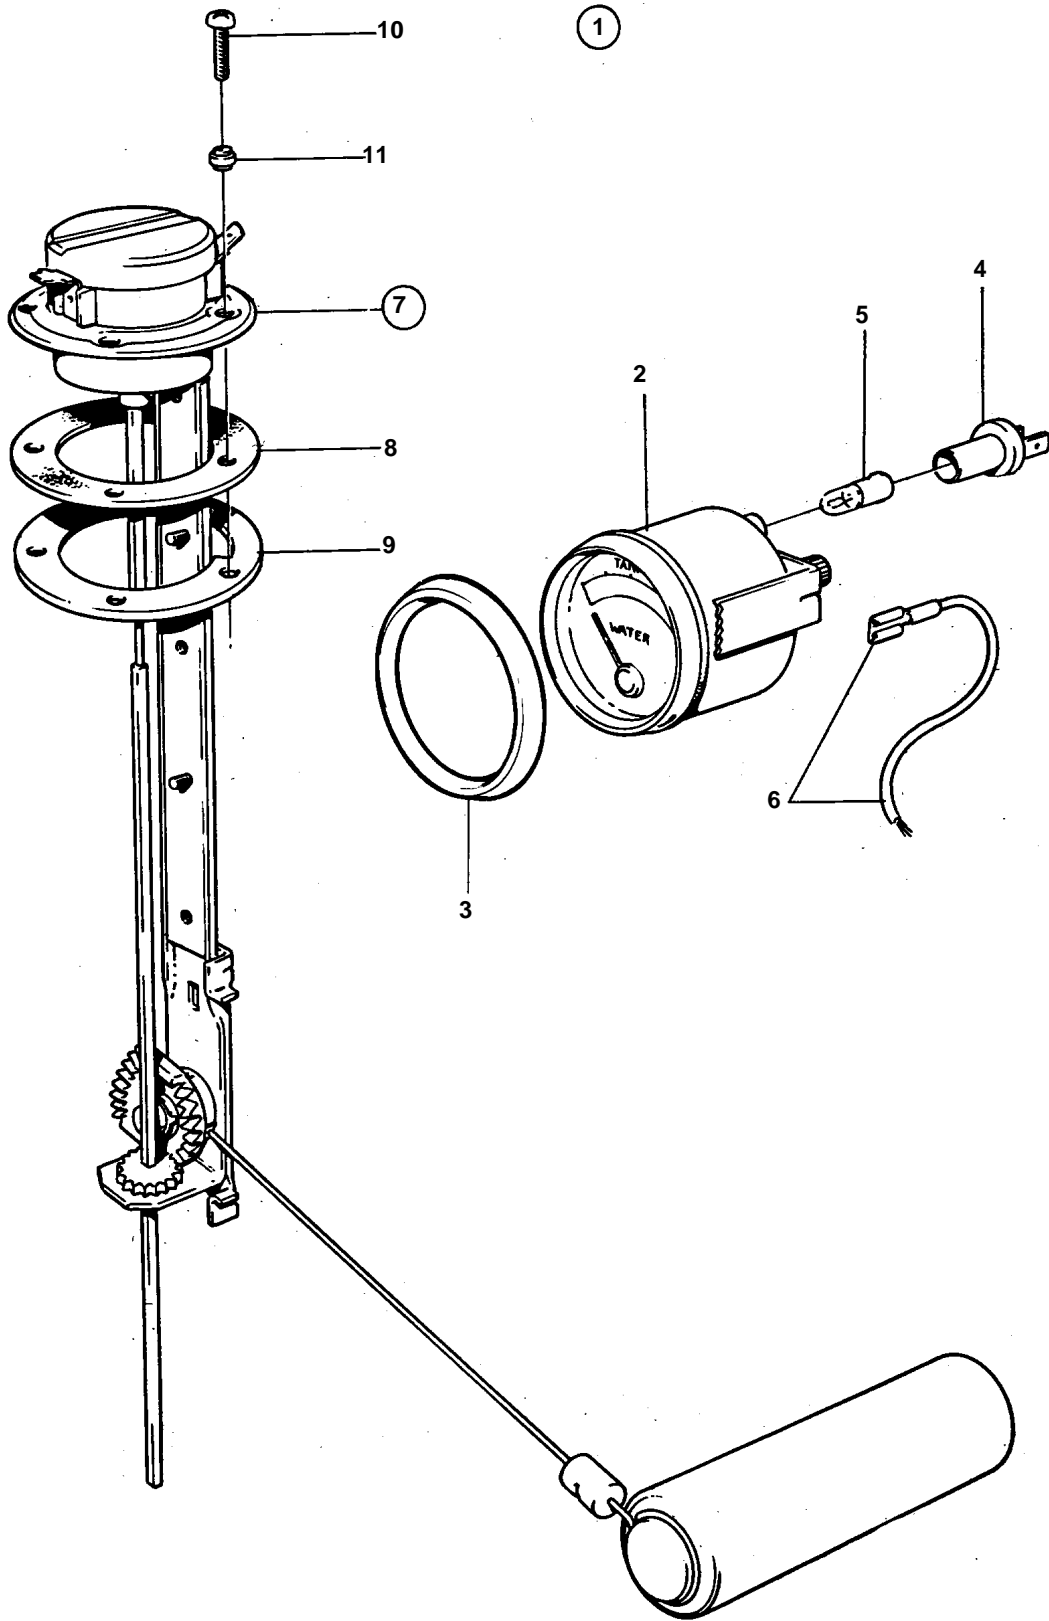

COMMON

COMMON

REF	PART NO.	QTY	DESCRIPTION	NOTES
1	858881	1	Tank gauge kit	12V
2	828635	1	· Water level gauge	
3	858643	1	· Front ring	(828542)
4	808175	1	· Bulb socket	
5	19923	1	· Bulb	
6		X	· CABLES AND TERMINALS	SEE GROUP 3
7	834389	1	· Sender	
8	89865	1	· · Gasket	
9	834480	1	· · Flange	
10	956078	4	· · Screw	L = 16 MM
11	834481	5	· · Gasket	