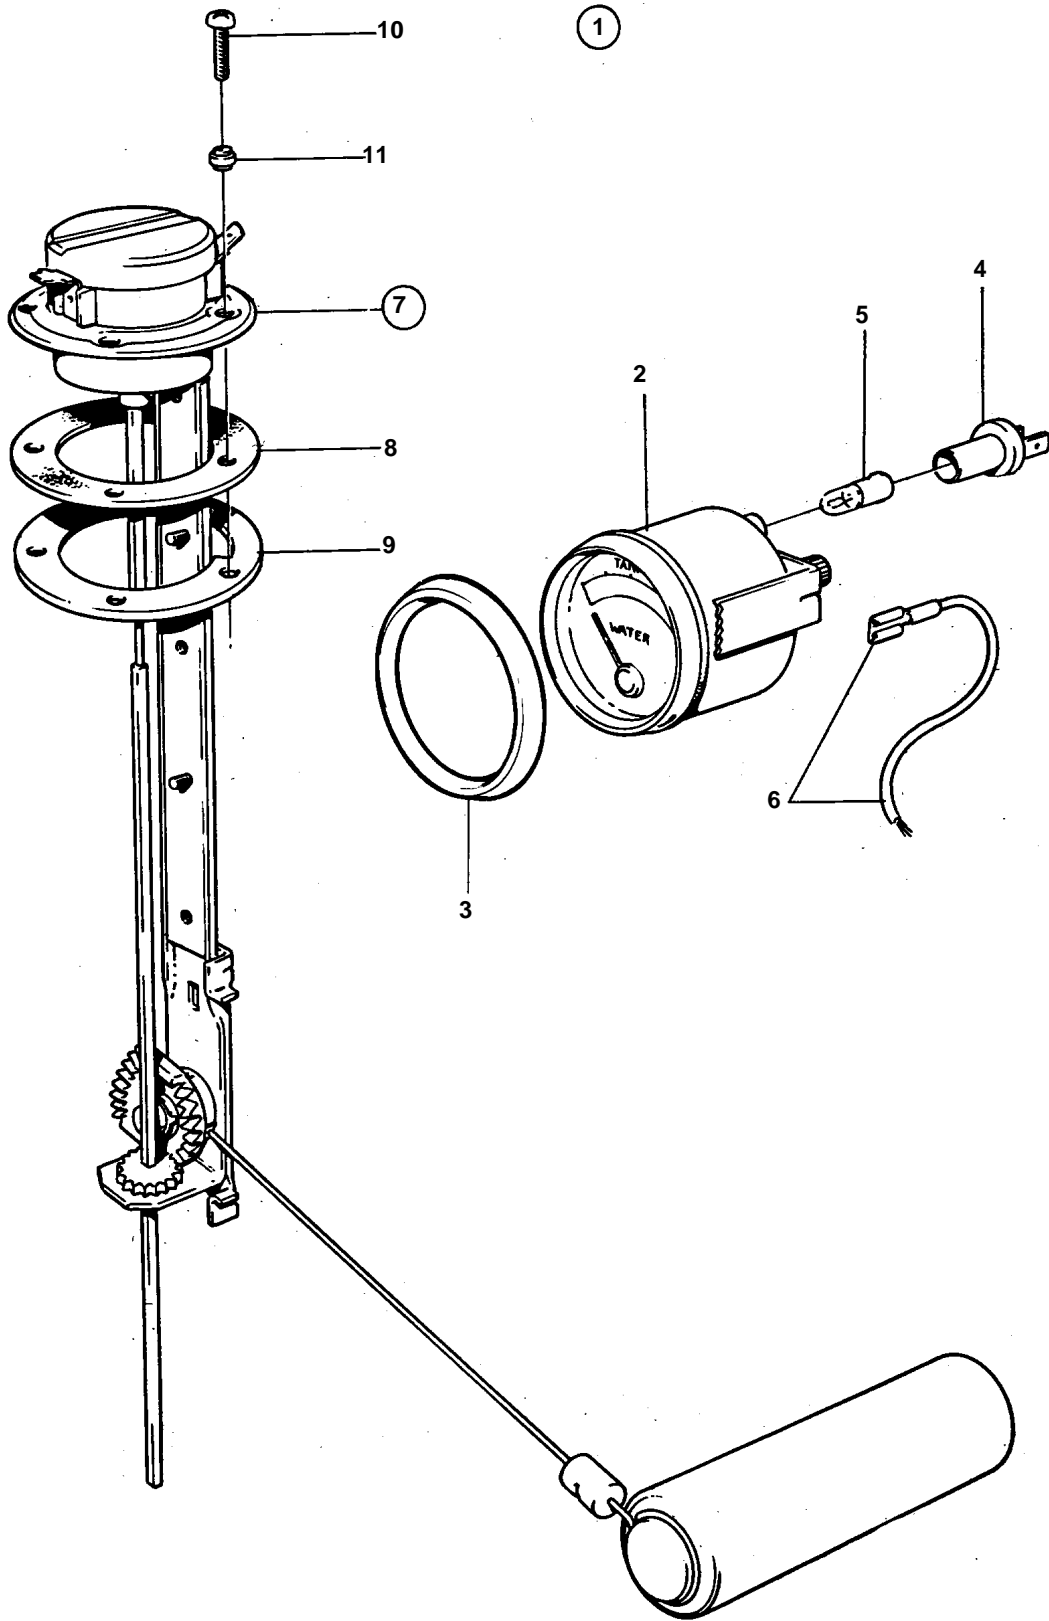

## COMMON

REF	PART NO.	QTY	DESCRIPTION	NOTES
1	858879	1	Tank gauge kit	12V
2	828632	1	• Fuel gauge	
3	858643	1	• Front ring	(828542)
4	808175	1	• Bulb socket	
5	19923	1	• Bulb	
6		X	• CABLES AND TERMINALS	SEE GROUP 3
7	837999	1	• Tank sensor	
8	89865	1	• • Gasket	
9	834480	1	• • Flange	
10	956078	4	• • Screw	L = 16 MM
11	834481	5	• • Gasket	