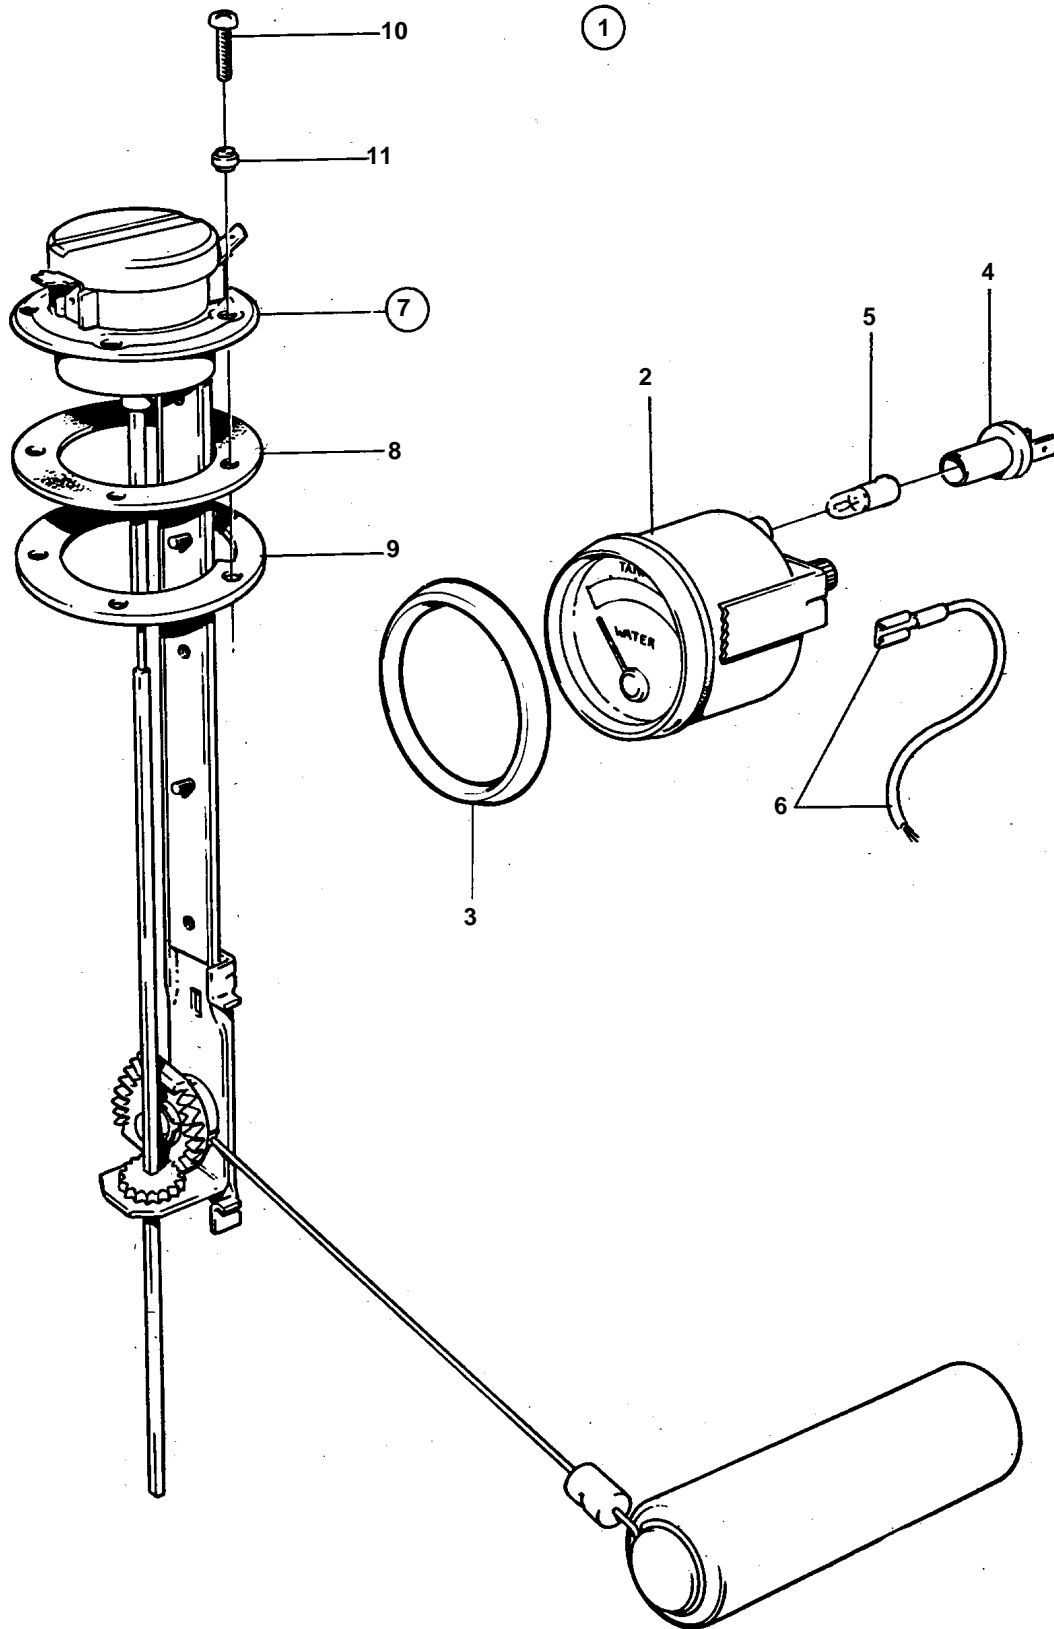

COMMON

**COMMON**

| REF | PART NO. | QTY | DESCRIPTION            | NOTES              |
|-----|----------|-----|------------------------|--------------------|
| 1   | 828714   | 1   | Fuel gauge kit         | 12V REPL BY 858879 |
| 2   | 828632   | 1   | · Fuel gauge           | *                  |
| 3   | 858643   | 1   | · Front ring           | (828542)           |
| 4   | 808175   | 1   | · Bulb socket          |                    |
| 5   | 19923    | 1   | · Bulb                 |                    |
| 6   |          | X   | · CABLES AND TERMINALS | SEE GROUP 3        |
| 7   | 837999   | 1   | · Tank sensor          |                    |
| 8   | 89865    | 1   | · · Gasket             |                    |
| 9   | 834480   | 1   | · · Flange             |                    |
| 10  | 956078   | 4   | · · Screw              | L = 16 MM          |
|     | 956081   | 1   | · · Screw              | L = 25 MM          |
| 11  | 834481   | 5   | · · Gasket             |                    |