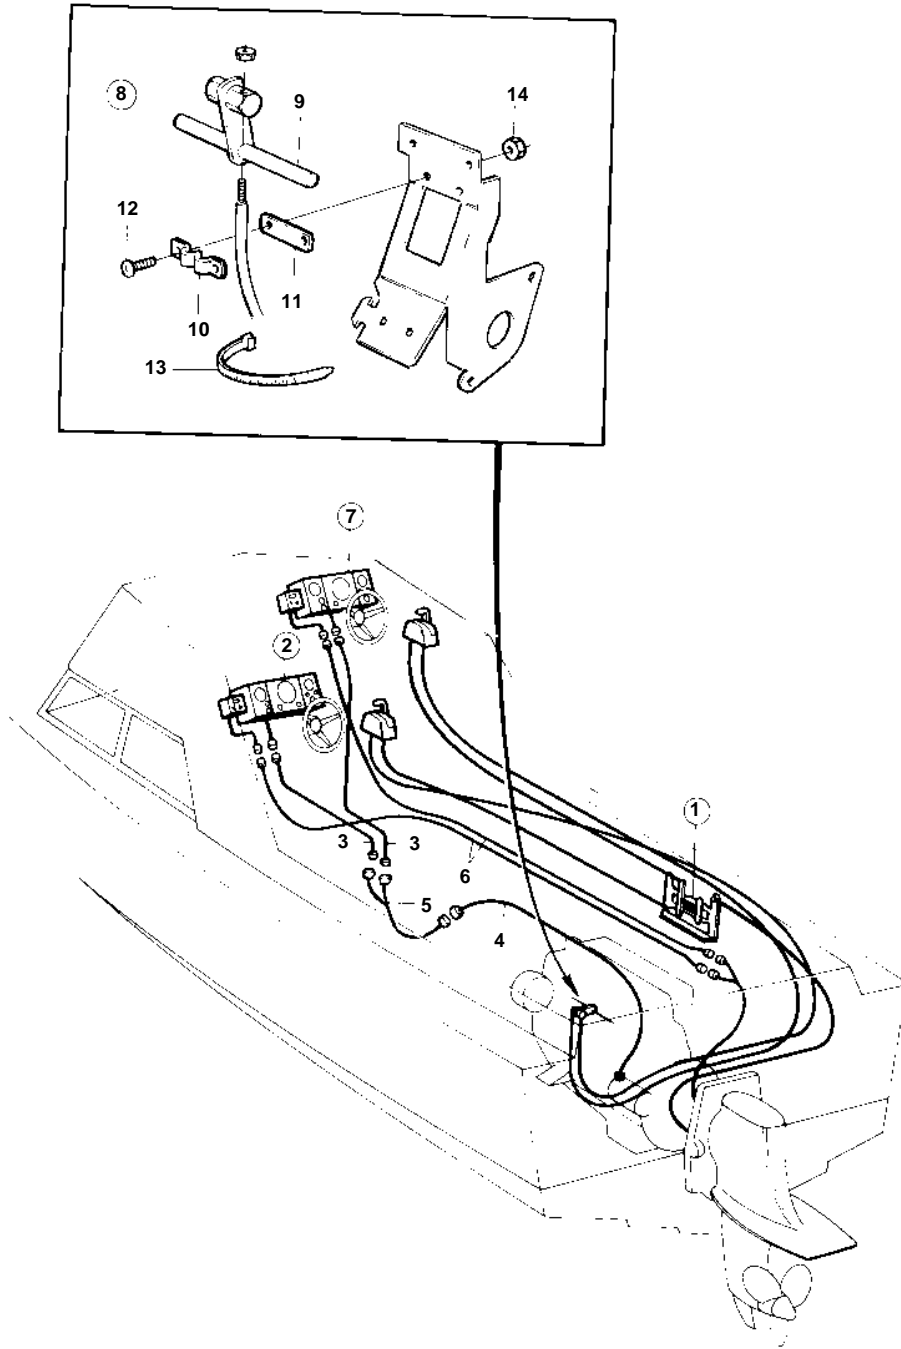

COMMON

9630

COMMON

REF	PART NO.	QTY	DESCRIPTION	SEE SEC.	NOTES
1	828164	1	Collector		
				090-2550	
2	856015	1	Instrument panel		REPL BY 856674
			COMPONENTS		SEE GROUP 3
	856674	1	Instrument panel		
			COMPONENTS		SEE GROUP 3
3	835671	X	Cable trunk		L = 3000 MM
4	835670	X	Cable trunk		L = 6100 MM
5	1140317	1	Y-koppling		
6	835672	X	Cable trunk		
7	853067	1	Instrument panel		
				090-2525	
8	855355	1	Mounting kit		
9	841724	1	· Countershaft		
10	850182	1	· Cable attachment		
11	850183	1	· Spacer		
12	946753	2	· Screw		
13	948210	1	· Strip clamp		
14	955844	2	· Nut		