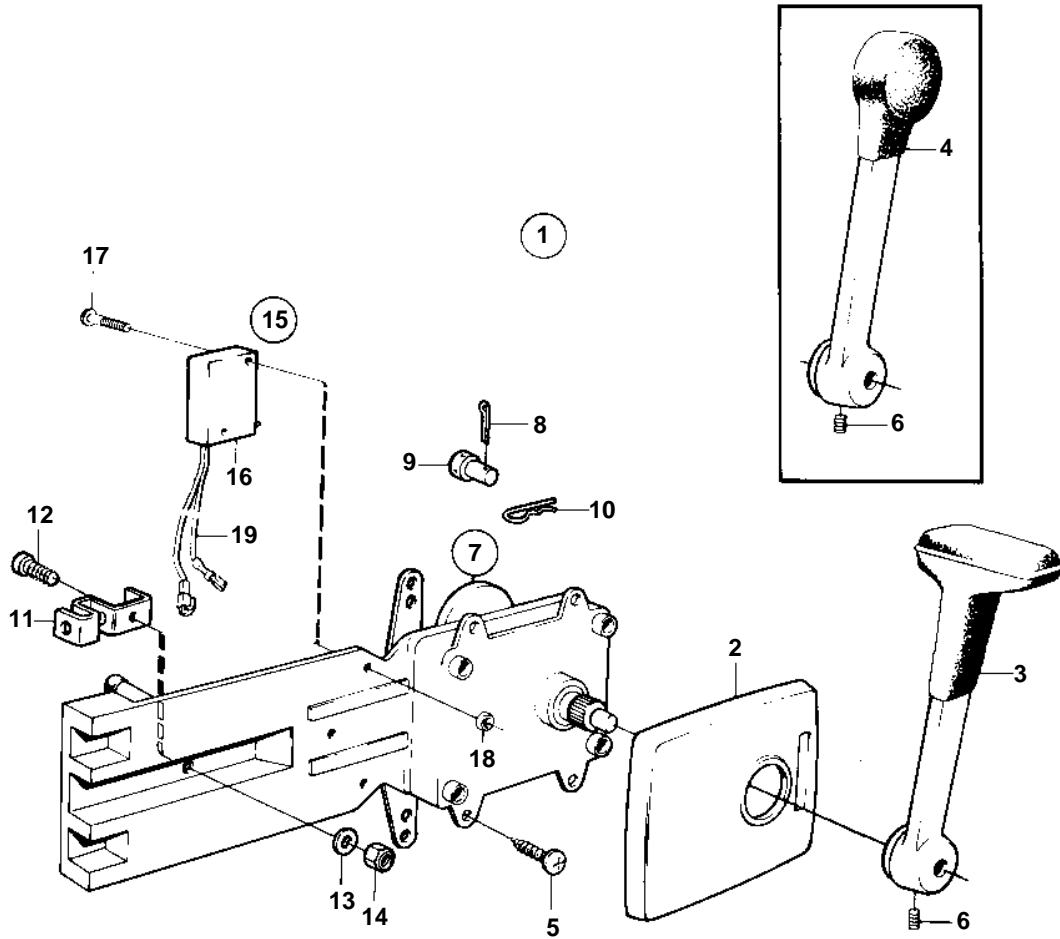

COMMON

9584

COMMON

REF	PART NO.	QTY	DESCRIPTION	NOTES
1	851605	1	Mounting kit	FOR SAILING BOAT.
2	1140048	1	· Cover	
4	839521	1	· Lever	FOR SAILING BOAT.
5	955142	4	· Screw	
6	839693	1	· Lock screw	
7	851601	1	· Control	
8	17253	2	· Cotter pin	
9	839638	2	· Cube	
10	852924	1	· Clip	
11	853423	1	· Retainer	
12	839664	1	· Screw	
13	940275	1	· Washer	
14	946435	1	· Lock nut	
15	855352	1	Neutral posit contac	
16	850200	1	· Switch	
17	946177	2	· Screw	
18	947536	2	· Nut	
19		X	· CABLES AND TERMINALS	SEE GROUP 3