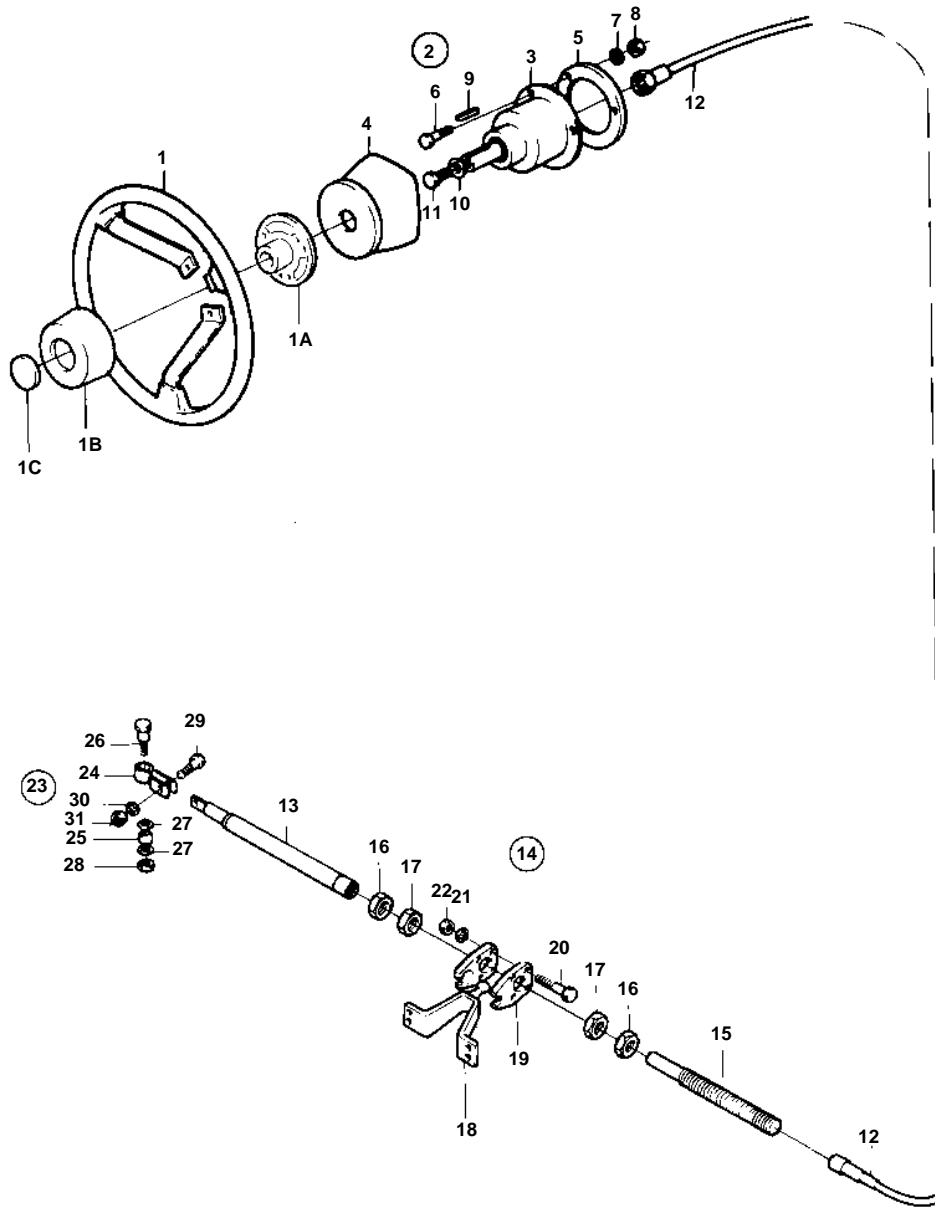

COMMON

7532

COMMON

REF	PART NO.	QTY	DESCRIPTION	NOTES
1	850936	1	Steering wheel	
1A	850937	1	• Steering wheel hub	
1B	828943	1	• Steering wheel pad	
1C	850938	1	• Steering wh emblem	
2	851056	1	Steering head	
3		1	• STEERING GEAR	
4	851057	1	• Cover	
5	851069	1	• Washer	
6	940101	3	• Screw	
7	941906	3	• Spring washer	(955892)
8	955781	3	• Nut	
9	851349	1	• Key	
10	948823	1	• Washer	
	940148	1	• Screw	
12	852035	X	Steering cable	L = 800 MM
	851016	X	Steering cable	L = 2500 MM
	851017	X	Steering cable	L = 2750 MM
	851018	X	Steering cable	L = 3000 MM
	851019	X	Steering cable	L = 3250 MM
	851020	X	Steering cable	L = 3500 MM
	851021	X	Steering cable	L = 3750 MM
	851022	X	Steering cable	L = 4000 MM
	851023	X	Steering cable	L = 4250 MM
	851024	X	Steering cable	L = 4500 MM
	851025	X	Steering cable	L = 4750 MM
	851026	X	Steering cable	L = 5000 MM
	851027	X	Steering cable	L = 5250 MM
	851028	X	Steering cable	L = 5500 MM
	851029	X	Steering cable	L = 5750 MM
	851030	X	Steering cable	L = 6000 MM
	851031	X	Steering cable	L = 6500 MM
	851032	X	Steering cable	L = 7000 MM
	851033	X	Steering cable	L = 7500 MM
	851034	X	Steering cable	L = 8000 MM
	851921	X	Steering cable	L = 8500 MM
	851922	X	Steering cable	L = 9000 MM
	851923	X	Steering cable	L = 9500 MM
13	851059	1	Steering cylinder	FOR PORT MOUNTING.
	851147	1	Steering cylinder	FOR STARBOARD MOUNTING.
14	853290	1	Stern attachment	
15	850771	1	• Anchorage	
16	850778	1	• Nut	
17	853306	2	• Nut	
18	851093	1	• Bracket	
19	828854	2	• Anchorage	IK
20	940101	4	• Screw	
21	941906	4	• Spring washer	
22	963105	4	• Nut	
23	851122	1	• Ball joint kit	
24		1	• • BRACKET	
25	851121	1	• • Sleeve	
26	851117	1	• • Shoulder screw	
27	942551	2	• • Washer	
28	966172	1	• • Nut	
29	851118	1	• • Shoulder screw	
30	941670	1	• • Washer	
31	966171	1	• • Lock nut	