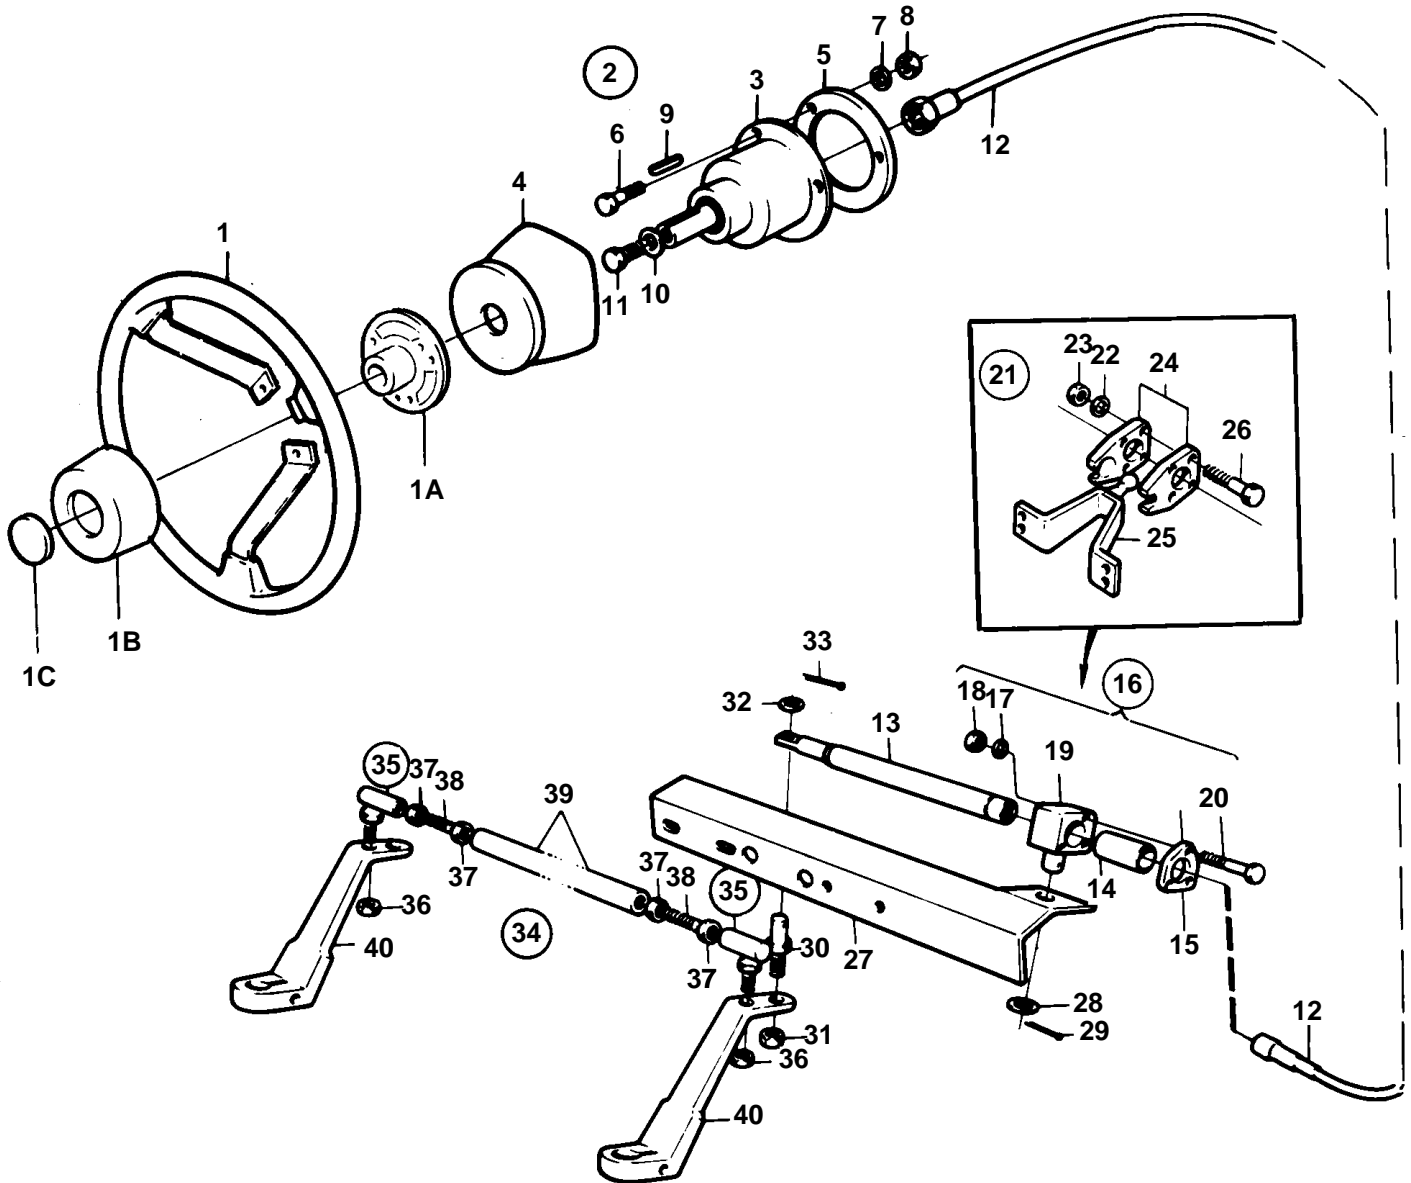

AQ120B,AQ125A

7534

AQ120B,AQ125A

REF	PART NO.	QTY	DESCRIPTION	NOTES
1	850936	1	Steering wheel	
2	851056	1	Steering head	
3		1	• STEERING GEAR	
4	851057	1	• Cover	
5	851069	1	• Washer	
6	940101	3	• Screw	
7	941906	3	• Spring washer	(955892)
8	955781	3	• Nut	
9	851349	1	• Key	
10	948823	1	• Washer	
11	940148	1	• Screw	
12	852035	X	Steering cable	L = 800 MM
	851016	X	Steering cable	L = 2500 MM
	851017	X	Steering cable	L = 2750 MM
	851018	X	Steering cable	L = 3000 MM
	851019	X	Steering cable	L = 3250 MM
	851020	X	Steering cable	L = 3500 MM
	851021	X	Steering cable	L = 3750 MM
	851022	X	Steering cable	L = 4000 MM
	851023	X	Steering cable	L = 4250 MM
	851024	X	Steering cable	L = 4500 MM
	851025	X	Steering cable	L = 4750 MM
	851026	X	Steering cable	L = 5000 MM
	851027	X	Steering cable	L = 5250 MM
	851028	X	Steering cable	L = 5500 MM
	851029	X	Steering cable	L = 5750 MM
	851030	X	Steering cable	L = 6000 MM
	851031	X	Steering cable	L = 6500 MM
	851032	X	Steering cable	L = 7000 MM
	851033	X	Steering cable	L = 7500 MM
	851034	X	Steering cable	L = 8000 MM
	851921	X	Steering cable	L = 8500 MM
	851922	X	Steering cable	L = 9000 MM
	851923	X	Steering cable	L = 9500 MM
13	851059	1	Steering cylinder	FOR PORT MOUNTING.
	851147	1	Steering cylinder	FOR STARBOARD MOUNTING.
14	851094	1	• Sleeve	
15	850961	1	• Washer	
17	941906	3	• Spring washer	
18	955751	3	• Screw	
19	828877	1	• Spare parts kit	
20	955289	3	• Screw	
22	941906	2	• Spring washer	
23	963105	2	• Nut	
24	828854	2	• Anchorage	
25		1	• BALLBOLT	
26	940101	2	• Screw	
27	851096	1	Bracket	ONLY FOR TWIN INSTALLATION.
28	955903	1	• Washer	
29	907861	1	• Cotter pin	
30	850860	1	• Screw	
31	950386	1	• Nut	
32	940097	1	• Washer	
33	907849	1	Cotter pin	SEE GROUP 4A
34	850890	1	Tie rod end kit	
35	814152	2	• Ball joint	
36	950386	2	• Nut	
37	940152	4	• Nut	
38	839577	2	• Rod	
39	850775	1	• Tube	