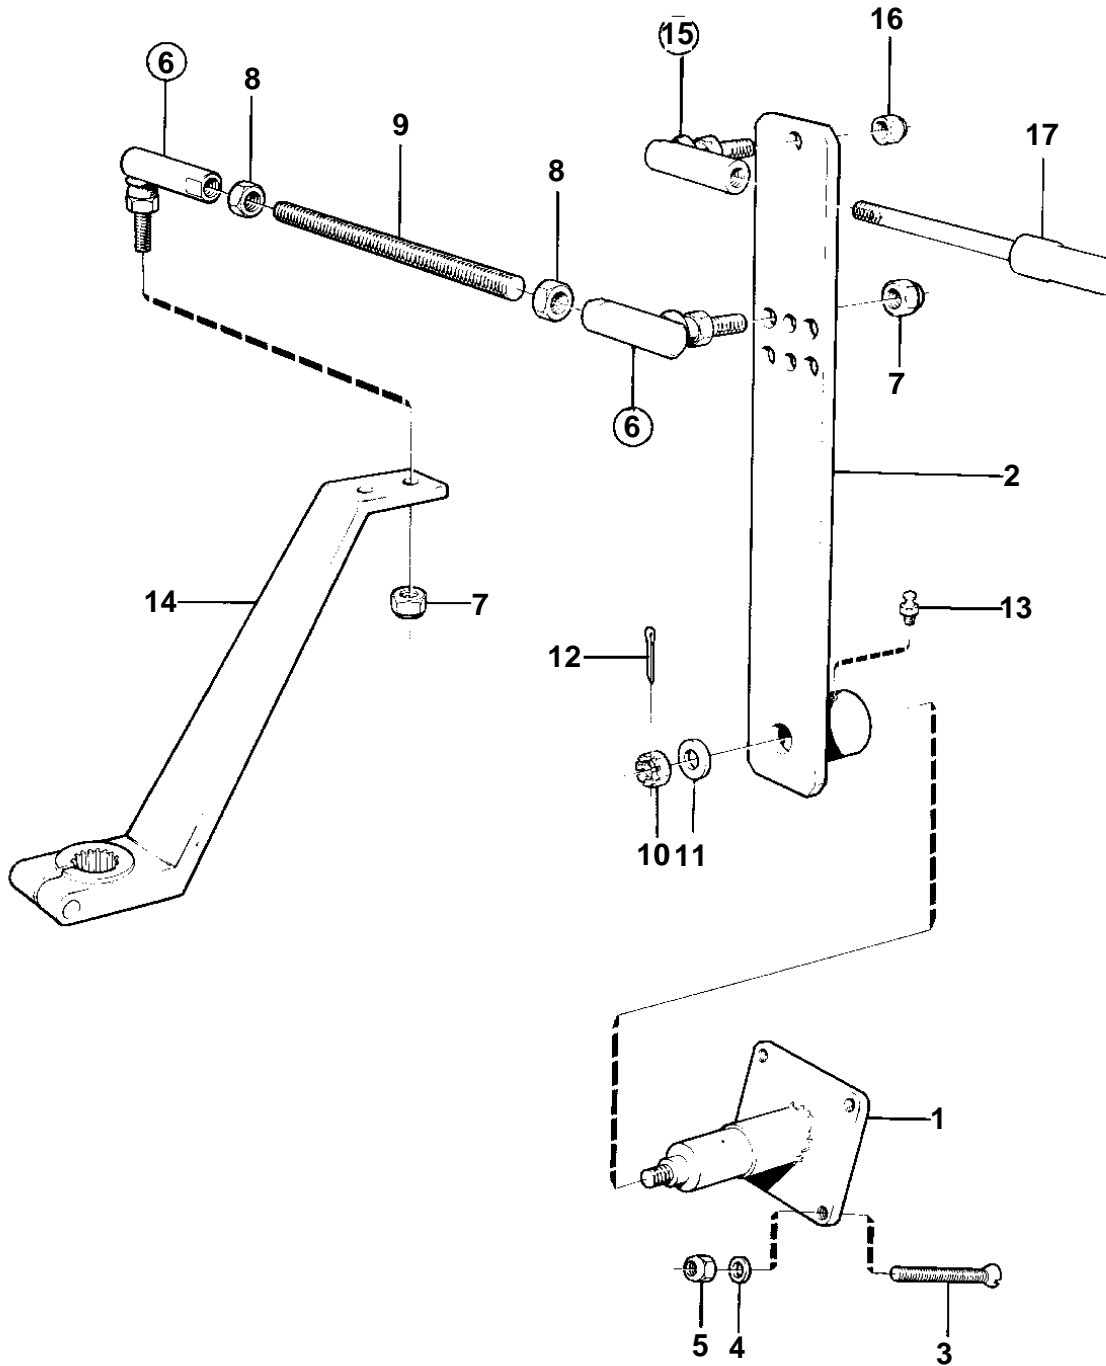

COMMON

4663

COMMON

REF	PART NO.	QTY	DESCRIPTION	NOTES
1	897029	1	Bracket	
2	897030	1	Guide rod	
3	804435	4	Screw	
4	955894	4	Washer	
5	950363	4	Nut	
6	814152	4	Ball joint	
7	950386	4	• Nut	
8	940154	4	Nut	
9	949155	2	Rod	
10	955866	1		
11	955897	1	Washer	
12	907849	1	Cotter pin	
13	951739	1	Lubricating nipple	
14		1	STEERING ARM	SEE GROUP 4A
15	814152	1	Ball joint	
16	950386	1	• Nut	
17		X	STEERING CABLE	