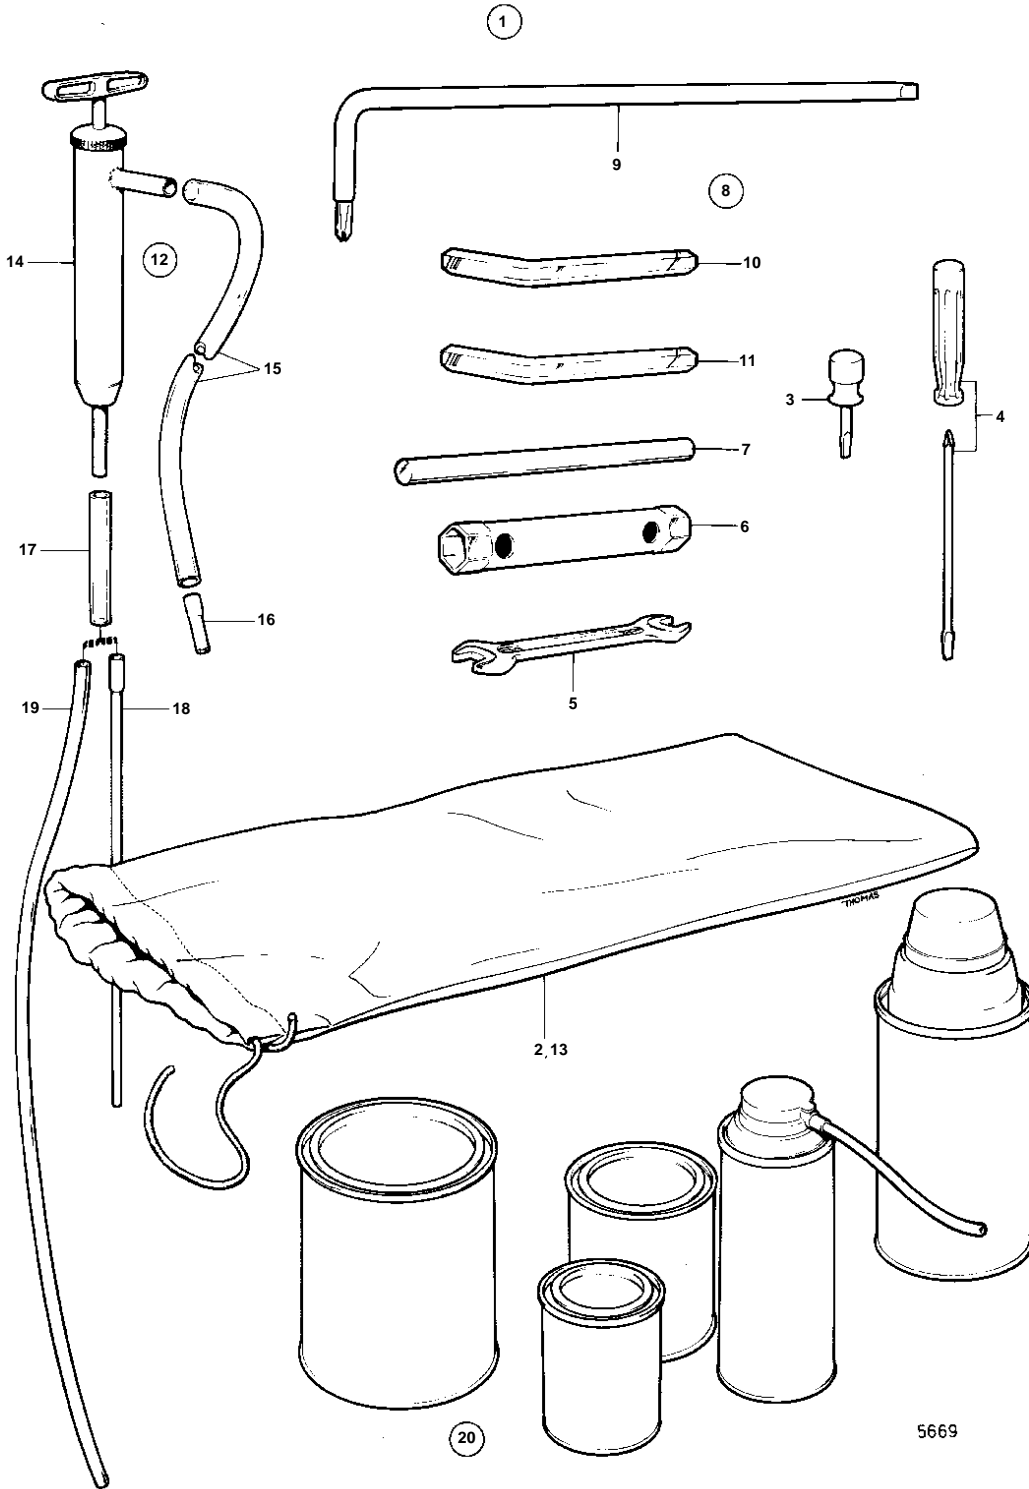

AQ140A,AQ120B,AQ125,BB140A

AQ140A,AQ120B,AQ125,BB140A

REF	PART NO.	QTY	DESCRIPTION	NOTES
1	844636	1	Tool kit	
2	844642	1	• Tool bag	(809863)
3	841044	1	• Screwdriver	
4	963929	1	• Screwdriver	
5	843929	1	• Open-end wrench	8-10MM
	210056	1	• Open-end wrench	11-12MM
	841252	1	• Open-end wrench	13-16MM
	962053	1	• Open-end wrench	13-17MM
	962060	1	• Open-end wrench	14-17MM
	962054	1	• Open-end wrench	19-22MM
6	884570	1	Spark plug spanner	
7	1210305	1	Lever	
8	841045	1	Tool kit	AQ DRIVE UNIT
9	834980	1	• Screwdriver	
10	914675	1	• Allen wrench	114"
	914677	1	• Allen wrench	3/8"
11	851462	2	Puller	AQ DRIVE UNIT
12	875117	1	Oil bilge pump	
13	844642	1	• Tool bag	(809863)
14		1	• OIL BILGE PUMP	
15	806282	1	• Hose	L = 1000 MM
16	841046	1	• Hose	
17	941405	X	• Hose	L = 100 MM
18	835964	1	• Tube	L = 711 MM