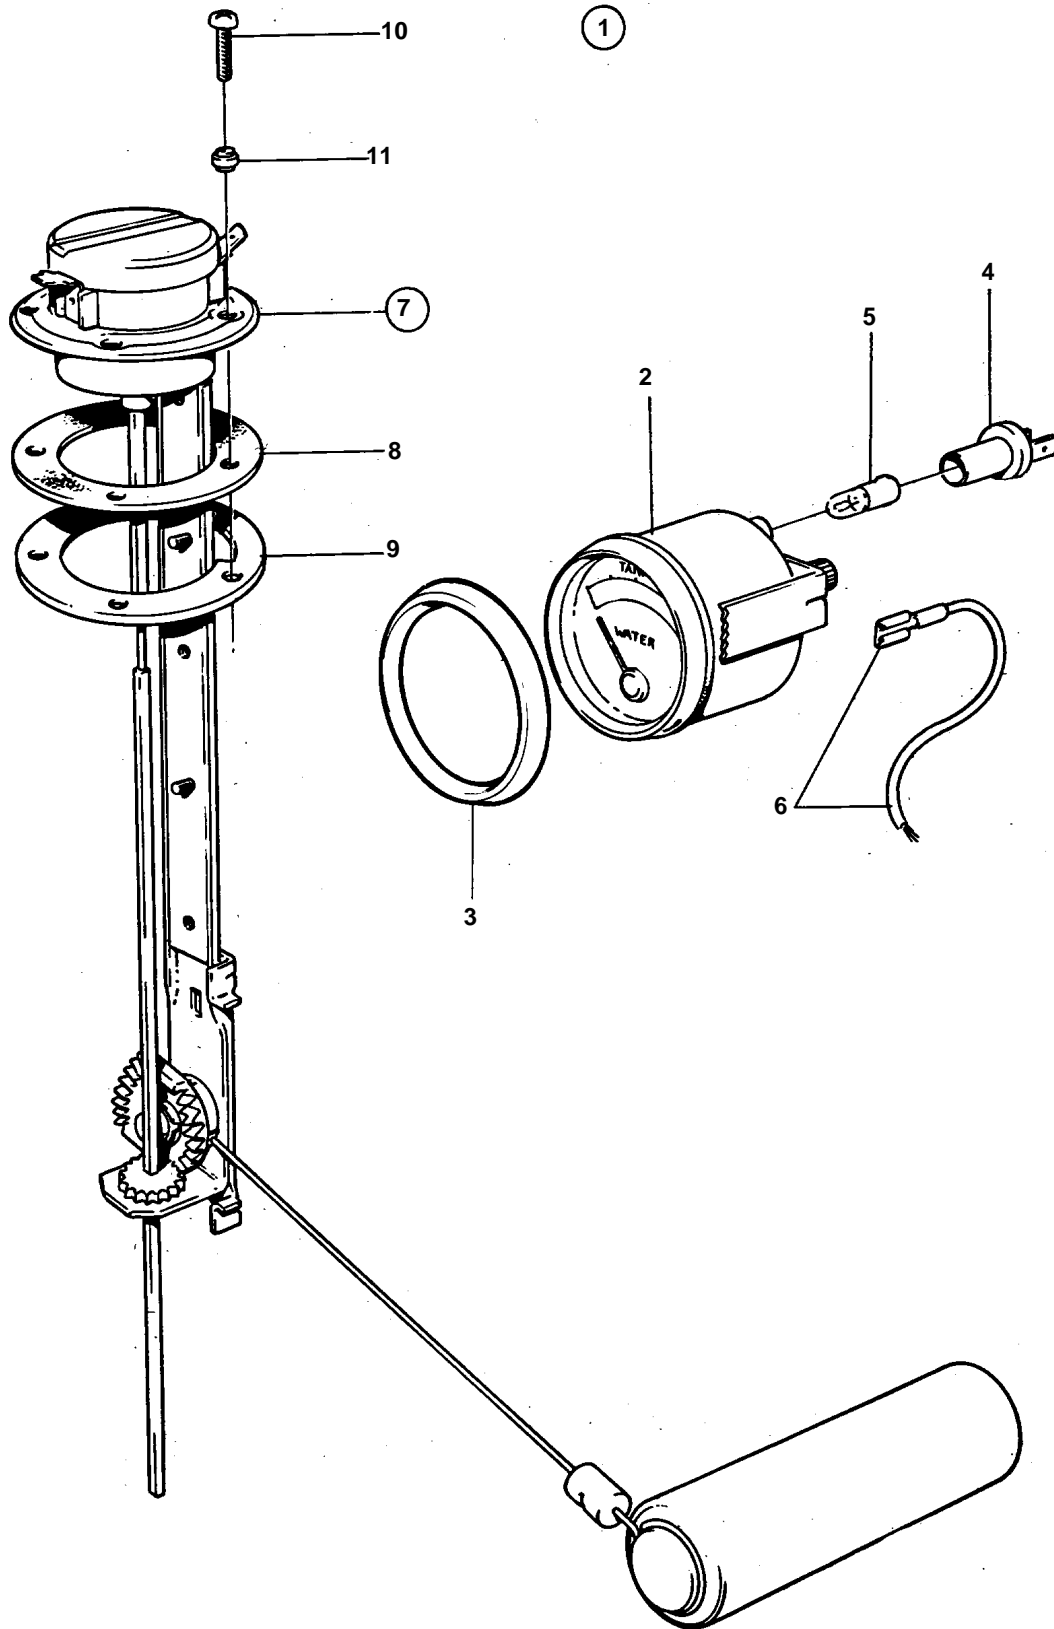

COMMON

COMMON

REF	PART NO.	QTY	DESCRIPTION	NOTES
1	828717	1		24V
2	828636	1	• Tank gauge	*
3	828542	1	• Front ring	*
4	808175	1	• Bulb socket	
5	182059	1	• Bulb	
6		X	• CABLES AND TERMINALS	SEE GROUP 3
7	834389	1	• Sender	
8	89865	1	• • Gasket	
9	834480	1	• • Flange	
10	956078	4	• • Screw	L = 16 MM
	956081	1	• • Screw	L = 25 MM
11	834481	5	• • Gasket	