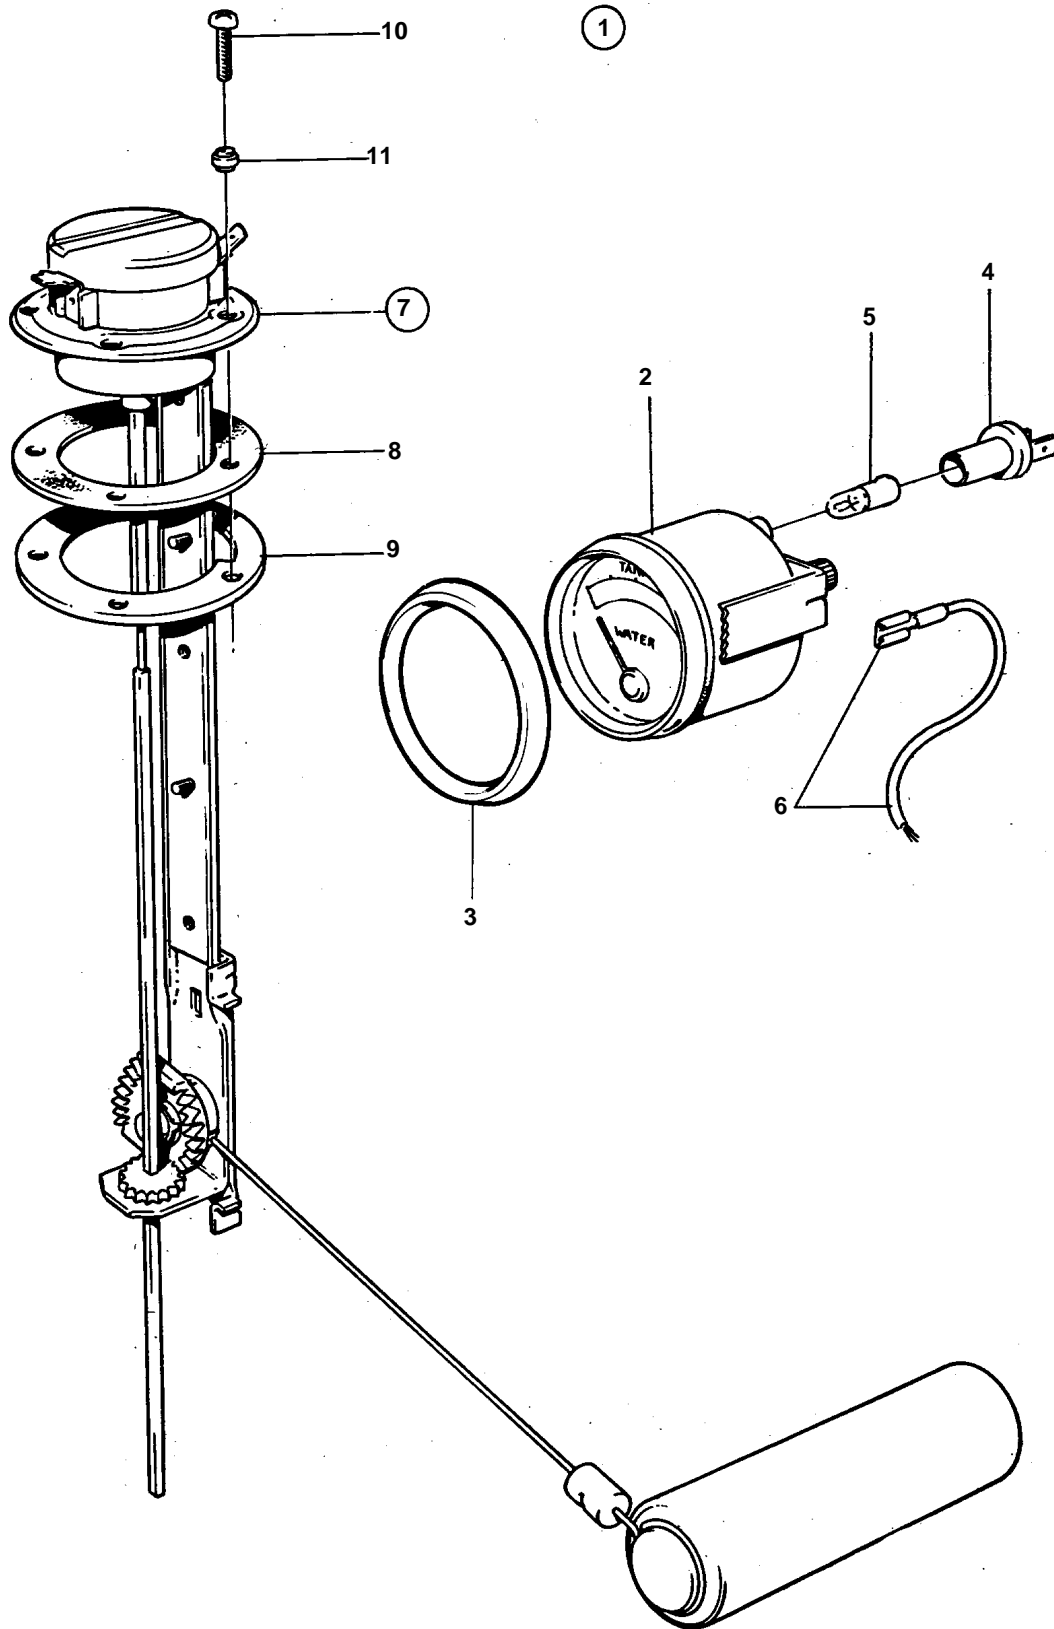

COMMON

COMMON

REF	PART NO.	QTY	DESCRIPTION	NOTES
1	828715	1		24V
2	828633	1	• Tank gauge	*
3	828542	1	• Front ring	*
4	808175	1	• Bulb socket	
5	182059	1	• Bulb	
6		X	• CABLES AND TERMINALS	SEE GROUP 3
7	837999	1	• Tank sensor	
8	89865	1	• • Gasket	
9	834480	1	• • Flange	
10	956078	4	• • Screw	L = 16 MM
	956081	1	• • Screw	L = 25 MM
11	834481	5	• • Gasket	