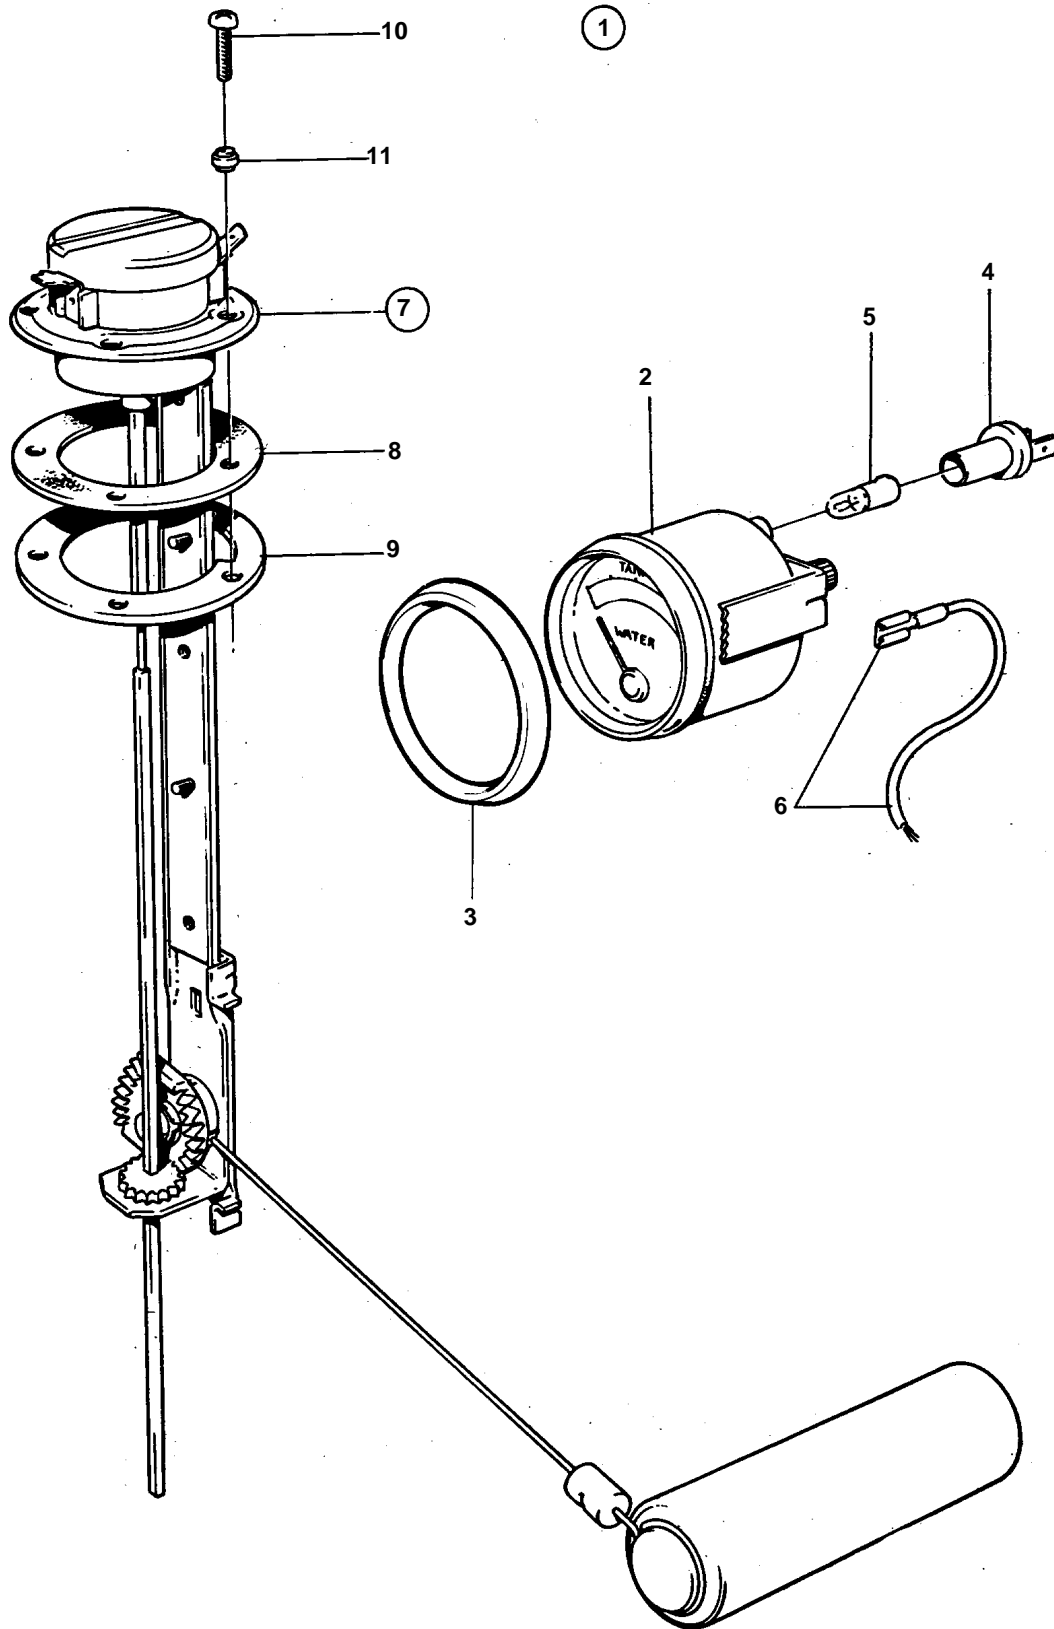

COMMON

COMMON

REF	PART NO.	QTY	DESCRIPTION	NOTES
1	828714	1	Fuel gauge kit	12V
2	828632	1	• Fuel gauge	*
3	828542	1	• Front ring	*
4	808175	1	• Bulb socket	
5	19923	1	• Bulb	
6		X	• CABLES AND TERMINALS	SEE GROUP 3
7	837999	1	• Tank sensor	
8	89865	1	• • Gasket	
9	834480	1	• • Flange	
10	956078	4	• • Screw	L = 16 MM
	956081	1	• • Screw	L = 25 MM
11	834481	5	• • Gasket	