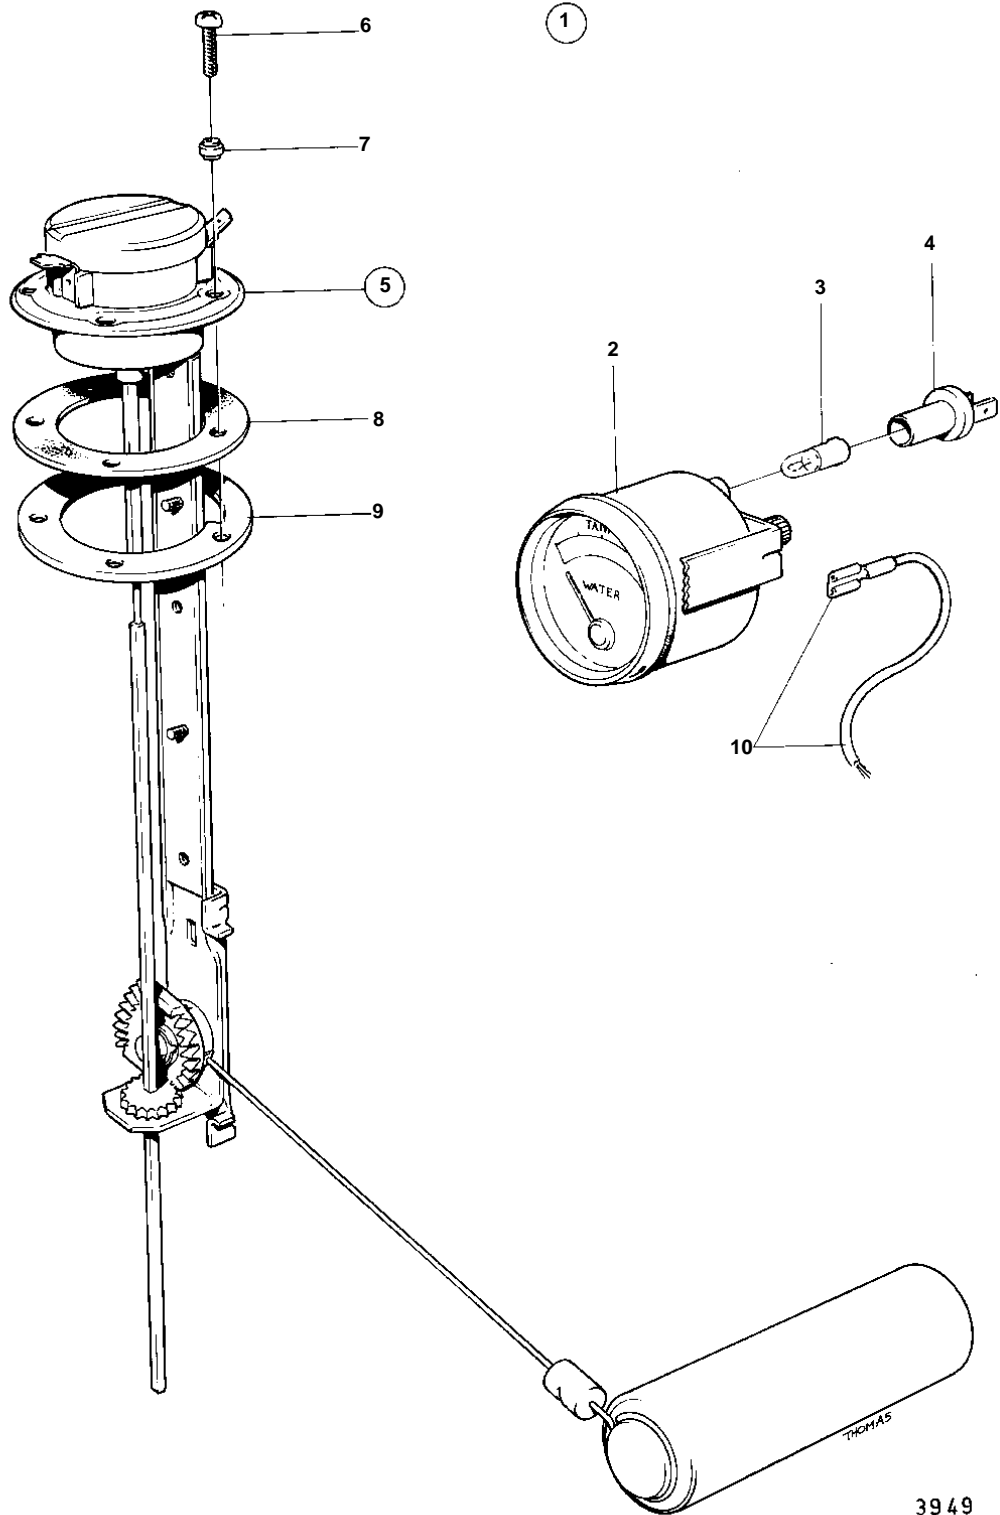

## COMMON

REF	PART NO.	QTY	DESCRIPTION	NOTES
1	834399	1	Tank gauge	FOR FUEL.
2	834378	1	• Tank gauge	
3	19923	1	• Bulb	
4	808175	1	• Bulb socket	
5	837999	1	• Tank sensor	
6	956078	4	• • Screw	L = 16 MM
	956081	1	• • Screw	L = 25 MM
7	834481	5	• • Gasket	
8	89865	1	• • Gasket	
9	834480	1	• • Flange	
10		X	CABLES AND CABLE TERMINALS	SEE GROUP 3