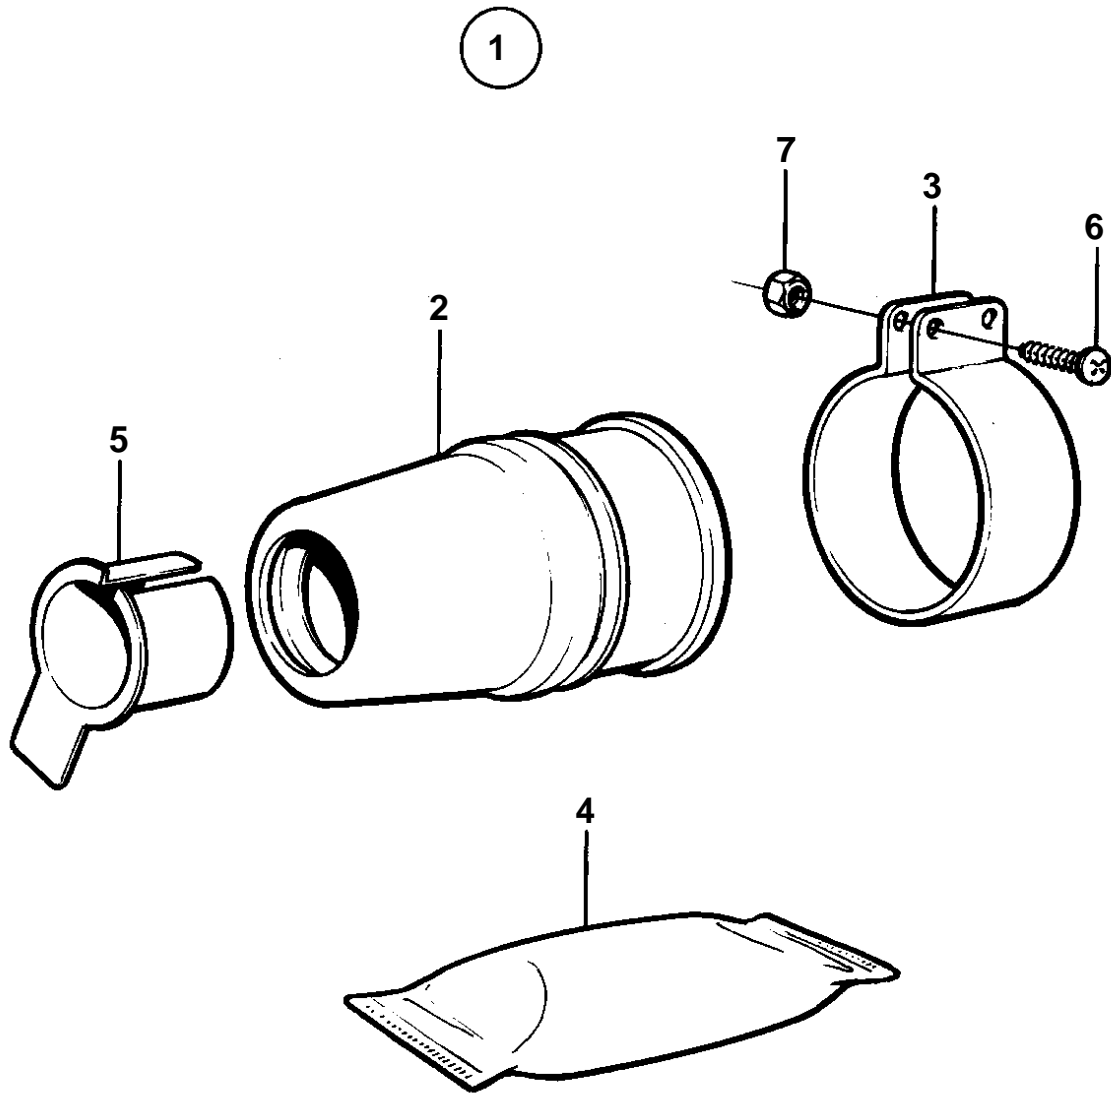

COMMON

6147

COMMON

REF	PART NO.	QTY	DESCRIPTION	SEE SEC.	NOTES
1	828527	1	Seal		D = 40 MM
			Bulletin P-44-6-1	P-44-6-1-EN	Rubber Stuffing Box
2		1	· STUFFING BOX		
3	828528	1	· Clamp		
4	828250	1	· Grease		
5		1	· UNIVERSAL SLEEVE		
6	949418	2			
7	966170	2	· Nut		