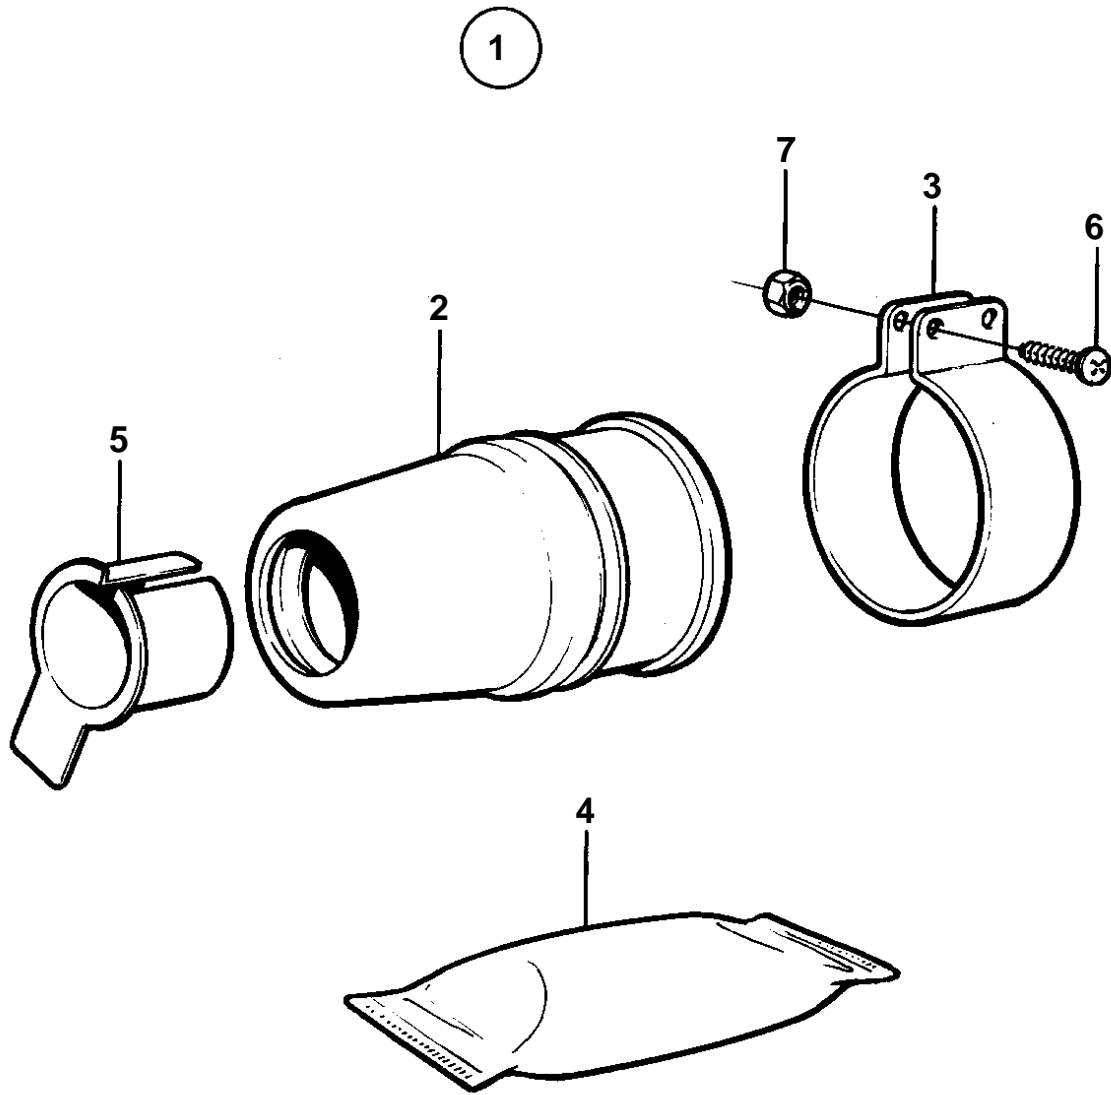

COMMON

6147

COMMON

REF	PART NO.	QTY	DESCRIPTION	SEE SEC.	NOTES
1	828254	1	Seal		D = 25 MM
			Bulletin P-44-6-1	P-44-6-1-EN	Rubber Stuffing Box
2		1	• STUFFING BOX		
3	828142	1	• Clamp		
4	828250	1	• Grease		
5		1	• UNIVERSAL SLEEVE		
6	949418	2			
7	966170	2	• Nut		