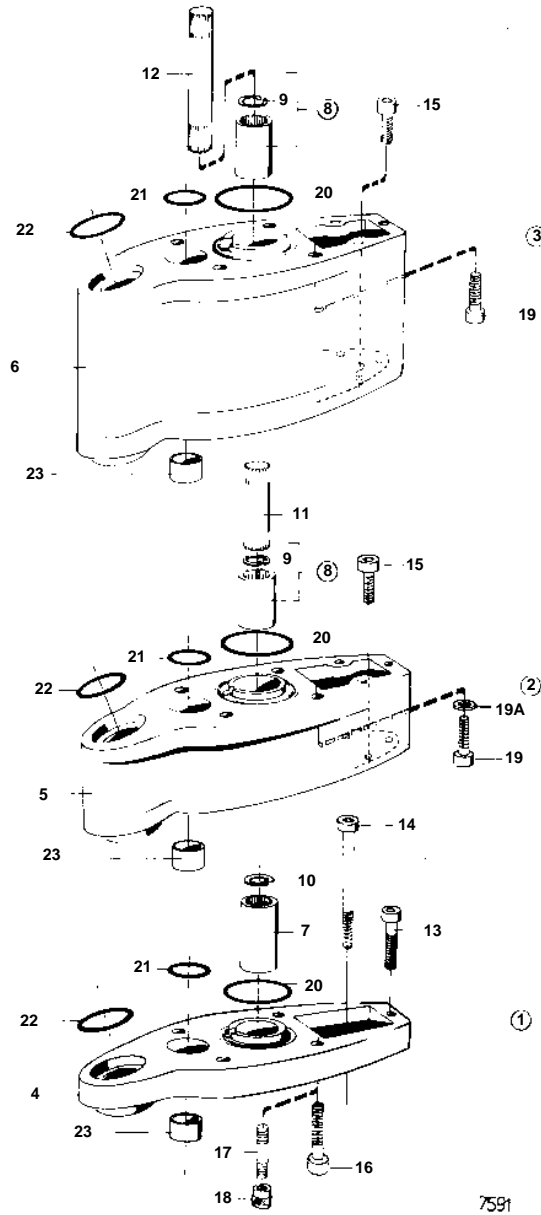

COMMON

COMMON

REF	PART NO.	QTY	DESCRIPTION	NOTES
2	814318	1	Extension kit	L = 4"
5		1	· ADAPTER	
8	875183	1	· Splined sleeve	
9	914508	1	· · Snap ring	
11	814321	1	· Shaft	
15	941809	3	· Screw	
19	941810	4	· Screw	
19A	853095	4	Washer	
20	925256	1	· O-ring	
21	125017	1	· O-ring	
22	941820	1	· O-ring	
23	897823	1	· Tube	