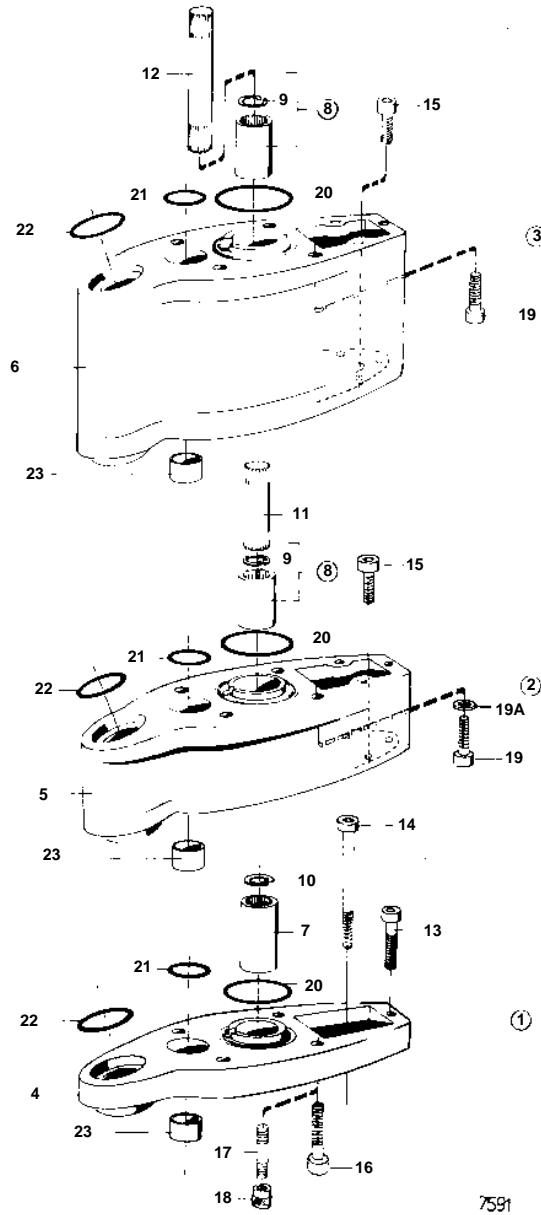

COMMON

COMMON

REF	PART NO.	QTY	DESCRIPTION	NOTES
1	814133	1	Extension kit	L = 1" 270
4		1	· ADAPTER	
7	814135	1	· Sleeve	
10	914508	1	· Snap ring	
13	941873	1	· Screw	
14	959448	2	· Screw	
16	959458	4	· Screw	
20	925256	1	· O-ring	
21	125017	1	· O-ring	
22	941820	1	· O-ring	
23	897823	1	· Tube	