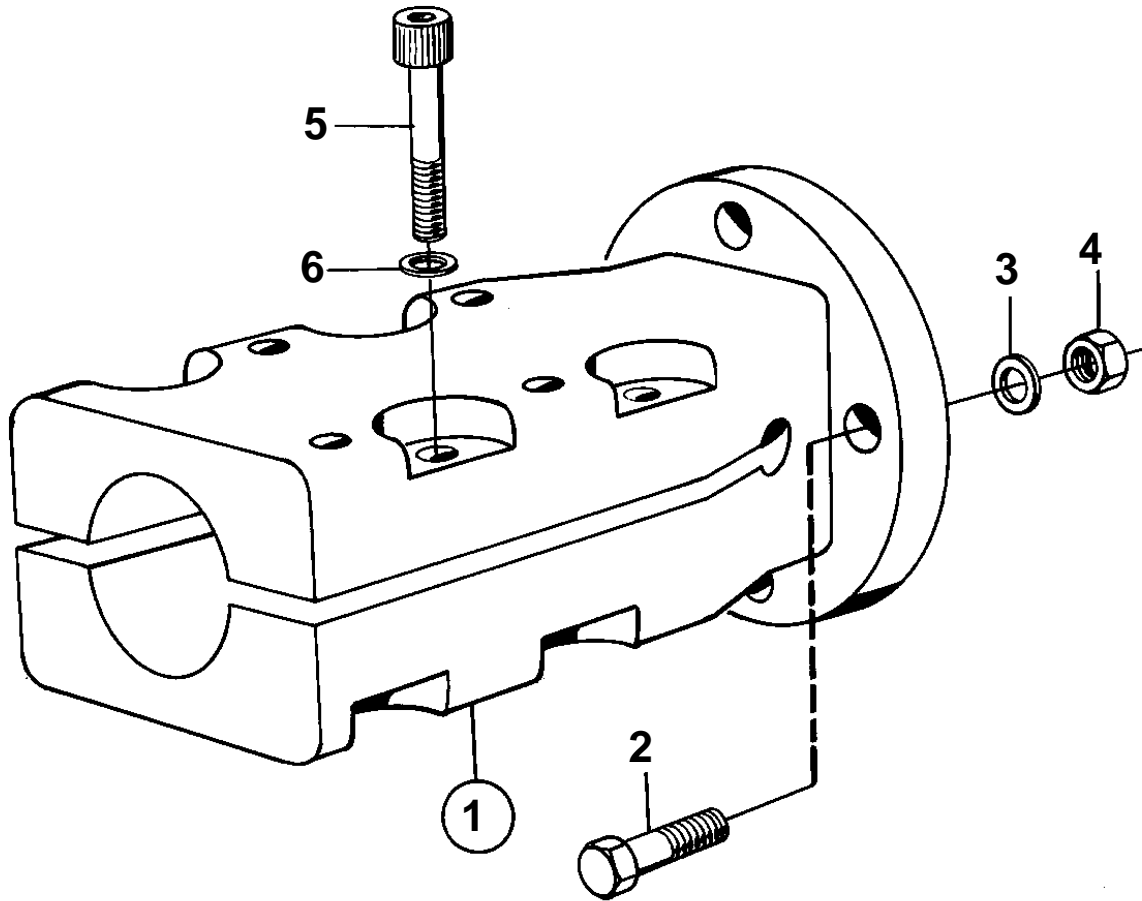

COMMON

4623

COMMON

REF	PART NO.	QTY	DESCRIPTION	NOTES
1	828147	1	Clamp coupling	45MM HOLE FOR PROPELLER SHAFT.
2	955693	4	• Screw	L = 38 MM
	955691	4	• Screw	L = 25 MM
3	941909	4	• Spring washer	
4	950375	4	• Nut	
5	948670	8	• Screw	
6	947345	8	• Washer	