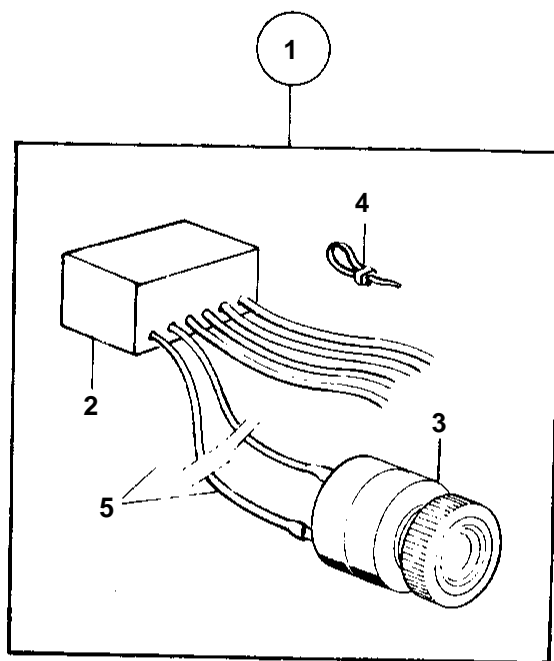

COMMON

30 24

COMMON

REF	PART NO.	QTY	DESCRIPTION	NOTES
1	827941	1	Alarm kit	24V
2	831627	1	· Thermo monitor	24V
3	827597	1	· Horn unit	
4	948210	2	· Strip clamp	(827353)
5		X	· CABLES AND CABLE	SEE GROUP 3