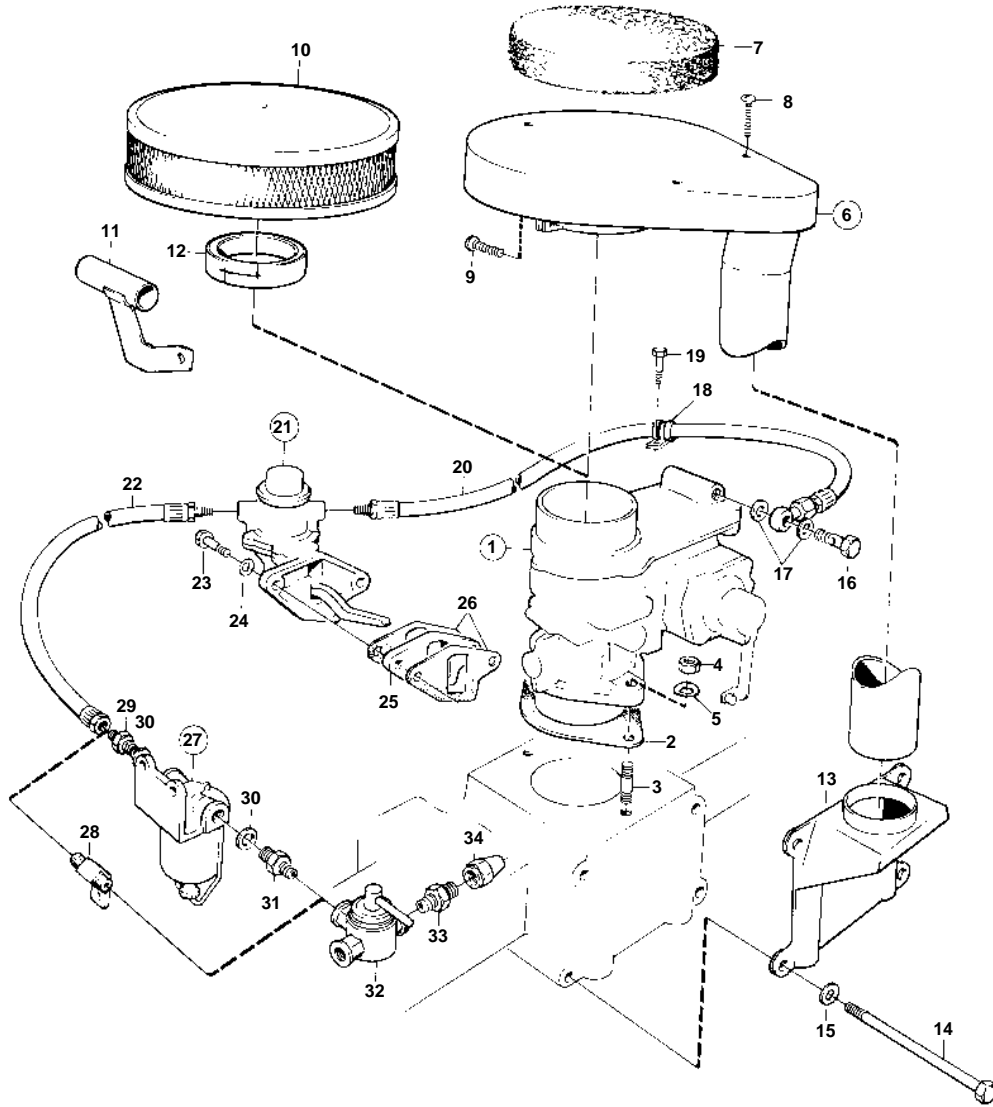

MB20B, MB20C

4156

**MB20B, MB20C**

REF	PART NO.	QTY	DESCRIPTION	SEE SEC.	NOTES
1		1	Carburetor		
				12806	
2	418324	1	Gasket		
3	953237	2	Stud		
4	955826	2	Hexagon nut		
5	941907	2	Spring washer		
6		1	Flame trap		EXCL USA
7		1	· Insert		
8		3	· Cross recessed screw		
9	950047	1	· Cross recessed screw		
10		1	Air filter		SPEC VERSION USA
11		1	Hose attachment		SPEC VERSION USA
12		1			SPEC VERSION USA
13		1	Air pre-heater		EXCL USA
14	959793	4	Hexagon screw		SEE GROUP 2B
15	955894	4	Washer		
16	824711	1	Hollow screw		
17	834452	2	Gasket		
18	946834	1	Clamp		
19	955528	1	Hexagon screw		SEE GROUP 2B
20		1	Fuel hose		
21	831092	1	Fuel pump		
				12820	
22	813007	1	Fuel hose		
23		2	Screw		
24	941907	2	Spring washer		
25	460678	1	Spacer		
26	61830	2	Gasket		
27		1	Fuel filter		ALT
				12808	
28		1	Joint nipple		ALT
29		1	Nipple		
30	957176	2	Gasket		
31		1	Nipple		
32		1	Three-way cook		
33	954343	2	Elbow nipple		
34	954322	2	Fitting nut		
	833971	1	Water separator	12810	
		1	CONNECTING COMPS FUEL FILTER - FUEL TANK		SEE GROUP 9