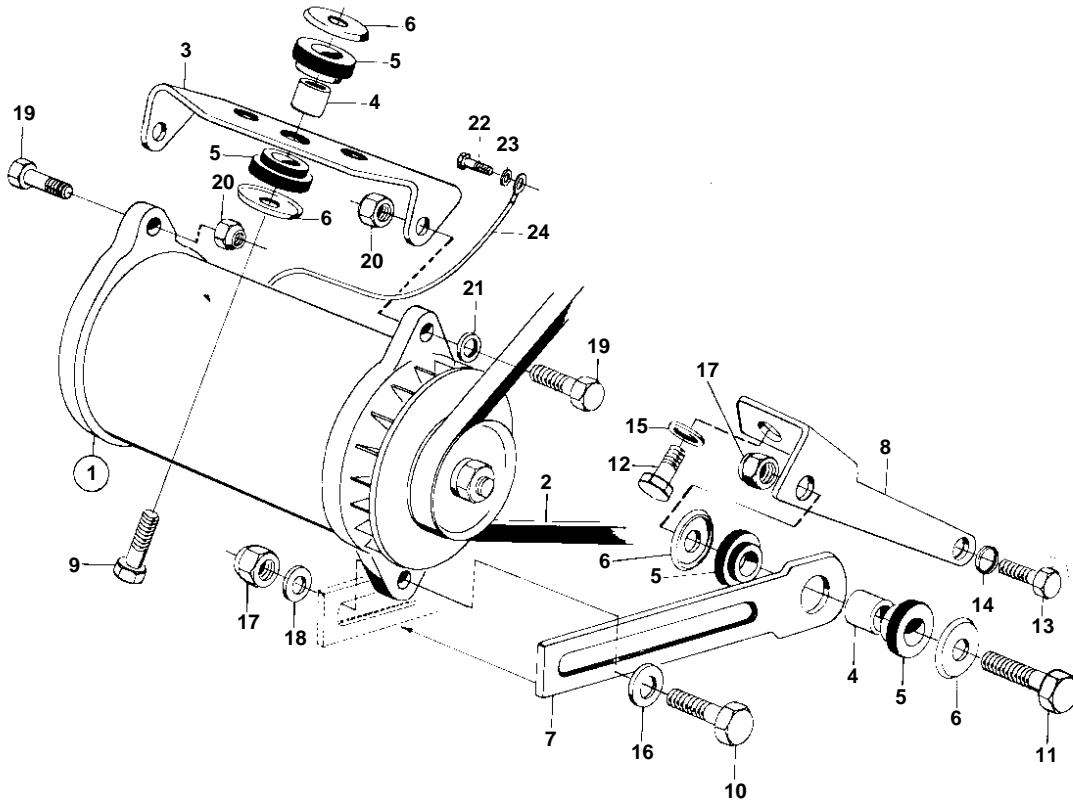

AQD21A, MD21A

2752

**AQD21A, MD21A**

REF	PART NO.	QTY	DESCRIPTION	SEE SEC.	NOTES
1		1	Alternator		12V
				12842	
2	829207	1	V-belt		
3		1	Bracket		
4	403894	4	Spacer sleeve		
5	403877	8	Rubber bushing		
6	418531	8	Washer		
7		1	Tensioner		
8		1	Bracket		
9	955297	3	Hexagon screw		
10	940142	1	Hexagon screw		
11	940132	1	Hexagon screw		
12	955295	1	Hexagon screw		
13		1	Hexagon screw		SEE GROUP 2A
14	17896	1	Spring washer		SEE GROUP 2A
15	941907	1	Spring washer		
16	955894	1	Washer		
17	946036	2	Lock nut		
18	191172	1	Washer		
19		2	Hexagon screw		
20		2	Lock nut		
21	940097	1	Washer		
22	940199	1	Hexagon screw		
23	941907	1	Spring washer		
24		X	CABLES AND CABLE TERMINALS	12858	