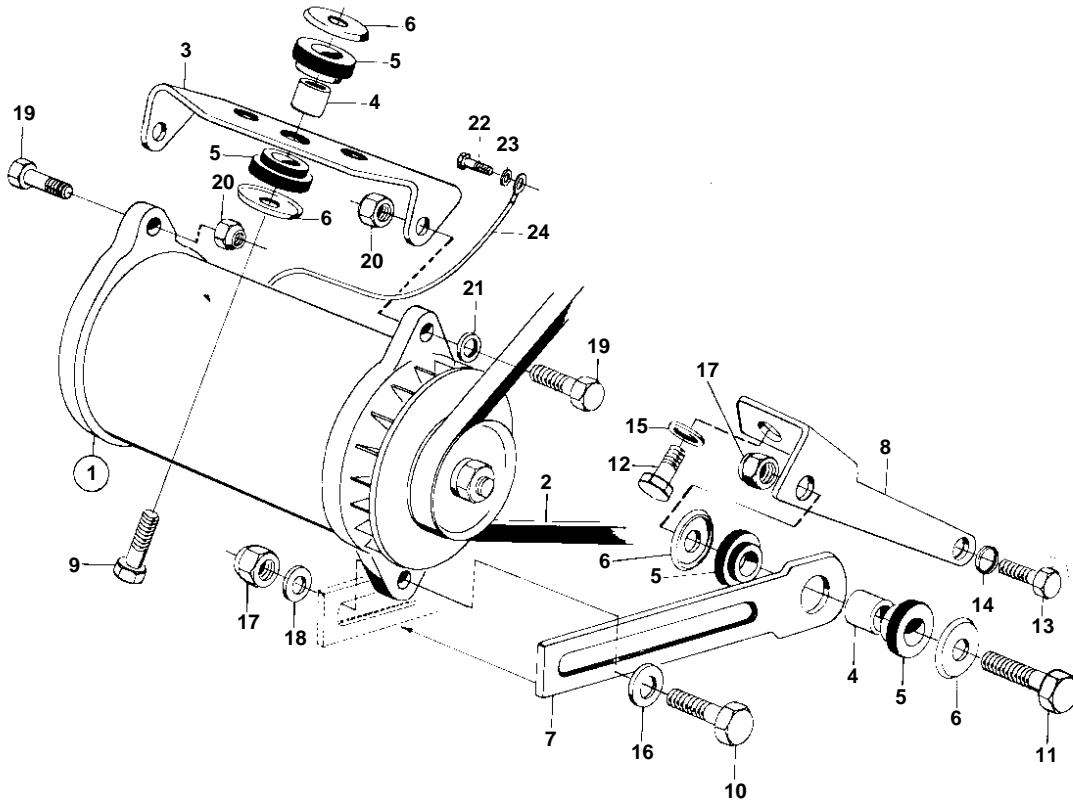

AQD21A, MD21A

2752

AQD21A, MD21A

REF	PART NO.	QTY	DESCRIPTION	SEE SEC.	NOTES
1		1	Alternator		12V
				12842	
2	829207	1	V-belt		
3		1	Bracket		
4	403894	4	Spacer sleeve		
5	403877	8	Rubber bushing		
6	418531	8	Washer		
7		1	Tensioner		
8		1	Bracket		
9	955297	3	Hexagon screw		
10	940142	1	Hexagon screw		
11	940132	1	Hexagon screw		
12	955295	1	Hexagon screw		
13		1	Hexagon screw		SEE GROUP 2A
14	17896	1	Spring washer		SEE GROUP 2A
15	941907	1	Spring washer		
16	955894	1	Washer		
17	946036	2	Lock nut		
18	191172	1	Washer		
19		2	Hexagon screw		
20		2	Lock nut		
21	940097	1	Washer		
22	940199	1	Hexagon screw		
23	941907	1	Spring washer		
24		X	CABLES AND CABLE TERMINALS	12858	