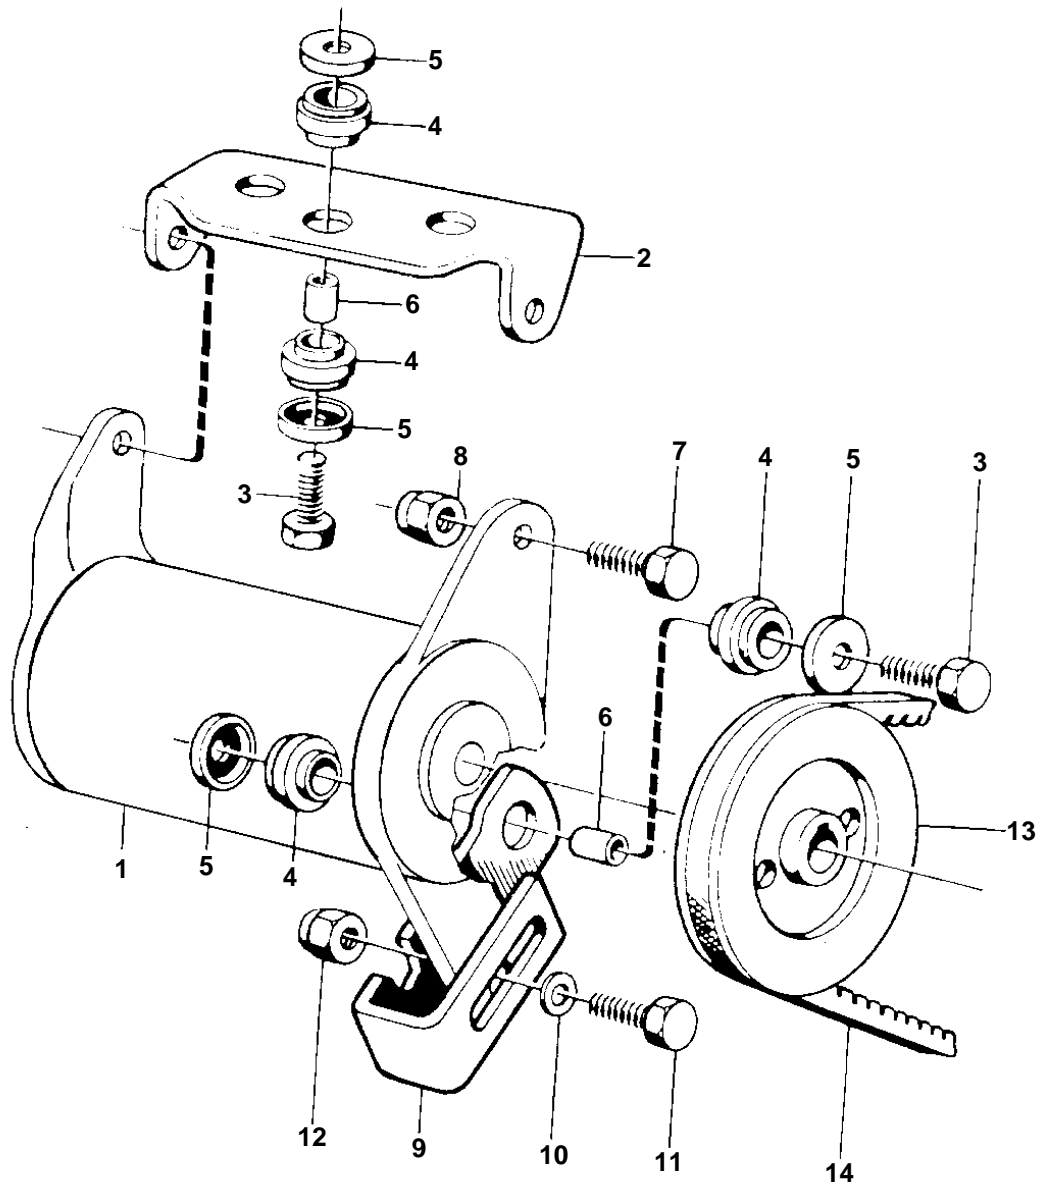

AQ115A

3349

AQ115A

REF	PART NO.	QTY	DESCRIPTION	SEE SEC.	NOTES
1		1	Alternator		ÅKERMAN SPEC. 867446., 12V
				12841	
2		1	Bracket		ÅKERMAN SPEC. 867446.
3	955525	4	Hexagon screw		ÅKERMAN SPEC. 867446.
4	403877	8	Rubber bushing		ÅKERMAN SPEC. 867446.
5	418531	8	Washer		ÅKERMAN SPEC. 867446.
6	403894	4	Spacer sleeve		ÅKERMAN SPEC. 867446.
7		2	Hexagon screw		ÅKERMAN SPEC. 867446.
8		2	Lock nut		ÅKERMAN SPEC. 867446.
9		1	Tensioner		ÅKERMAN SPEC. 867446.
10	955894	1	Washer		ÅKERMAN SPEC. 867446.
11	940135	1	Hexagon screw		ÅKERMAN SPEC. 867446.
12	950363	1	Lock nut		ÅKERMAN SPEC. 867446.
13		1	Pulley		ÅKERMAN SPEC. 867446.
14	950805	1	V-belt		ÅKERMAN SPEC. 867446.