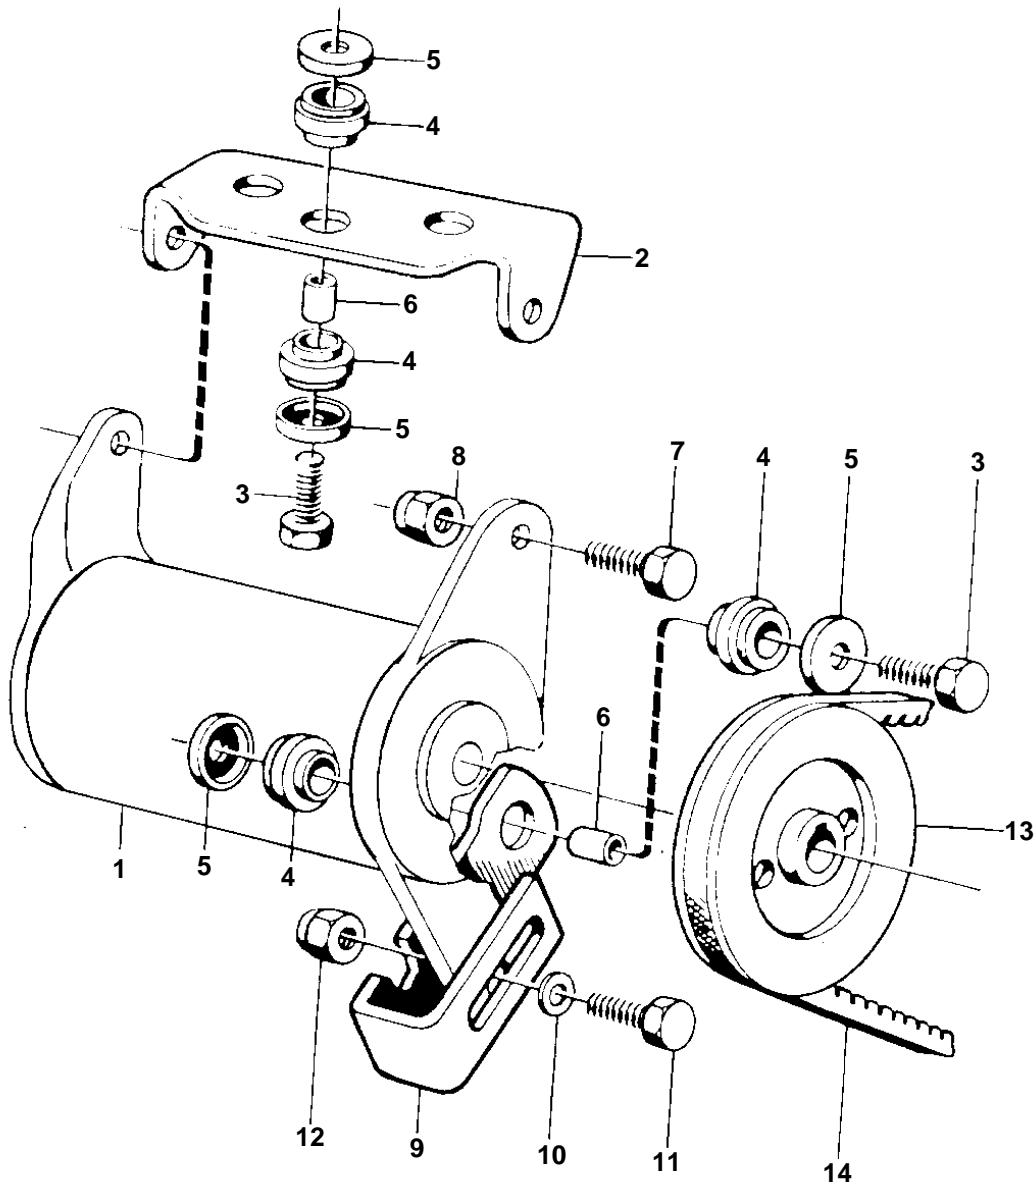

AQ115A

3349

AQ115A

REF	PART NO.	QTY	DESCRIPTION	SEE SEC.	NOTES
1		1	Alternator		ÅKERMAN SPEC. 867446., 12V
				12841	
2		1	Bracket		ÅKERMAN SPEC. 867446.
3	955525	4	Hexagon screw		ÅKERMAN SPEC. 867446.
4	403877	8	Rubber bushing		ÅKERMAN SPEC. 867446.
5	418531	8	Washer		ÅKERMAN SPEC. 867446.
6	403894	4	Spacer sleeve		ÅKERMAN SPEC. 867446.
7		2	Hexagon screw		ÅKERMAN SPEC. 867446.
8		2	Lock nut		ÅKERMAN SPEC. 867446.
9		1	Tensioner		ÅKERMAN SPEC. 867446.
10	955894	1	Washer		ÅKERMAN SPEC. 867446.
11	940135	1	Hexagon screw		ÅKERMAN SPEC. 867446.
12	950363	1	Lock nut		ÅKERMAN SPEC. 867446.
13		1	Pulley		ÅKERMAN SPEC. 867446.
14	950805	1	V-belt		ÅKERMAN SPEC. 867446.