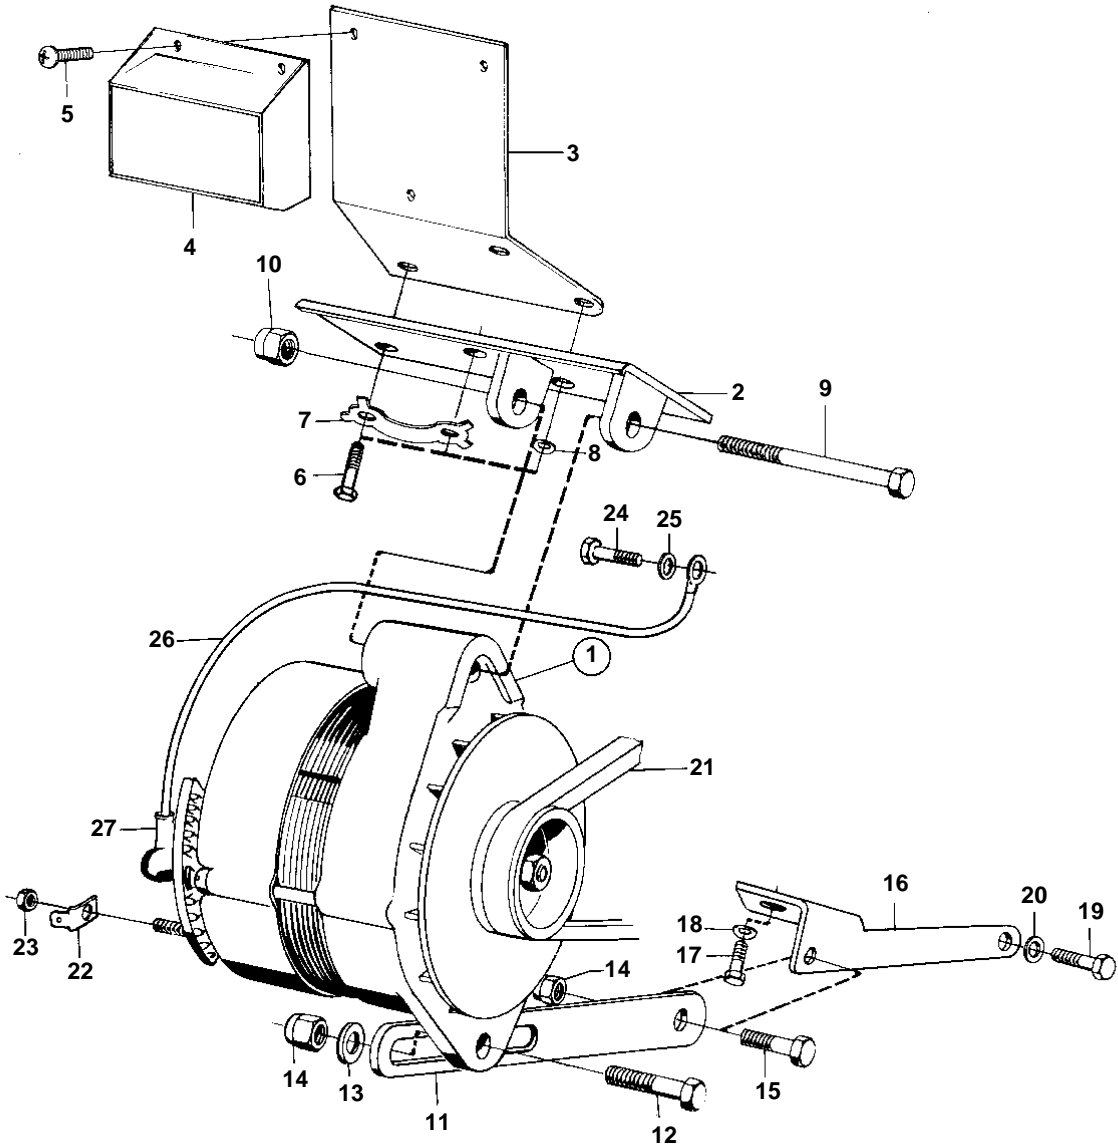

AQD21A, MD21A

3740

AQD21A, MD21A

REF	PART NO.	QTY	DESCRIPTION	SEE SEC.	NOTES
1	834610	1	Alternator		COMPONENTS NOT STOCKED AS SPARE.
				12837	
		1			DRY BEARING BUSHING., 12V MO-XXXX/151310
				12837	
	841380	1	Alternator		DRY BEARING BUSHING.
				12837	
	841770	1	Alternator		MOXXXX/200255-
			Bulletin 49-04	49-04-EN	Alternators
1				12838	
	827303	1	Alternator		24V EXCL SPEC 867038
				12836	
2	819911	1	Bracket		
3		1	Bracket		24V
4		1	Relay		24V
5		3	Cross recessed screw		
6	955295	3	Hexagon screw		
7		1	Washer		
8	941907	1	Spring washer		
9	955700	1	Hexagon screw		
10	950375	1	Lock nut		
11	807185	1	Tensioner		
12	955298	1	Hexagon screw		
13	191172	1	Washer		
14	963106	2	Lock nut		
15	955295	1	Hexagon screw		
16		1	Bracket		MO-XXXX/189711
		1	Bracket		MOXXXX/189712-
17	955295	1	Hexagon screw		
18	941907	1	Spring washer		MO-XXXX/189711
	955894	1	Washer		MOXXXX/189712-
19		1	Hexagon screw		SEE GROUP 2A
20	17896	1	Spring washer		SEE GROUP 2A
21	829207	1	V-belt		
22	829311	1	Tab		24V
23		1	NUT SCREW		
24	940199	1	Hexagon screw		
25	941907	1	Spring washer		
26		X	CABLES AND CABLE TERMINALS	12858	
27	76614	1	Rubber collar		EARLY TYPE